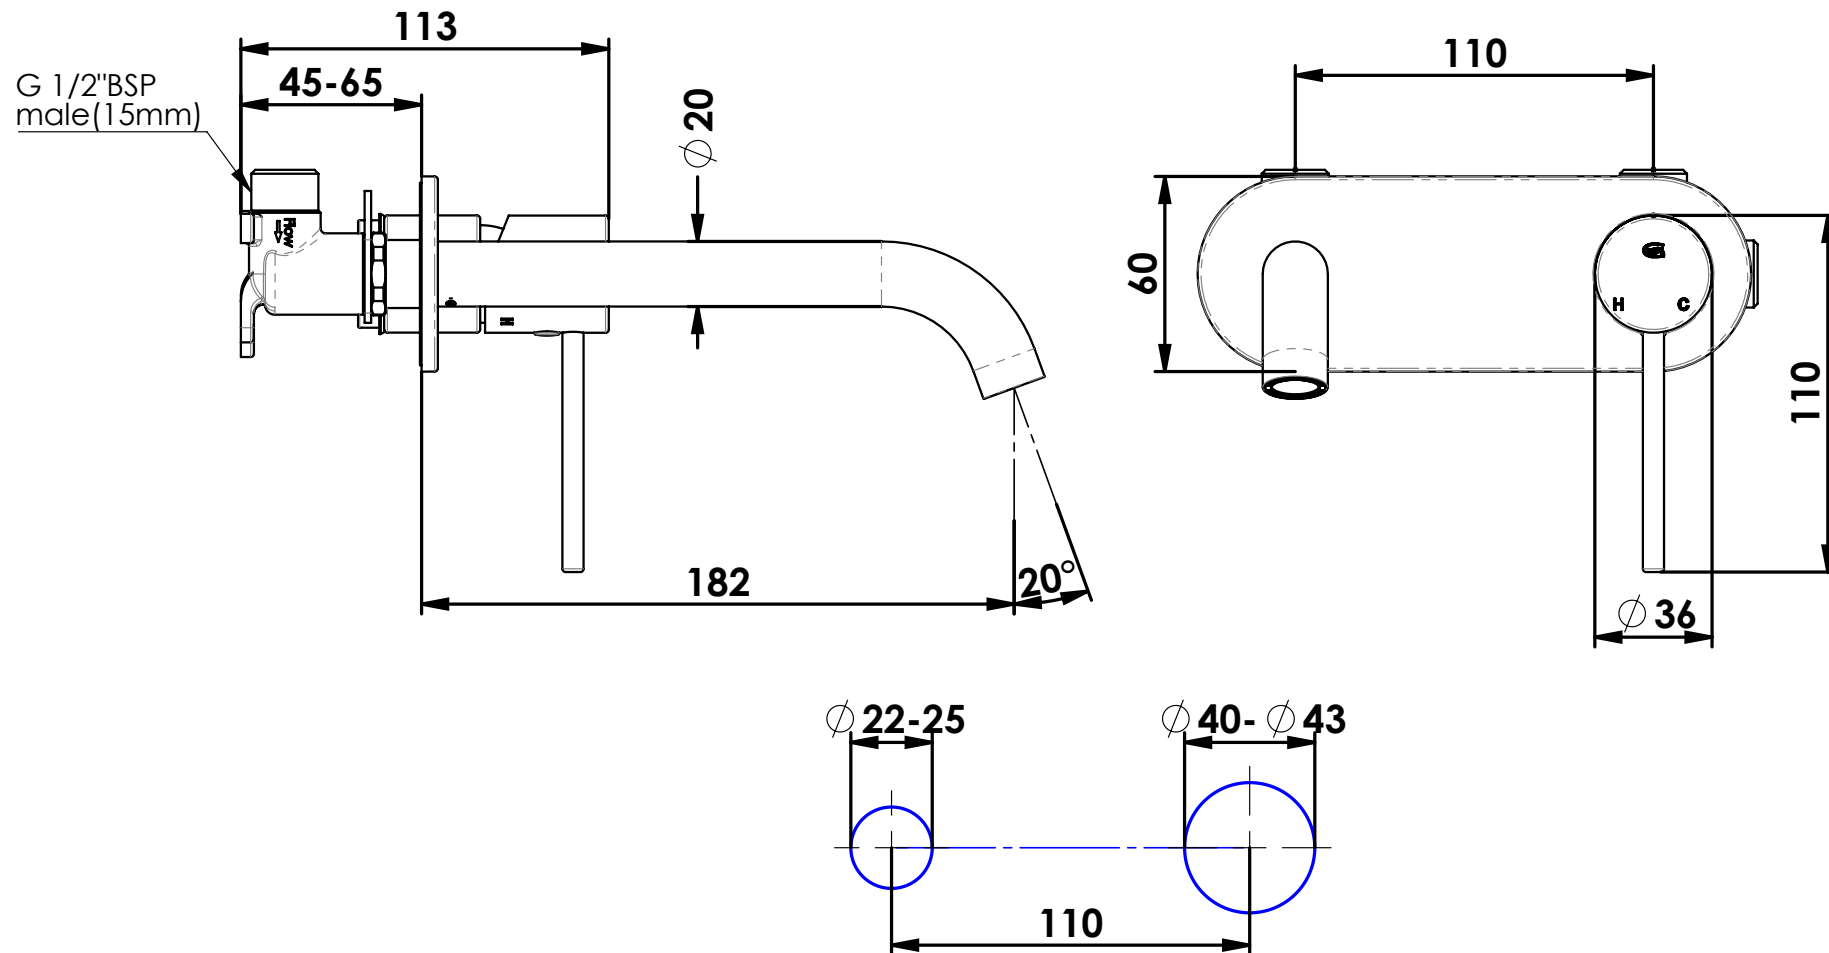

GISELE WALL BASIN MIXER w/ FACEPLATE

- 184025210 | Chrome
- 184025213 | Brushed Stainless
- 184025216 | Brushed Brass
- 184025217 | Matte Black
- 184025219 | Gun Metal

Mounting Hole

NZ: 0800 655 455 | nzsales@greenstapware.com
AU: 1800 244 992 | aussales@greenstapware.com