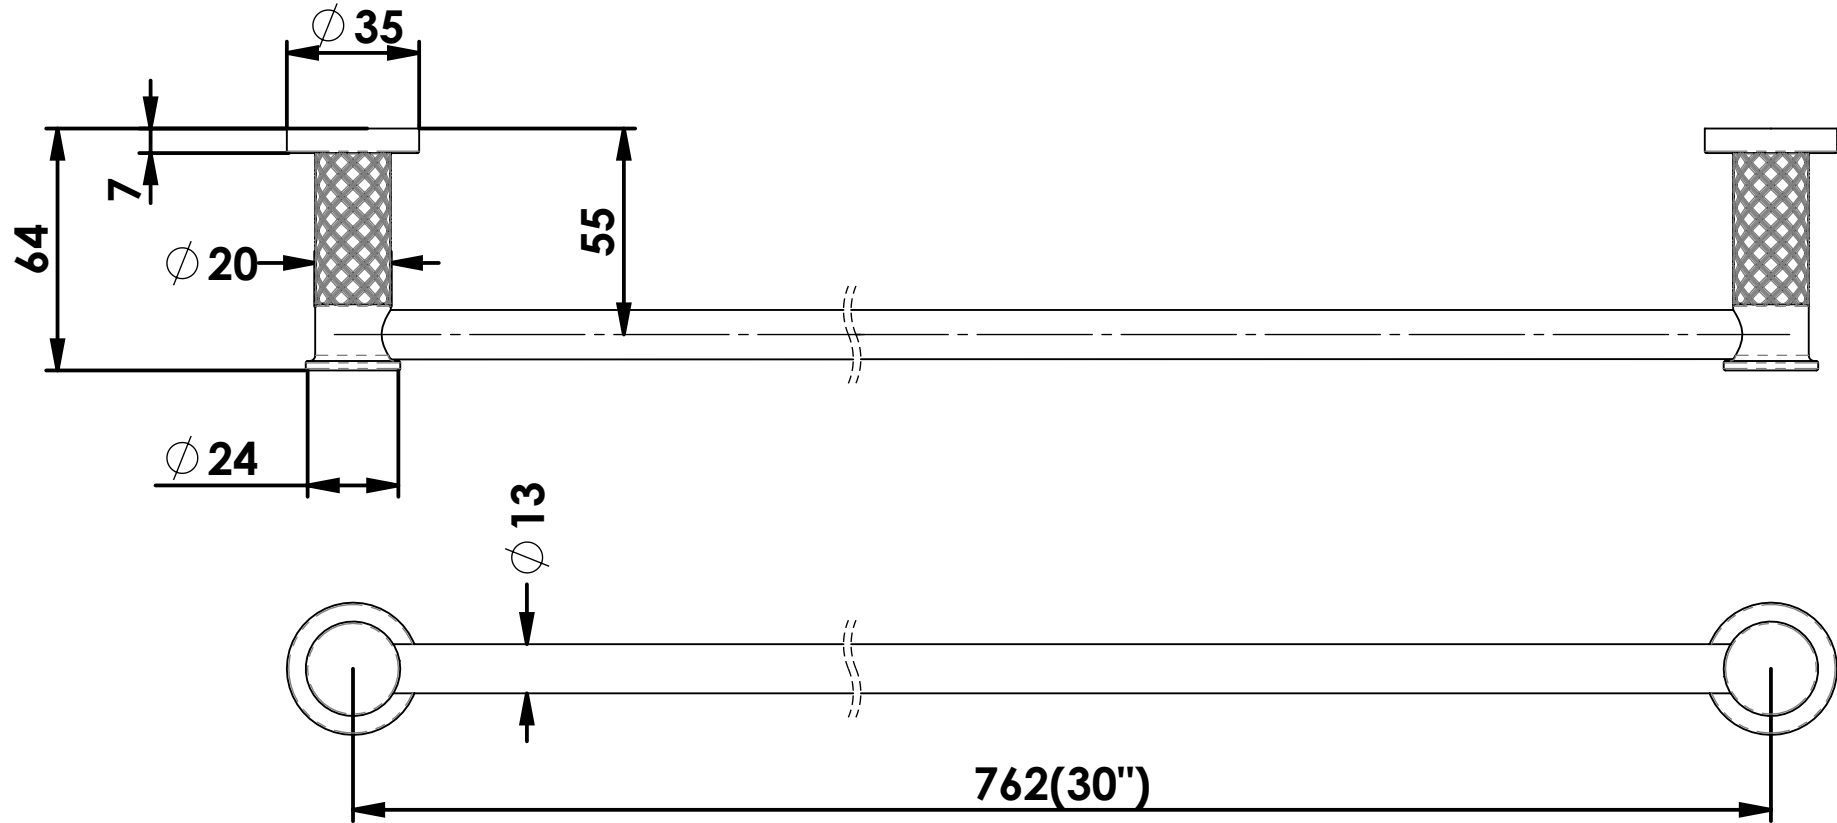

TEXTURA TOWEL RAIL

- 183136** | Brushed Brass
- 183137** | Matte Black
- 183133** | Brushed Stainless
- 183139** | Gun Metal

NZ: 0800 655 455 | nzsales@greenstapware.com
AU: 1800 244 992 | aussales@greenstapware.com