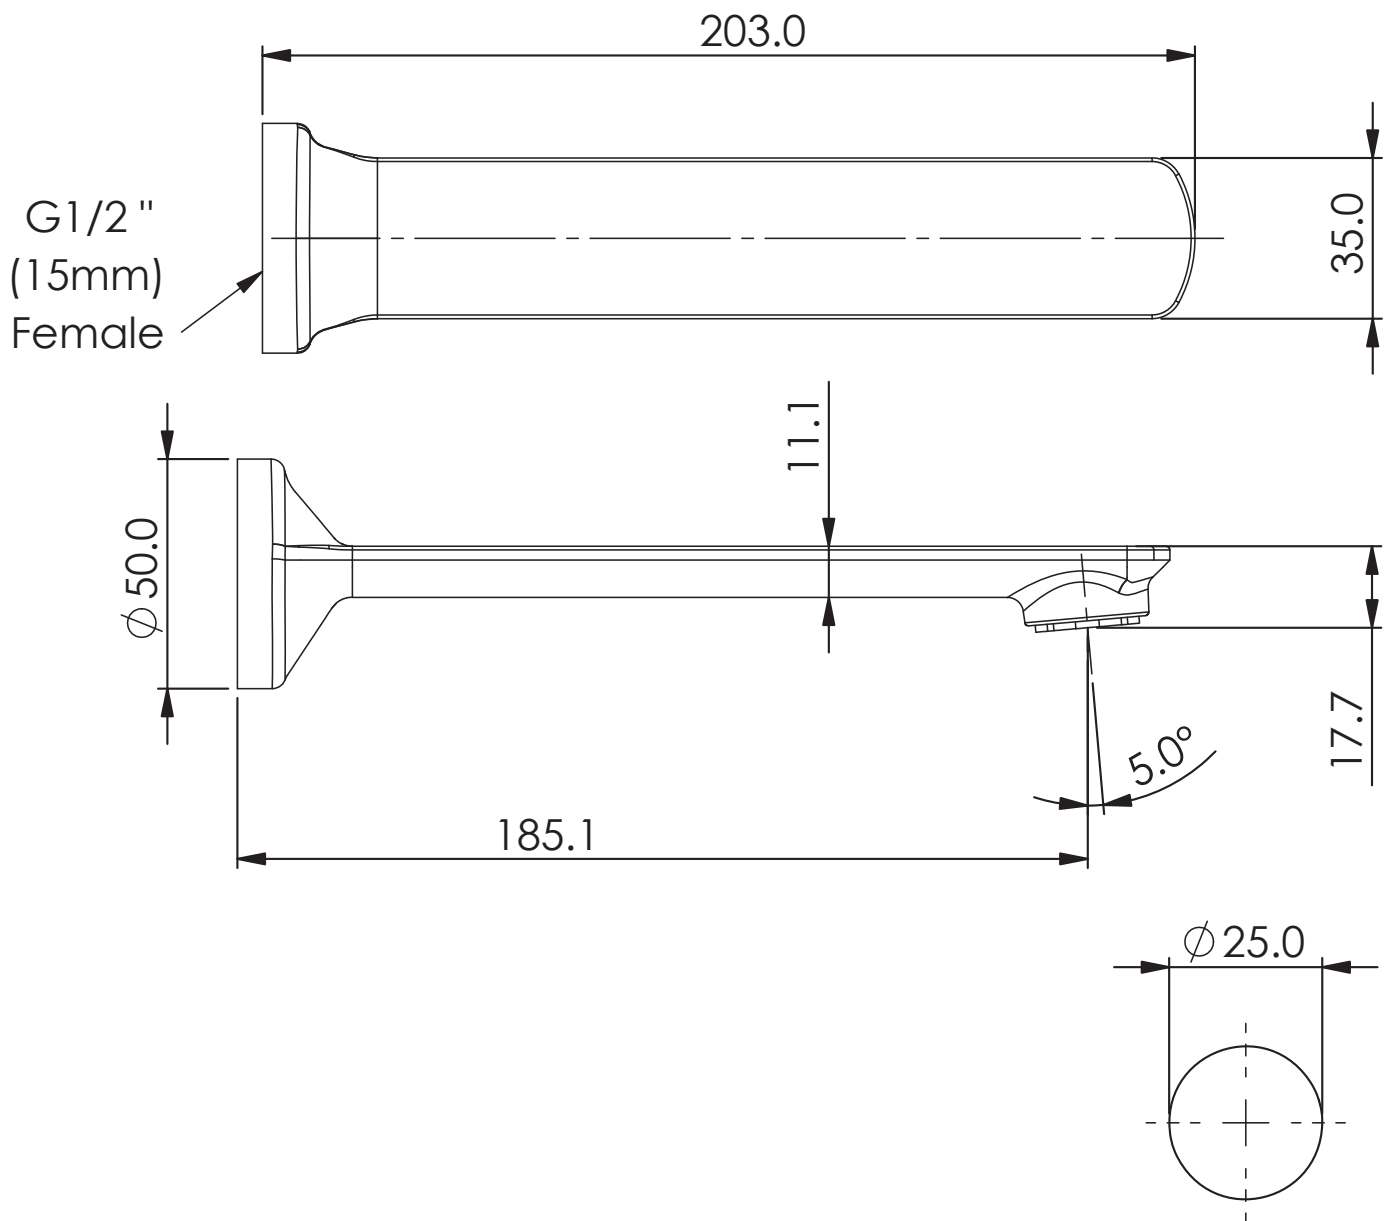

ASTRO II

Bath Spout

- 255660 | Chrome
- 255661 | Brushed Nickel
- 255666 | Brushed Brass
- 255667 | Matte Black
- 255669 | Gun Metal

WELS N/A | AP
Fixed Spout

Mounting Hole

NZ PHONE - 0800 655 455
EMAIL - nzsales@greenstapware.com
WEBSITE - greenstapware.com