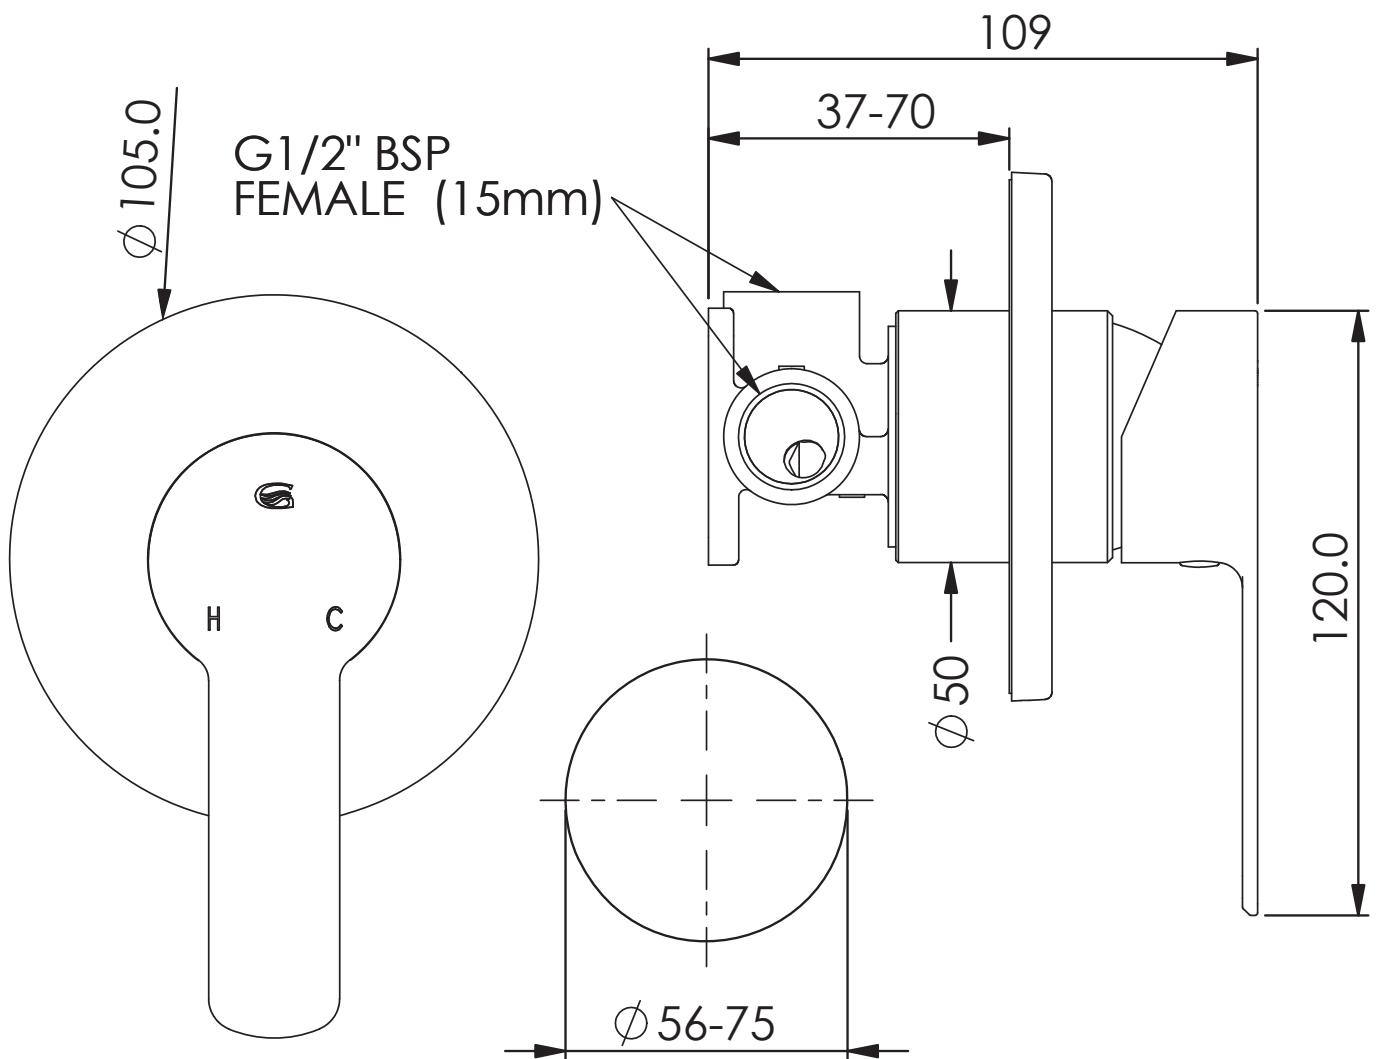

ASTRO II

Shower Mixer - Round

- 25248006 | Chrome
- 25248016 | Brushed Nickel
- 25248066 | Brushed Brass
- 25248076 | Matte Black
- 25248096 | Gun Metal

WELS N/A | MP

Mounting Hole

NZ PHONE - 0800 655 455
EMAIL - nzsales@greenstapware.com
WEBSITE - greenstapware.com