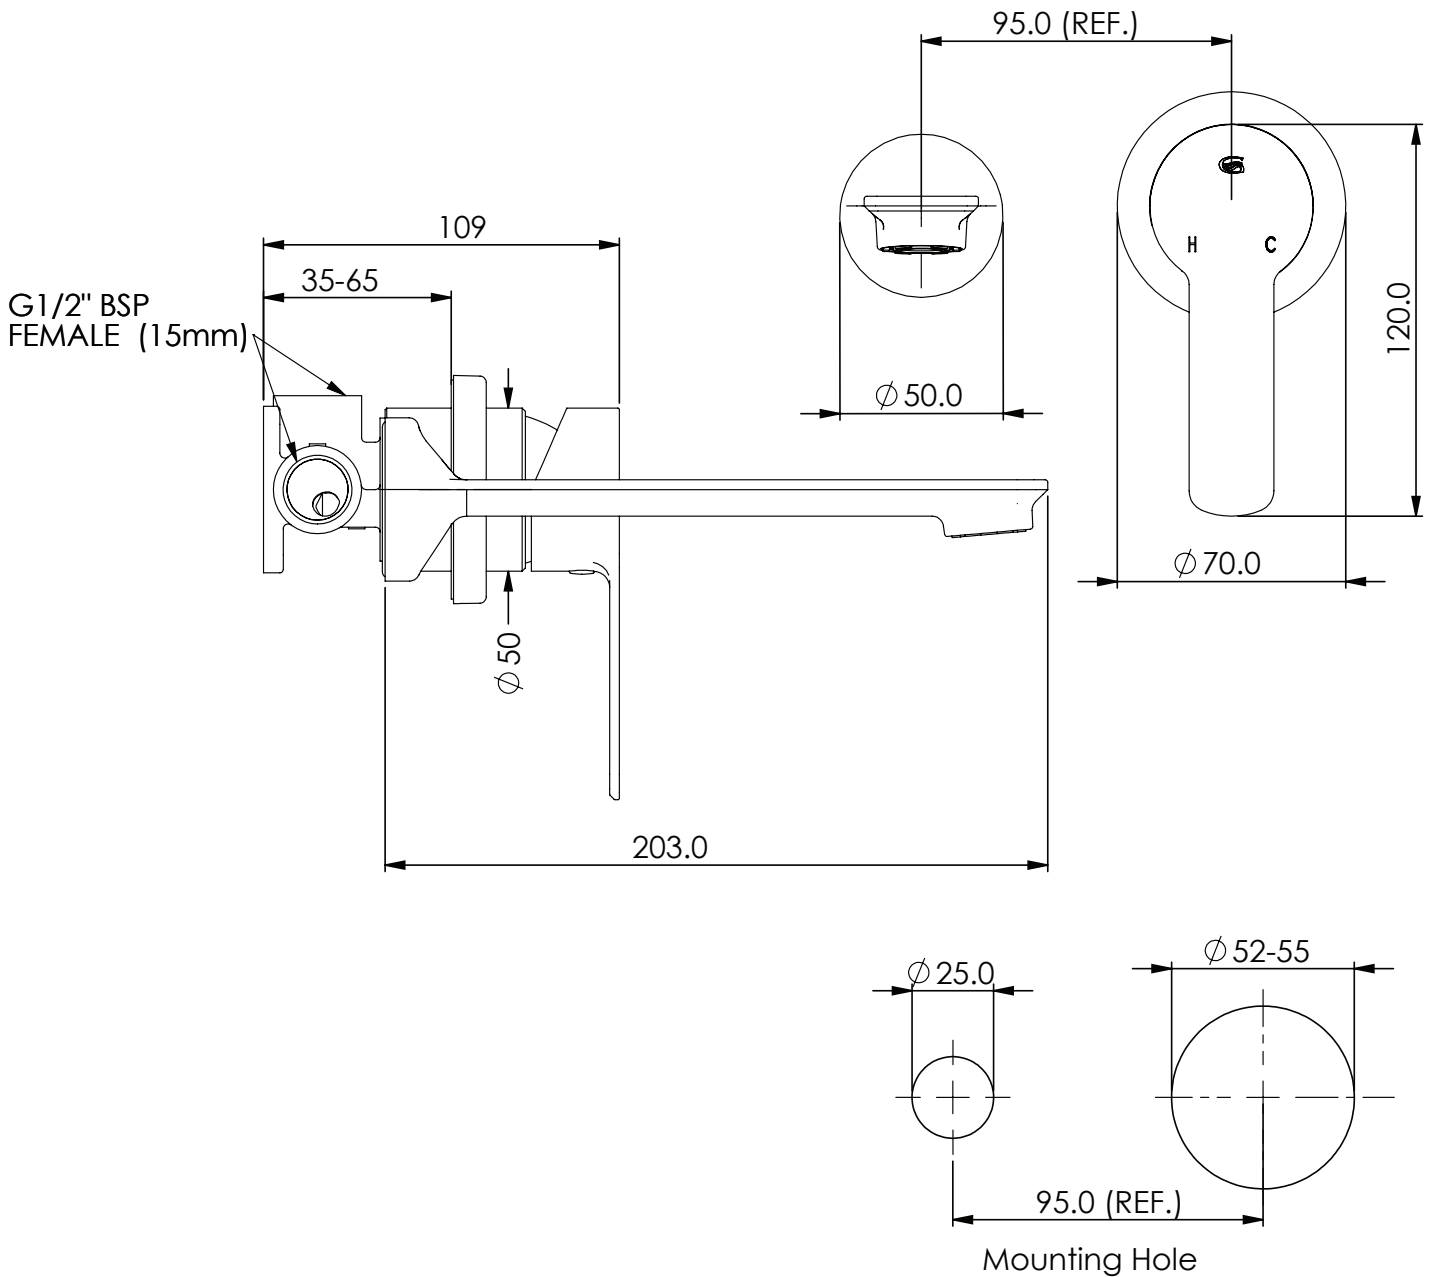

ASTRO II

Wall Basin Mixer

- 2513700 | Chrome
- 2513701 | Brushed Nickel
- 2513706 | Brushed Brass
- 2513707 | Matte Black
- 2513709 | Gun Metal

WELS 5 Star 6.0L/M | MP
Fixed Spout

NZ PHONE - 0800 655 455
 EMAIL - nzsales@greenstapware.com
 WEBSITE - greenstapware.com