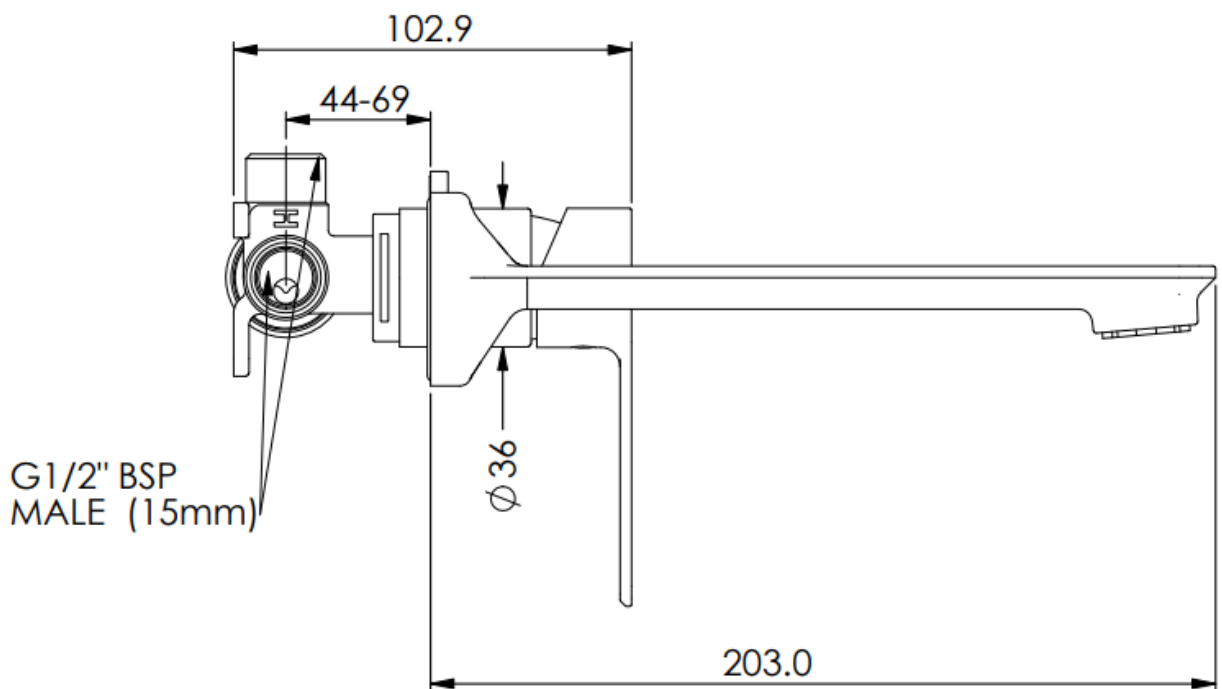

## Bath Spout

- LF25566CP | Chrome
- LF25566MB | PVD Matte Black
- LF25566BN | PVD Brushed Nickel
- LF25566BB | PVD Brushed Brass
- LF25566GM | PVD Gunmetal
- LF25566BR | PVD Brushed Bronze

WELS N/A

- 200mm spout reach