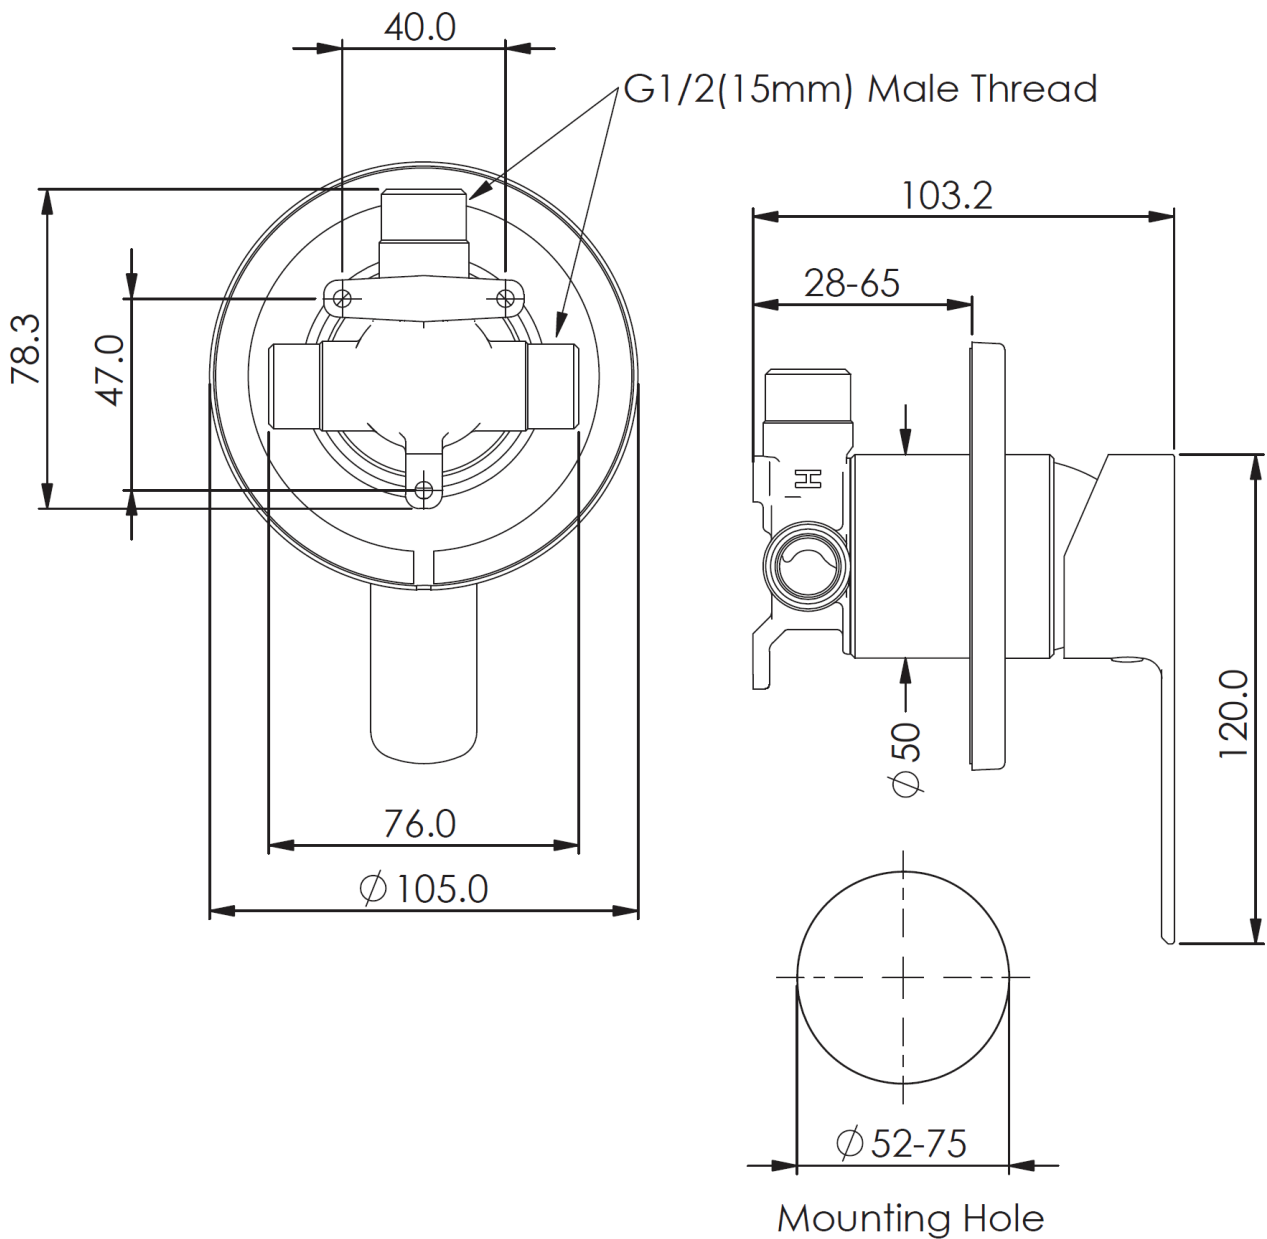

ASTRO II

FloBOOST® Shower Mixer - Round

2524808CP | Chrome
2524808BN | Brushed Nickel
2524808BB | Brushed Brass
2524808MB | Matte Black
2524808GM | Gun Metal

WELS N/A | FB
Suitable for all pressures from
10kPa