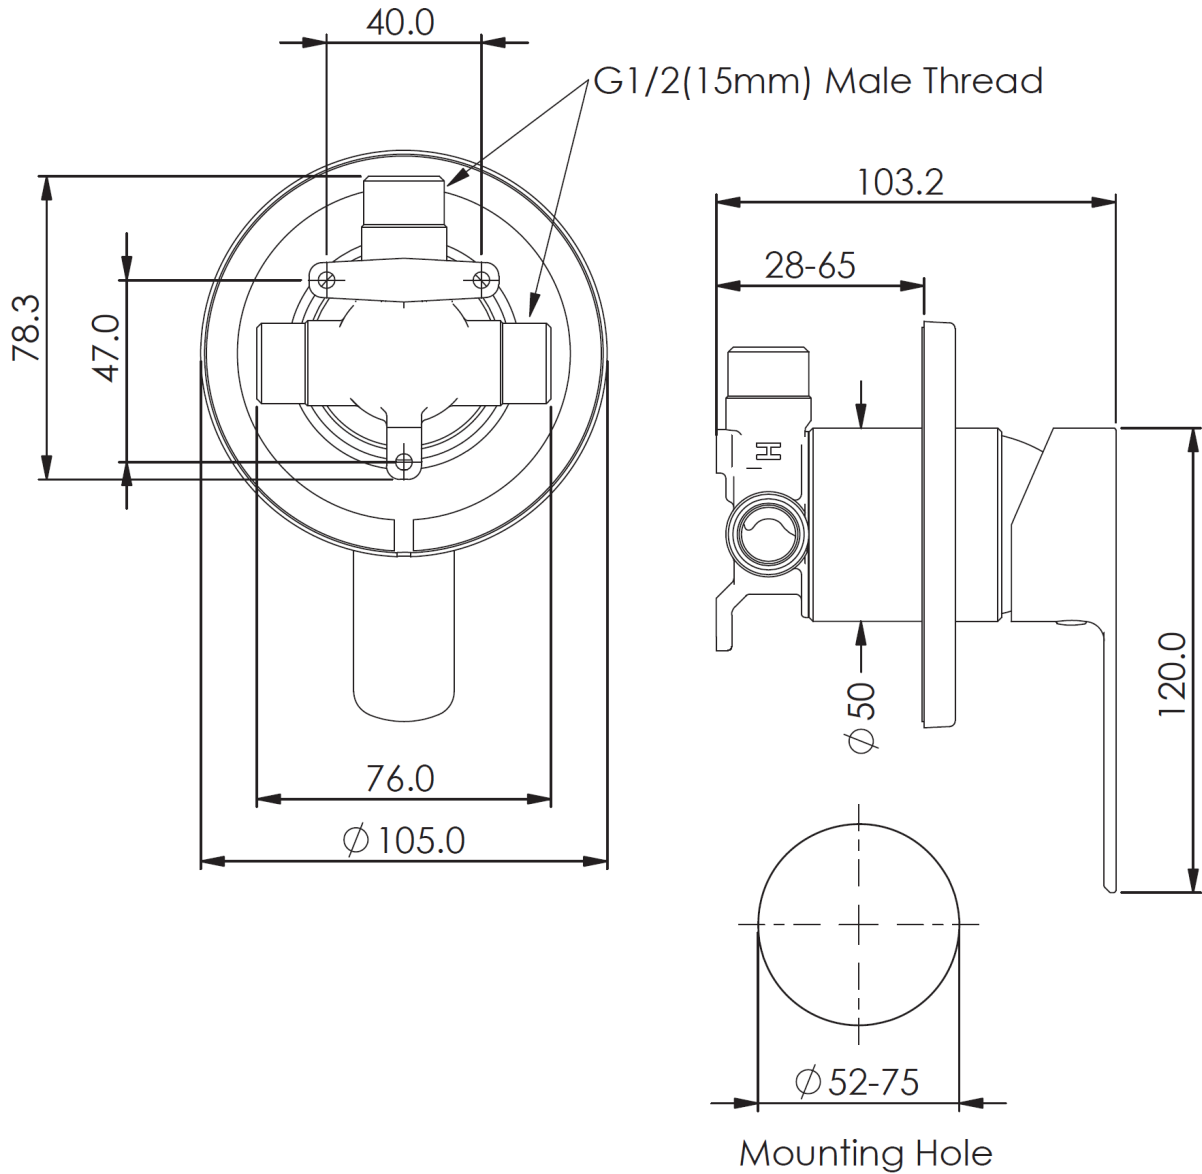

ASTRO II

FloBoost Shower Mixer

2524808CP		Chrome
2524808MB		PVD Matte Black
2524808BN		PVD Brushed Nickel
2524808BB		PVD Brushed Brass
2524808GM		PVD Gunmetal
2524808BR		PVD Brushed Bronze

WELS N/A
All Pressure from 10kPa

- 105mm Ø Faceplate
- FloBOOST Technology

NZ PHONE 0800 655 455
 EMAIL nzsales@greenstapware.com
 WEBSITE www.greenstapware.com

 | **GREENS**
 where life meets water