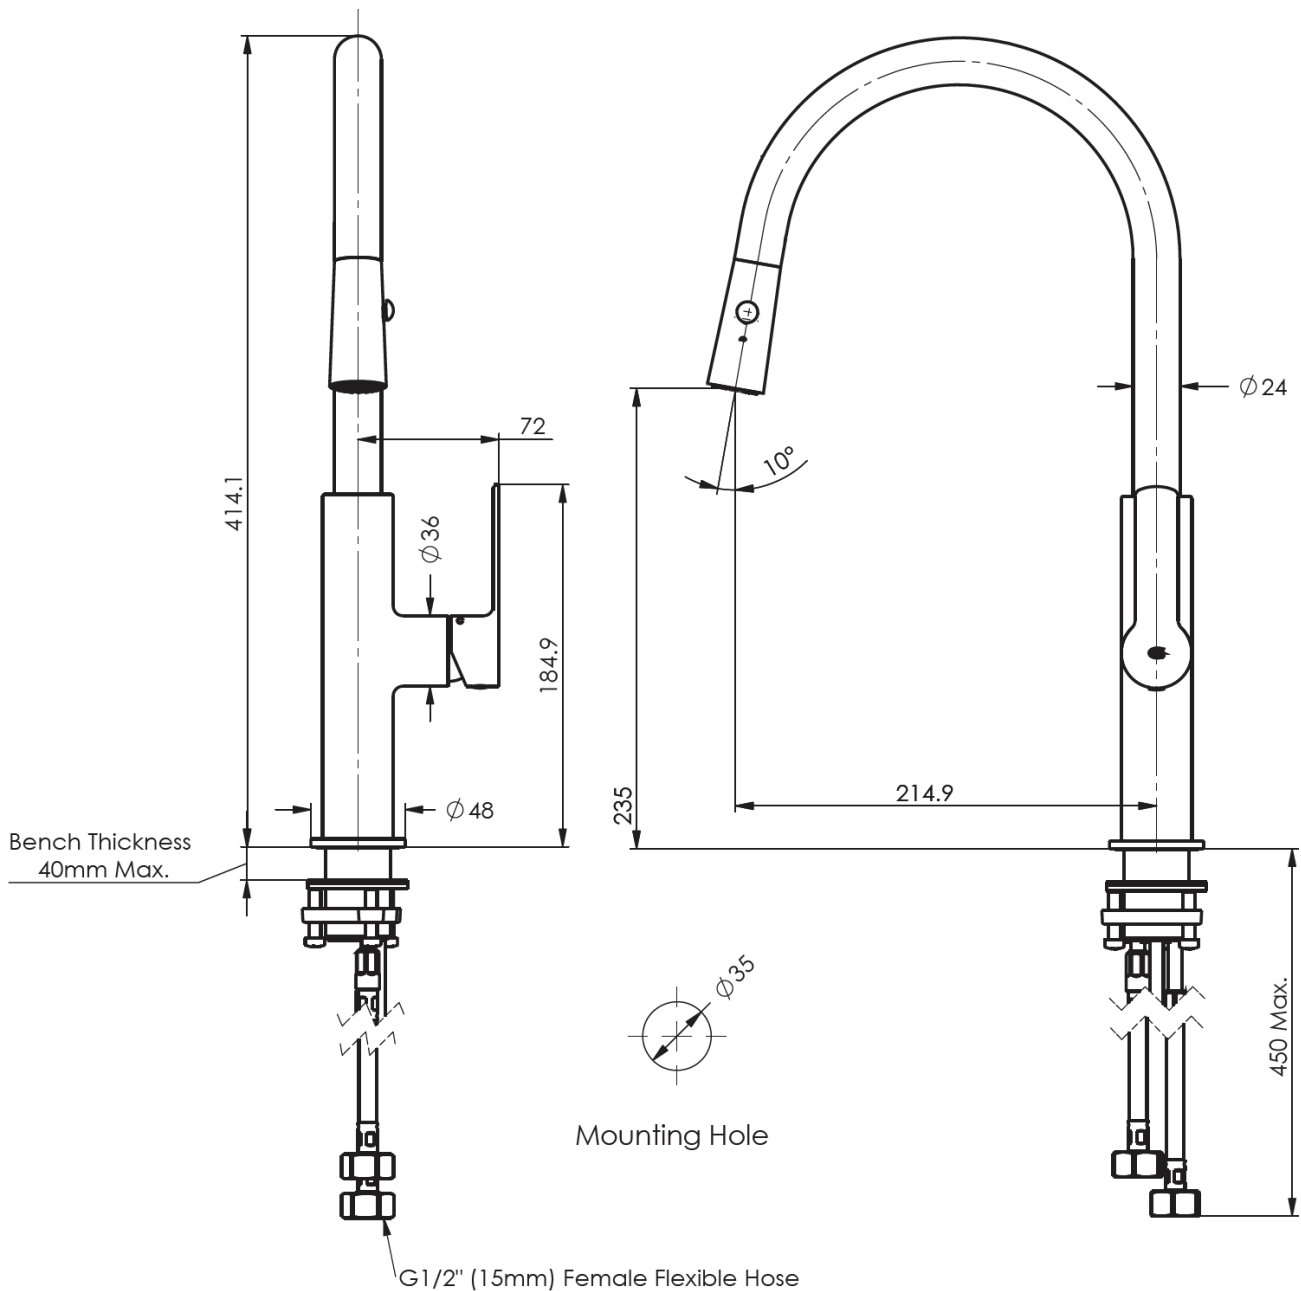

ASTRO II

Pull-Down Sink Mixer

- LF254383CP | Chrome
- LF254383BN | Brushed Nickel
- LF254383BB | Brushed Brass
- LF254383MB | Matte Black
- LF254383GM | Gun Metal

WELS 5 Star 6.0L/M | MP
Swivel Spout | Dual Function Spray