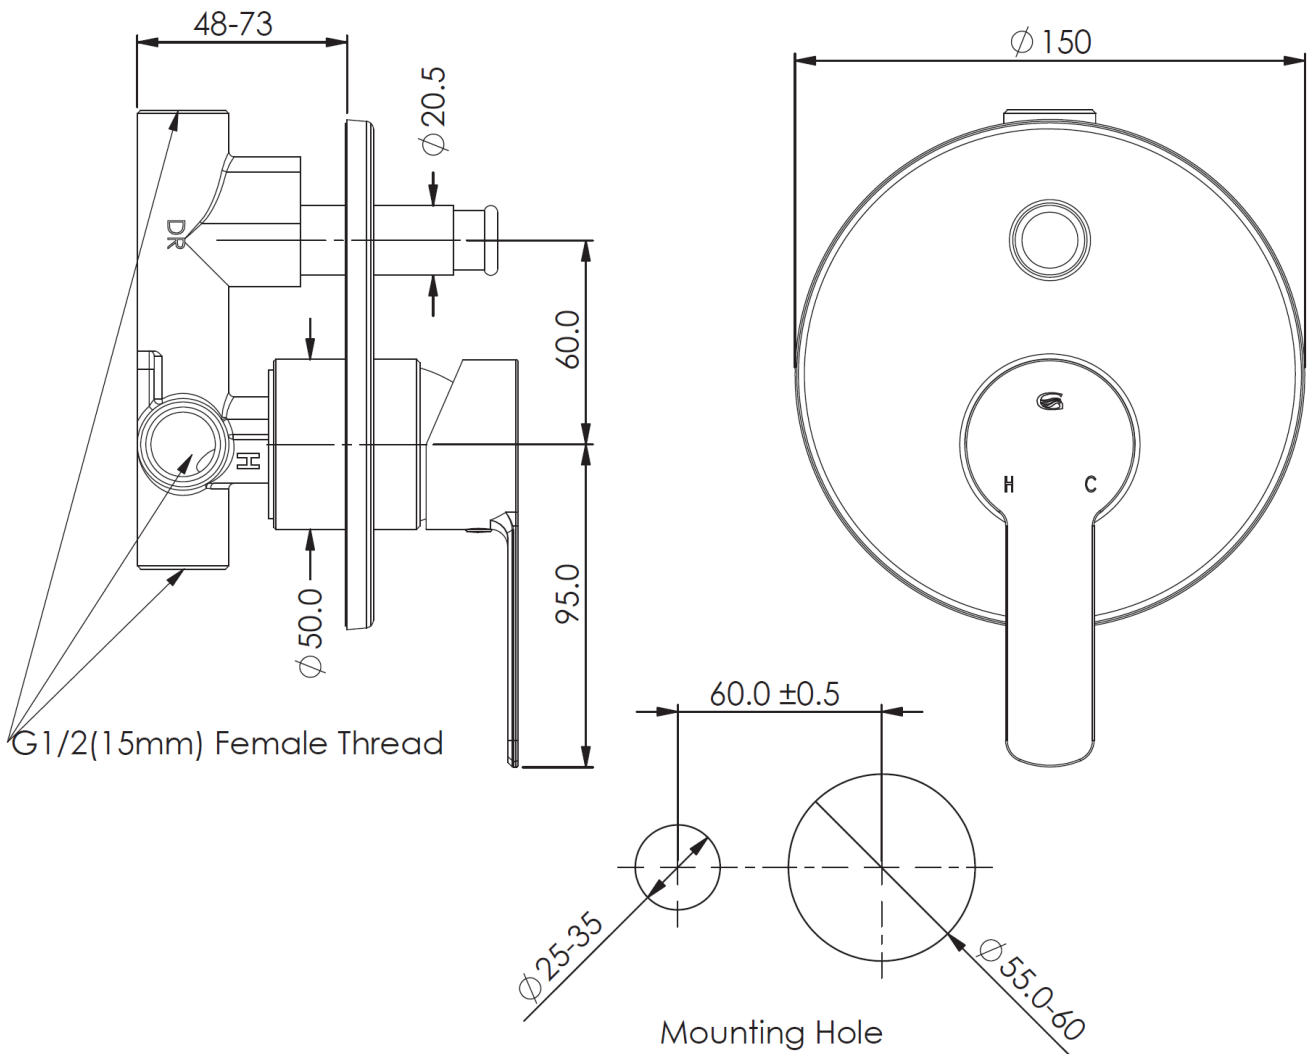

ASTRO II

Shower/Bath Diverter Mixer

253490CP		Chrome
253490MB		PVD Matte Black
253490BN		PVD Brushed Nickel
253490BB		PVD Brushed Brass
253490GM		PVD Gunmetal
253490BR		PVD Brushed Bronze

WELS N/A
Mains Pressure

- 150mm Ø Faceplate

NZ PHONE 0800 655 455
 EMAIL nzsales@greenstapware.com
 WEBSITE www.greenstapware.com

 | **GREENS**
 where life meets water