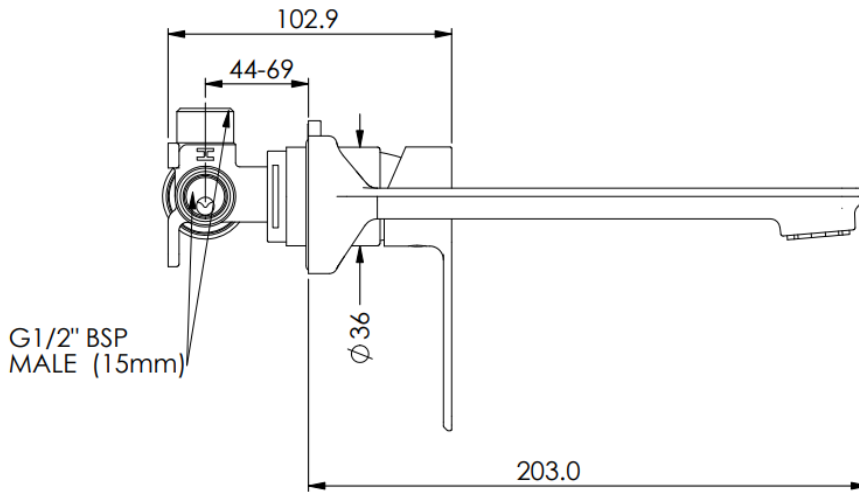

- Fixed Spout
- 200mm Spout Reach
- 55mm Ø Mixer Faceplate

NZ PHONE 0800 655 455
 EMAIL nzsales@greenstapware.com
 WEBSITE www.greenstapware.com

 **GREENS**
 where life meets water