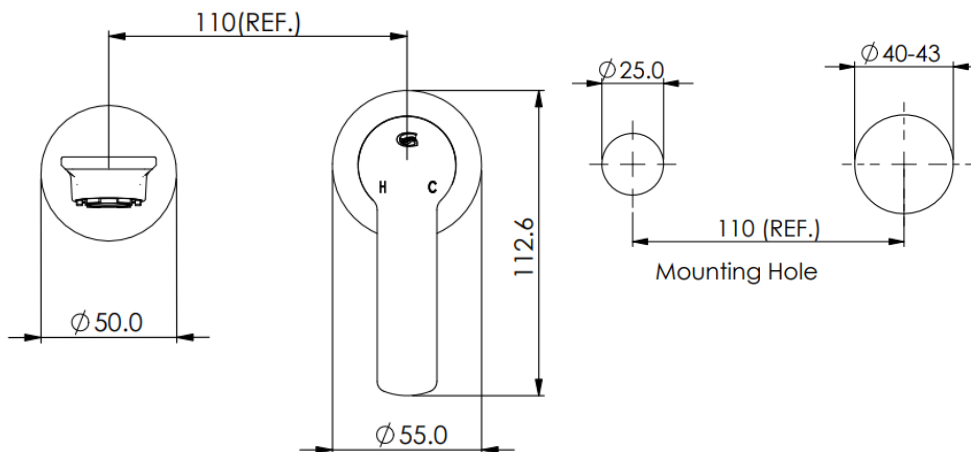

- Fixed Spout
- 200mm Spout Reach
- 55mm Ø Mixer Faceplate

NZ PHONE 0800 655 455
 EMAIL nzsales@greenstapware.com
 WEBSITE www.greenstapware.com

 **GREENS**
 where life meets water