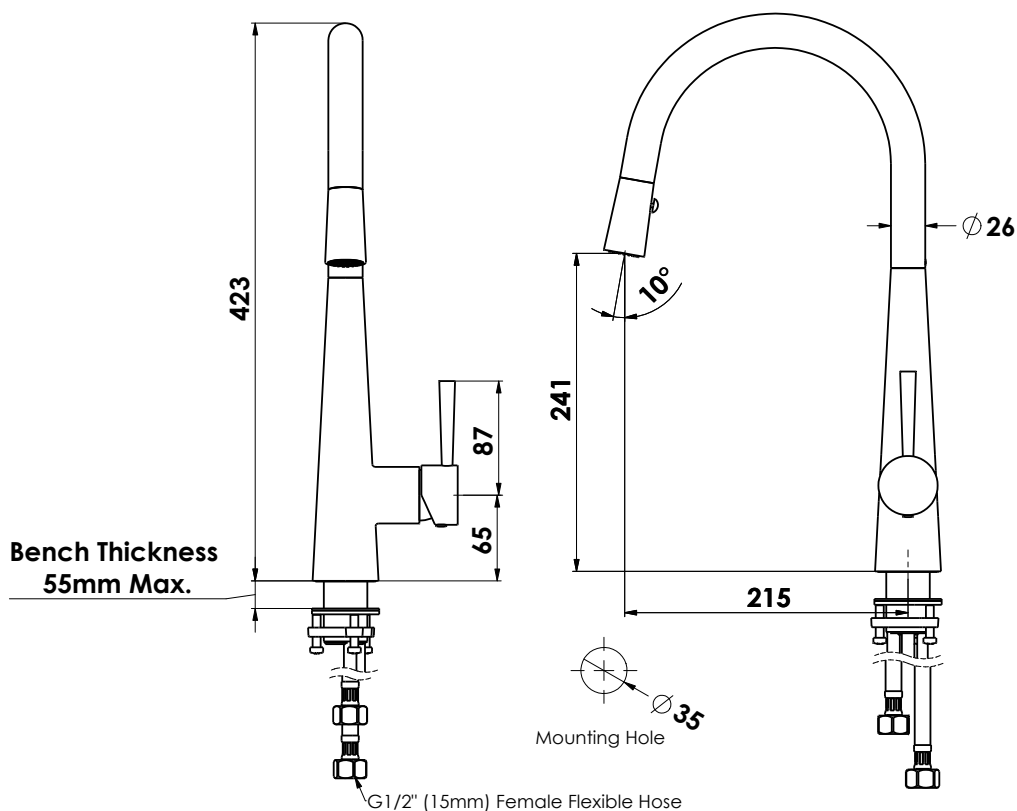

GALIANO

Pull-Down Sink Mixer

LF175203CP		Chrome
LF175203MB		PVD Matte Black
LF175203BN		PVD Brushed Nickel
LF175203BB		PVD Brushed Brass
LF175203GM		PVD Gun Metal
LF175203BC		PVD Brushed Copper
LF175203BR		PVD Brushed Bronze

WELS 5 STAR 6.0L/MIN
Main Pressure

- Lead Free
- Swivel Spout
- Dual Function Spray

NZ PHONE - 0800 655 455
EMAIL - nzsales@greenstapware.com
WEBSITE - greenstapware.com

 **GREENS**
where life meets water