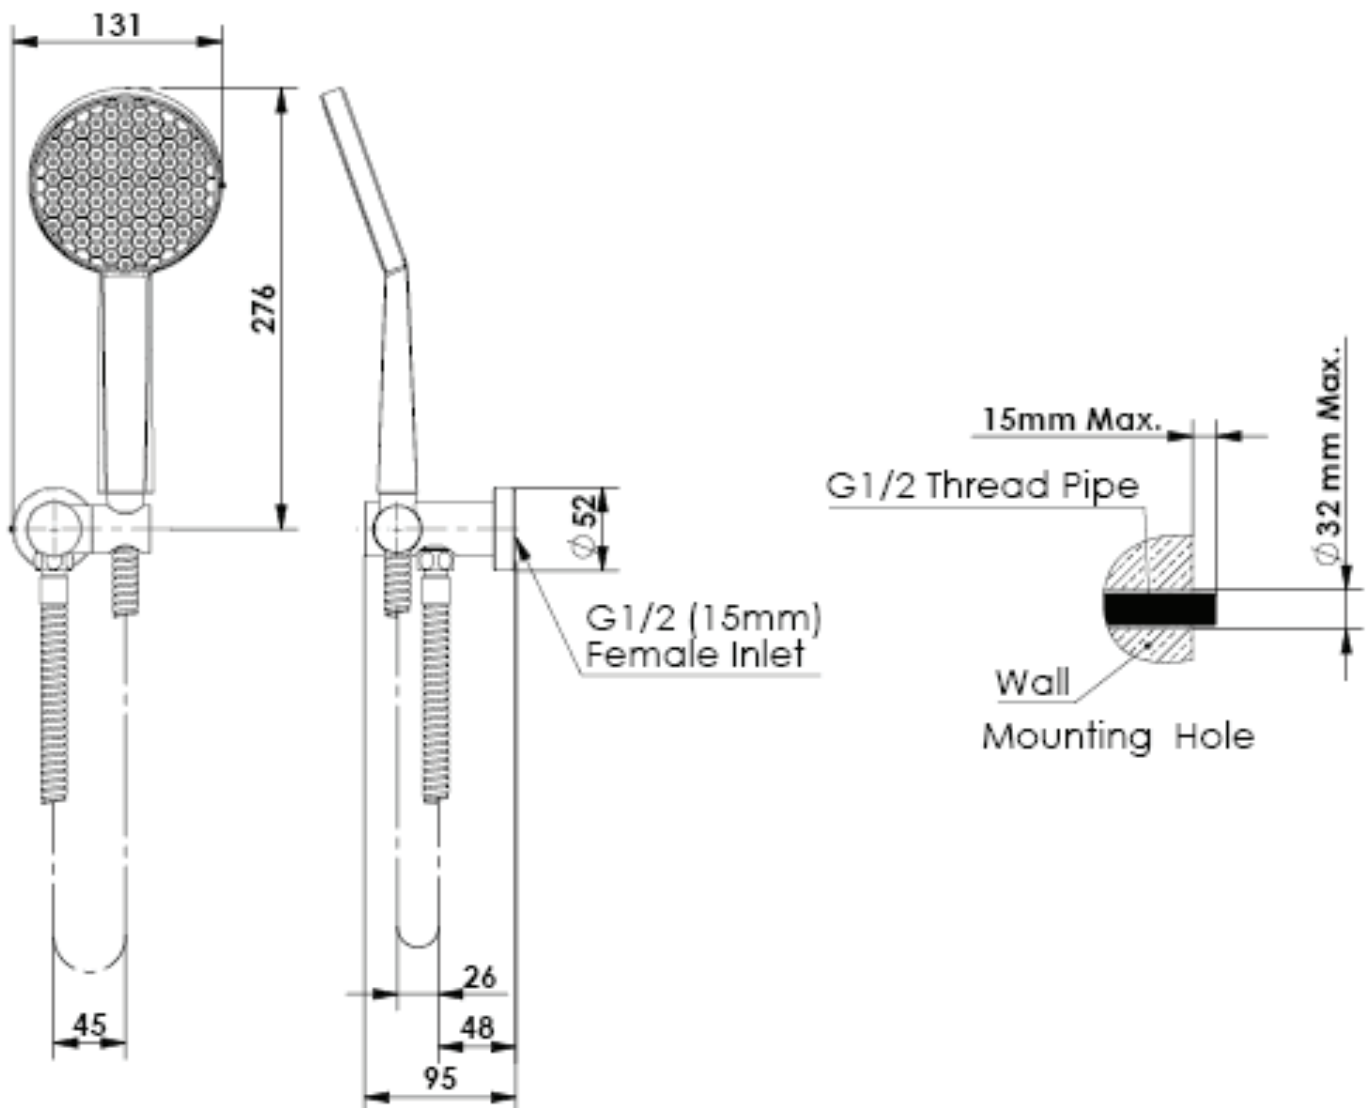

GLIDE Hand Shower

- 9403588CP-2 | Chrome
- 9403588BN-2 | Brushed Nickel
- 9403588BB-2 | Brushed Brass
- 9403588MB-2 | Matte Black
- 9403588GM-2 | Gun Metal

WELS 3 Star 9.0 L/M | AP Ø120mm
Single Function Handset Includes Hose