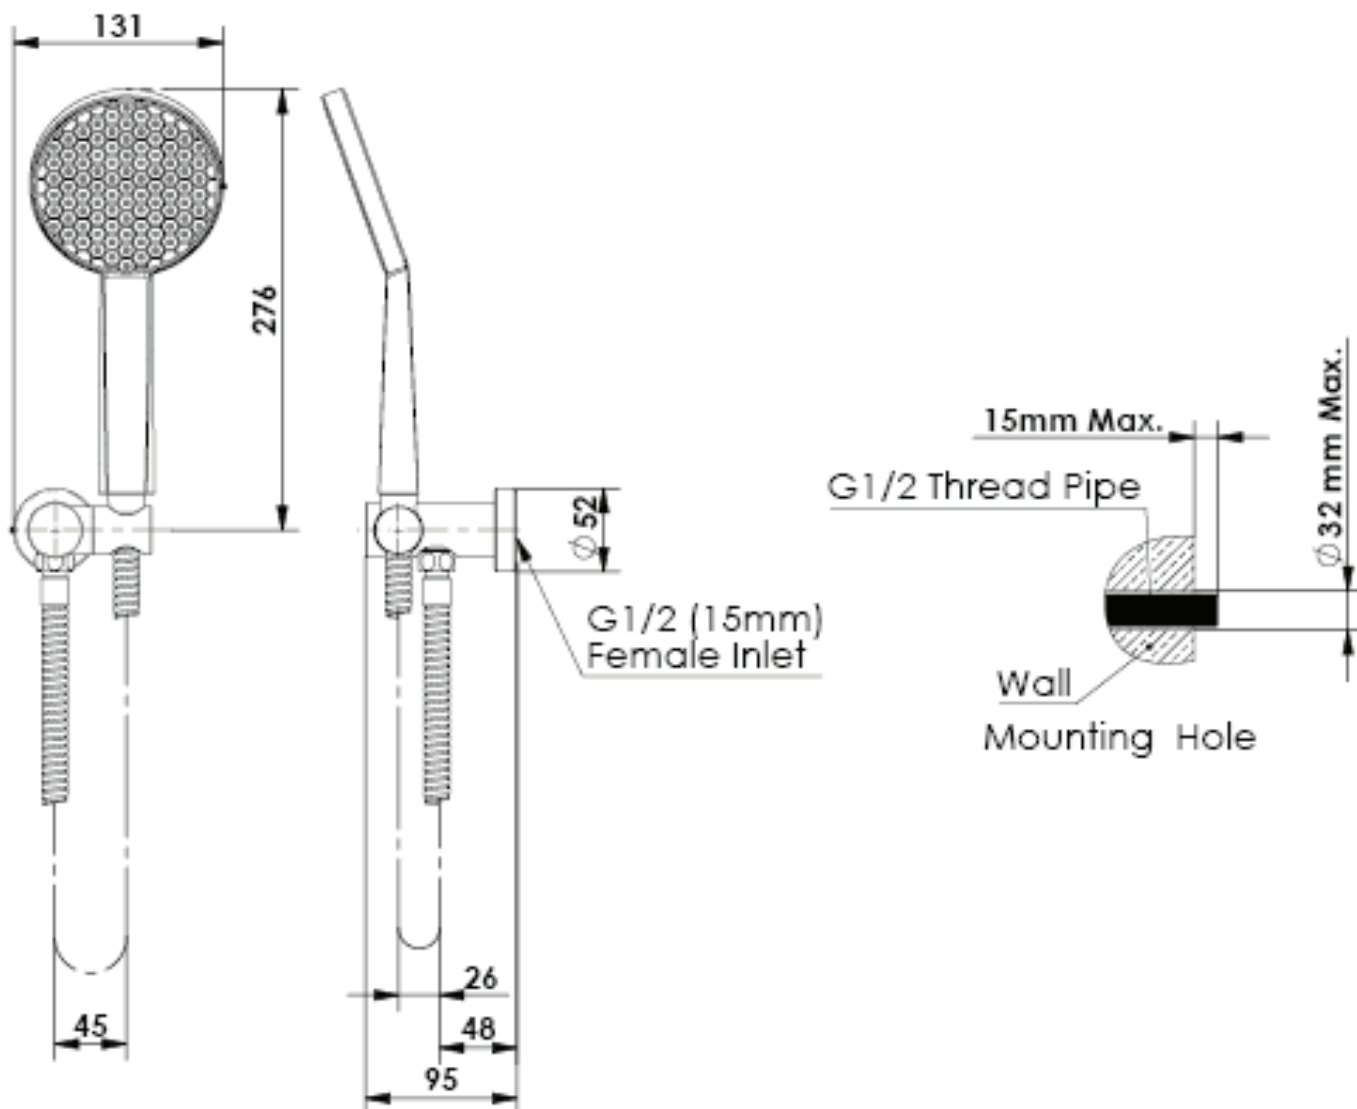

GLIDE

Hand Shower w/ Wall Bracket

- 90403588CP-2 | Chrome
- 90403588BN-2 | Brushed Nickel
- 90403588BB-2 | Brushed Brass
- 90403588MB-2 | Matte Black
- 90403588GM-2 | Gun Metal

WELS 3 Star 9.0 L/M | AP Ø120mm Single Function Handset Includes Hose