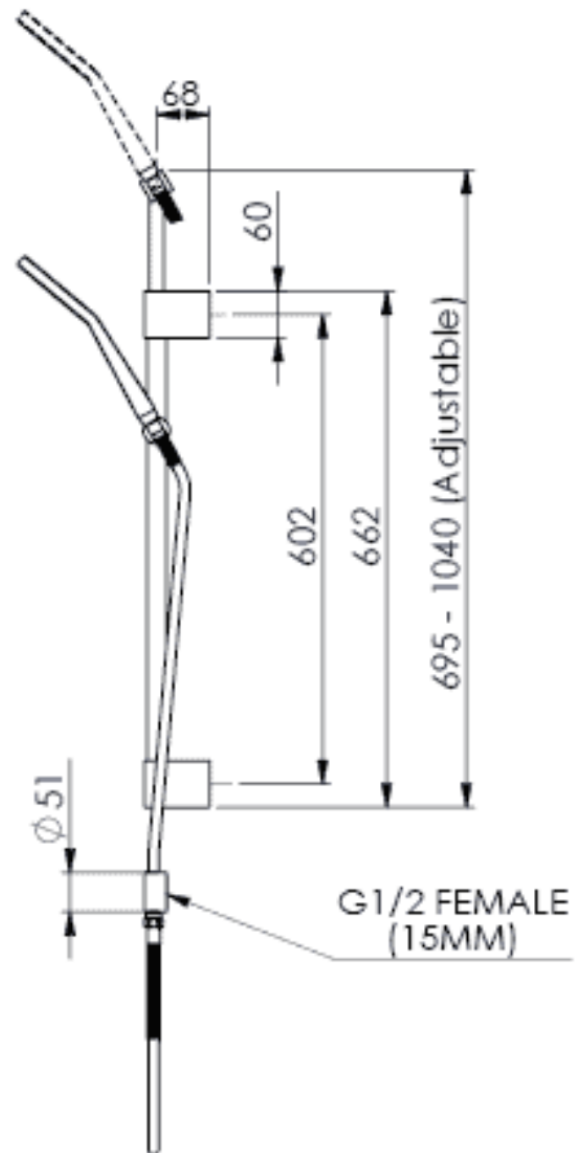

GLIDE

Telescopic Rail Shower

53400CP-2 | Chrome

53400BN-2 | Brushed Nickel

53400MB-2 | Matte Black

NZ PHONE - 0800 655 455
EMAIL - nzsales@greenstapware.com
WEBSITE - greenstapware.com

GREENS
where life meets water