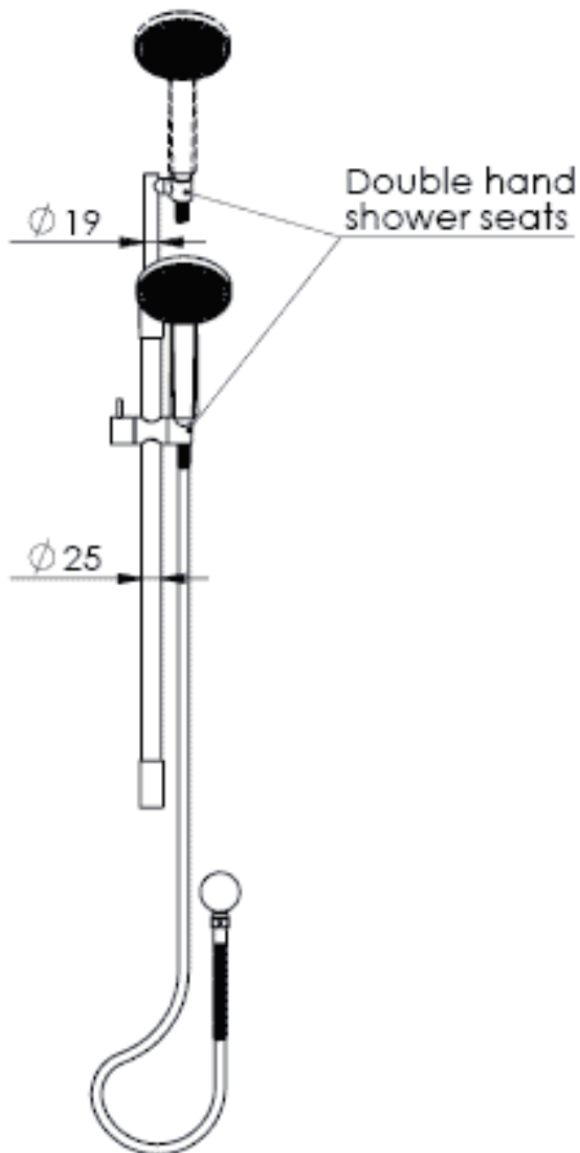

GLIDE

Telescopic Rail Shower

53400CP-2 | Chrome

53400BN-2 | Brushed Nickel

53400MB-2 | Matte Black

NZ PHONE - 0800 655 455
EMAIL - nzsales@greenstapware.com
WEBSITE - greenstapware.com

GREENS
where life meets water