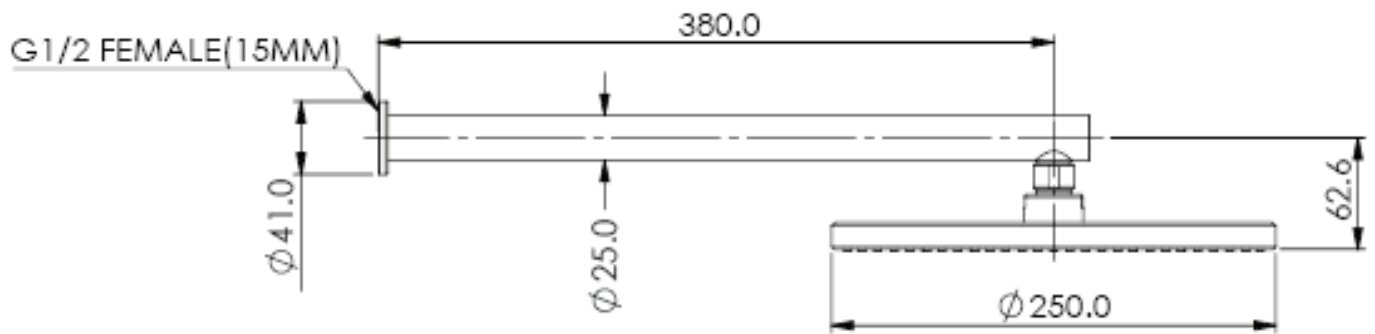

GLIDE Wall Shower

57300CP-2 | Chrome
57300BN-2 | Brushed Nickel
57300BB-2 | Brushed Brass
57300MB-2 | Matte Black
57300GM-2 | Gun Metal

WELS 3 Star 9.0L/M | AP
Ø250mm Single Function Overhead
380mm arm length