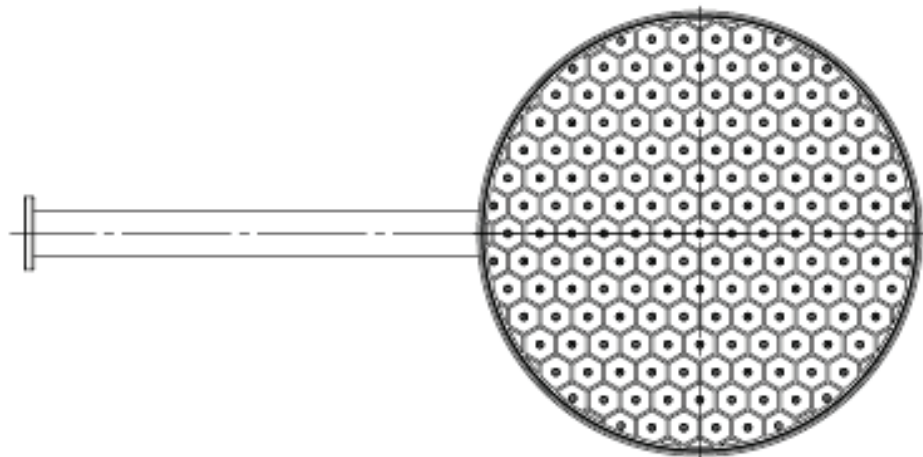

GLIDE Wall Shower

57300CP-2 | Chrome
57300BN-2 | Brushed Nickel
57300BB-2 | Brushed Brass
57300MB-2 | Matte Black
57300GM-2 | Gun Metal

WELS 3 Star 9.0L/M | AP
Ø250mm Single Function Overhead
380mm arm length