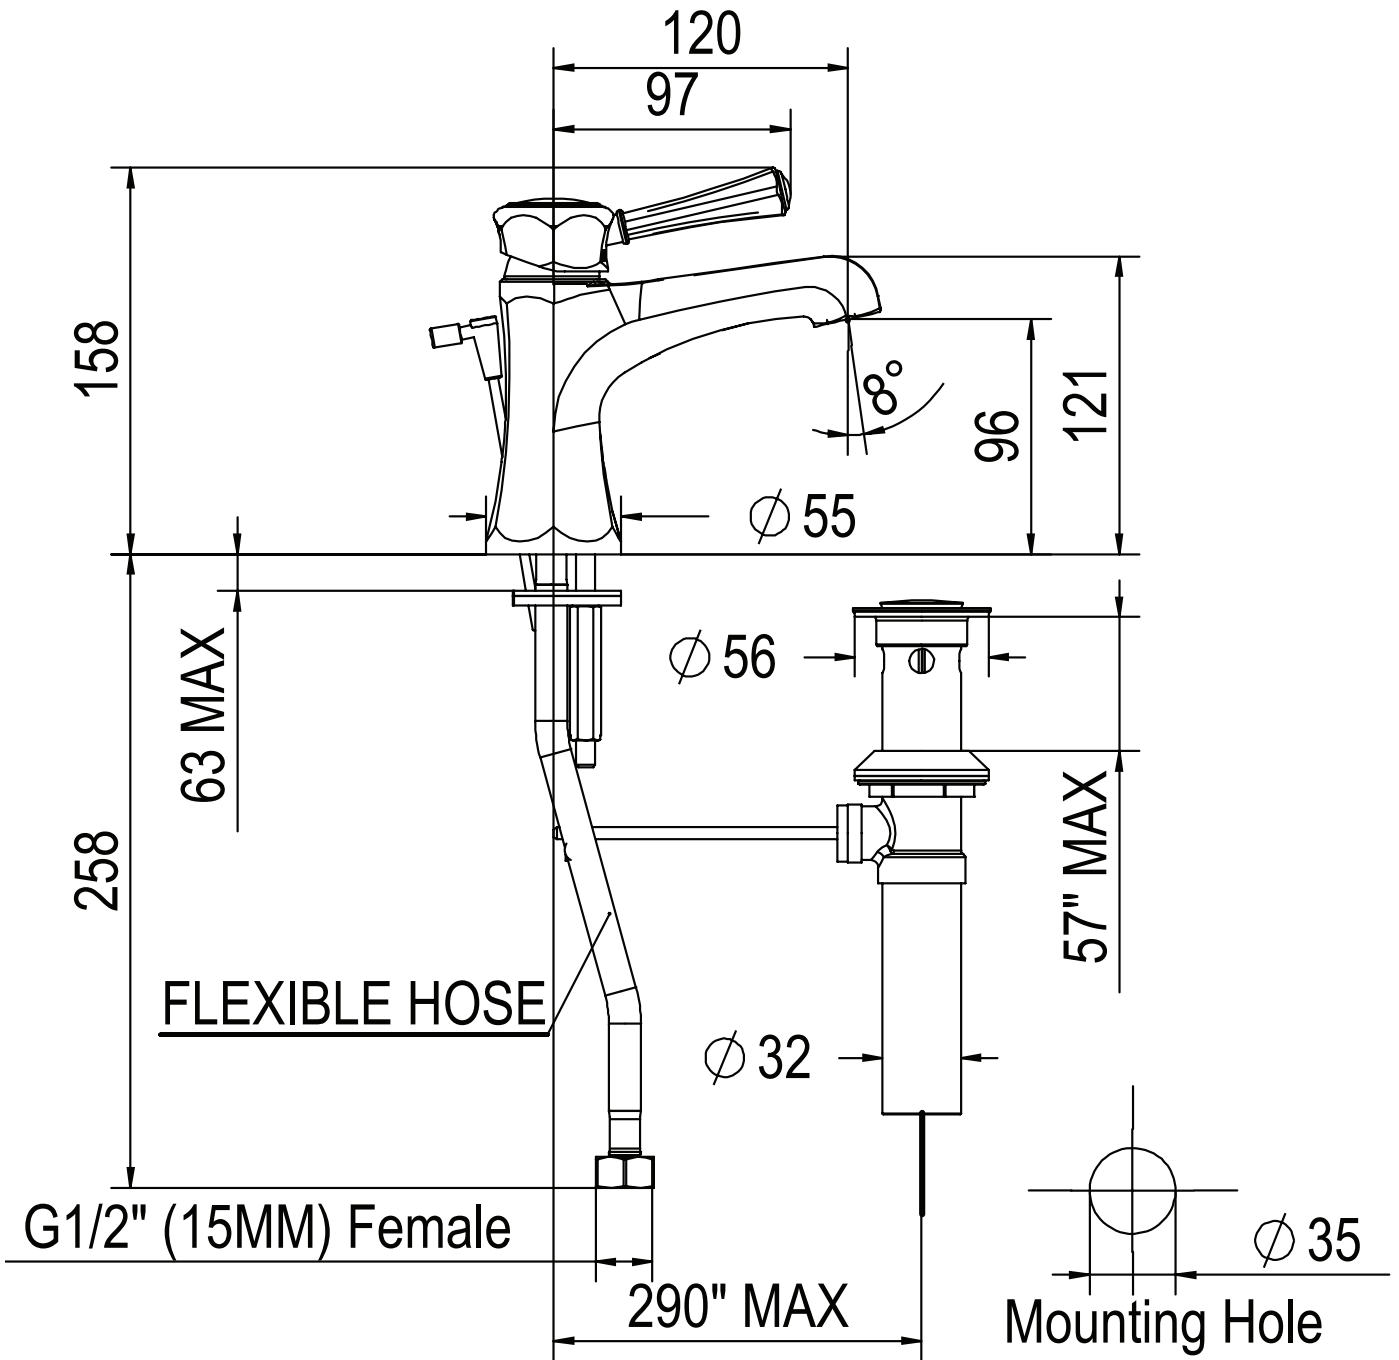

POLARO

Basin Mixer w Pop Up

2301423 | Chrome
 2301421 | Brushed Nickel
 2301426 | Brushed Brass

WELS 4 Star 7.0L/M | AP

NZ PHONE - 0800 655 455
 EMAIL - nzsales@greenstapware.com
 WEBSITE - greenstapware.com