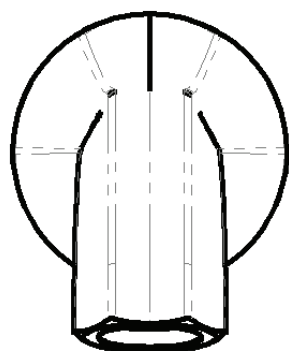

POLARO

Bath Spout

146183 | Chrome
146181 | Brushed Nickel
146186 | Brushed Brass

WELS N/A | AP | Fixed Spout | 200mm

NZ PHONE - 0800 655 455
EMAIL - nzsales@greenstapware.com
WEBSITE - greenstapware.com

 | **GREENS**
where life meets water