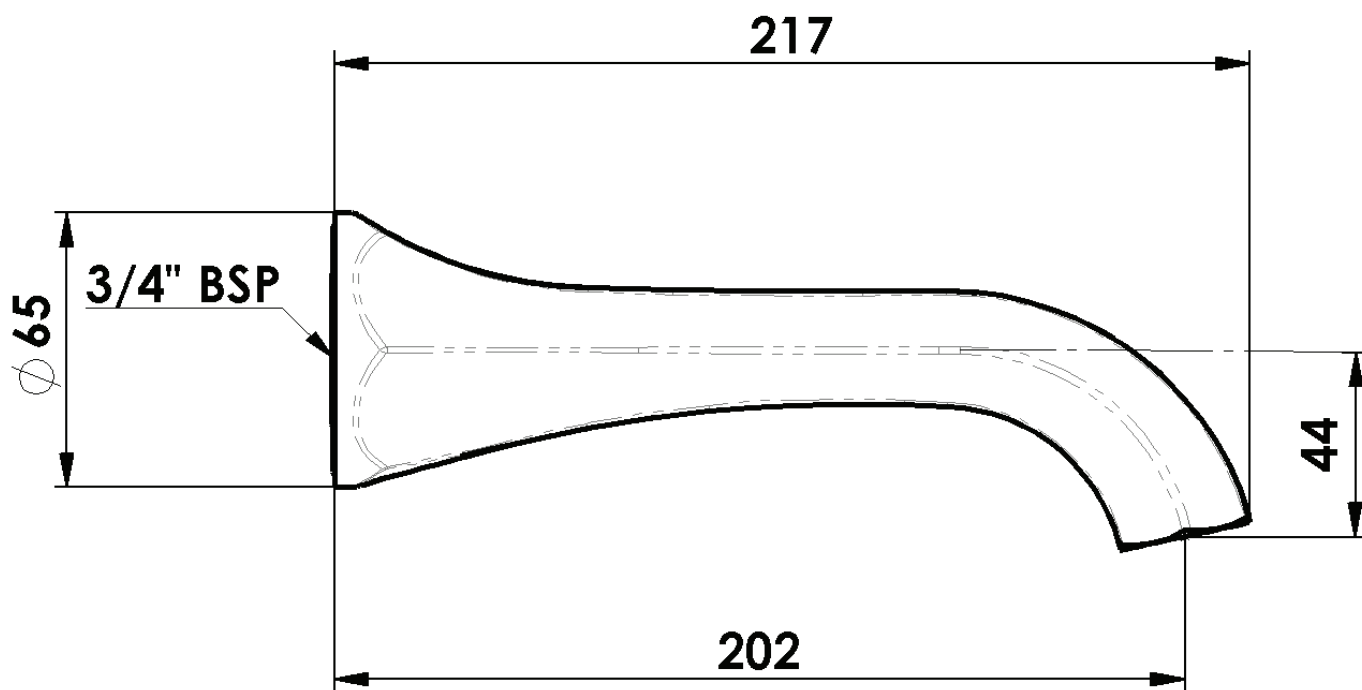

POLARO

Bath Spout

146183 | Chrome
146181 | Brushed Nickel
146186 | Brushed Brass

WELS N/A | AP | Fixed Spout | 200mm

NZ PHONE - 0800 655 455
EMAIL - nzsales@greenstapware.com
WEBSITE - greenstapware.com

 | **GREENS**
where life meets water