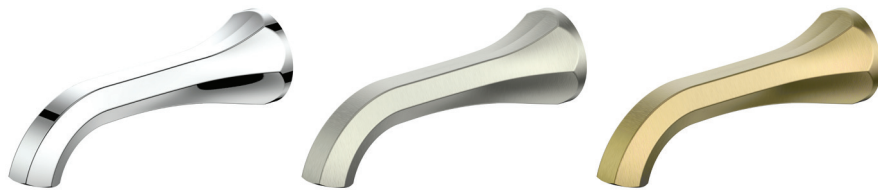

POLARO

Bath Spout

146183 | Chrome
146181 | Brushed Nickel
146186 | Brushed Brass

WELS N/A | AP | Fixed Spout | 200mm

NZ PHONE - 0800 655 455
EMAIL - nzsales@greenstapware.com
WEBSITE - greenstapware.com

 | **GREENS**
where life meets water