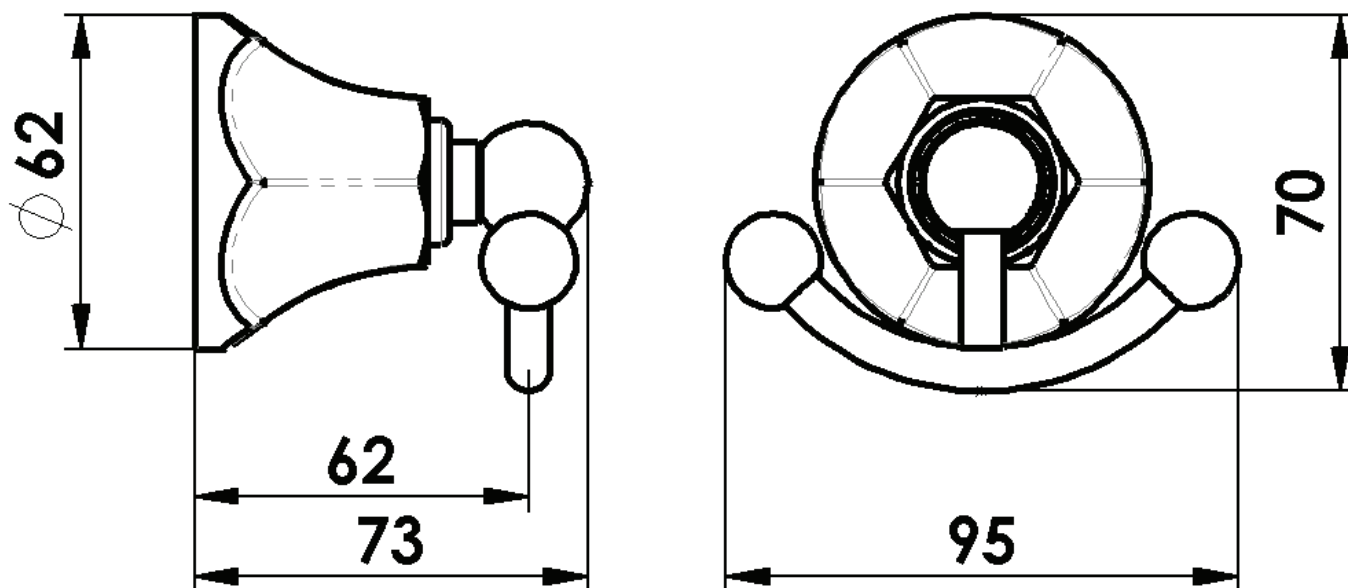

POLARO

Double Robe Hook

141213 | Chrome
141211 | Brushed Nickel
141216 | Brushed Brass

NZ PHONE - 0800 655 455
EMAIL - nzsales@greenstapware.com
WEBSITE - greenstapware.com

 | **GREENS**
where life meets water