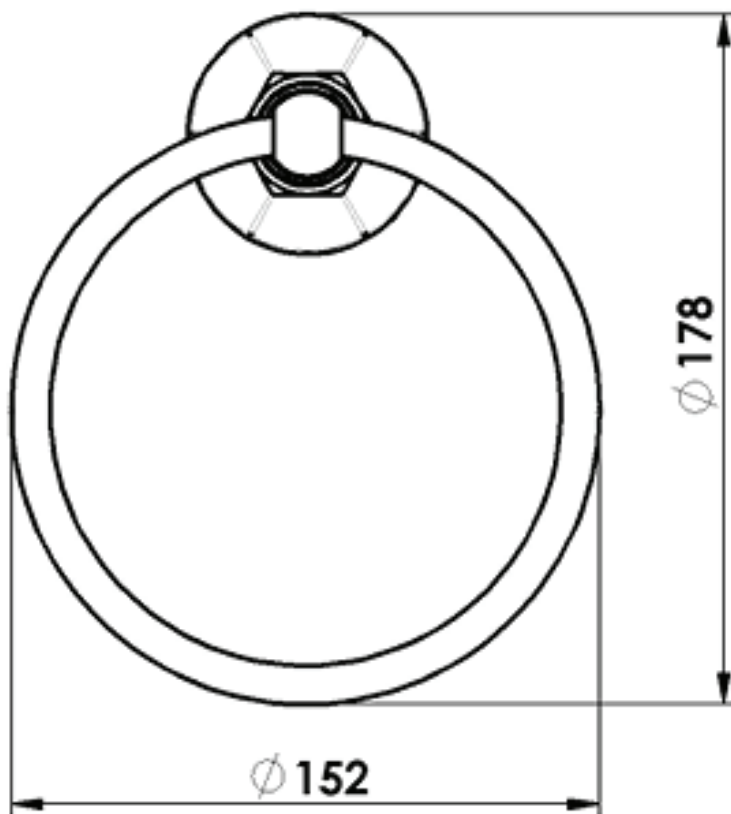

POLARO

Hand Towel Ring

140103 | Chrome
140101 | Brushed Nickel
140106 | Brushed Brass

NZ PHONE - 0800 655 455
EMAIL - nzsales@greenstapware.com
WEBSITE - greenstapware.com

 | **GREENS**
where life meets water