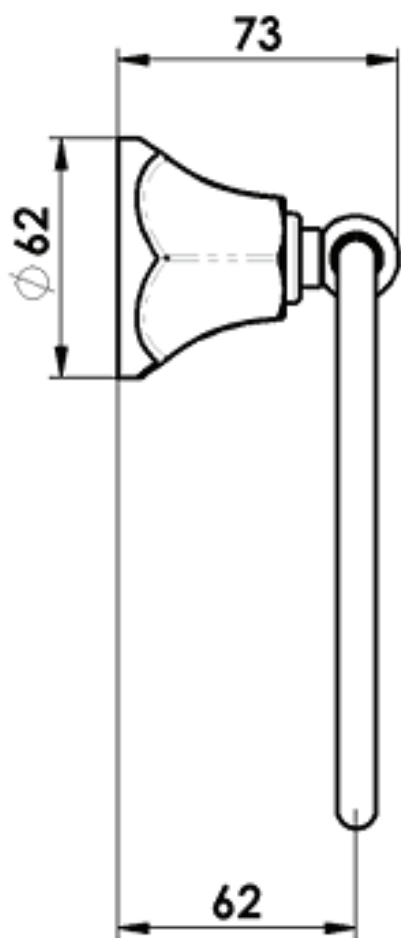

POLARO

Hand Towel Ring

140103 | Chrome
140101 | Brushed Nickel
140106 | Brushed Brass

NZ PHONE - 0800 655 455
EMAIL - nzsales@greenstapware.com
WEBSITE - greenstapware.com

 | **GREENS**
where life meets water