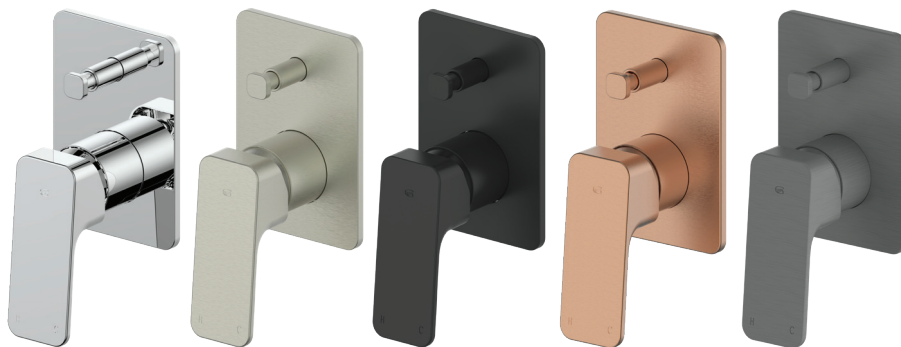

SWEPT Shower Diverter

- 1860359CP | Chrome
- 1860359BN | Brushed Nickel
- 1860359MB | Matte Black
- 1860359BC | Brushed Copper
- 1860359GM | Gun Metal

WELS N/A | MP

Mounting Hole

NZ PHONE - 0800 655 455
 EMAIL - nzsales@greenstapware.com
 WEBSITE - greenstapware.com