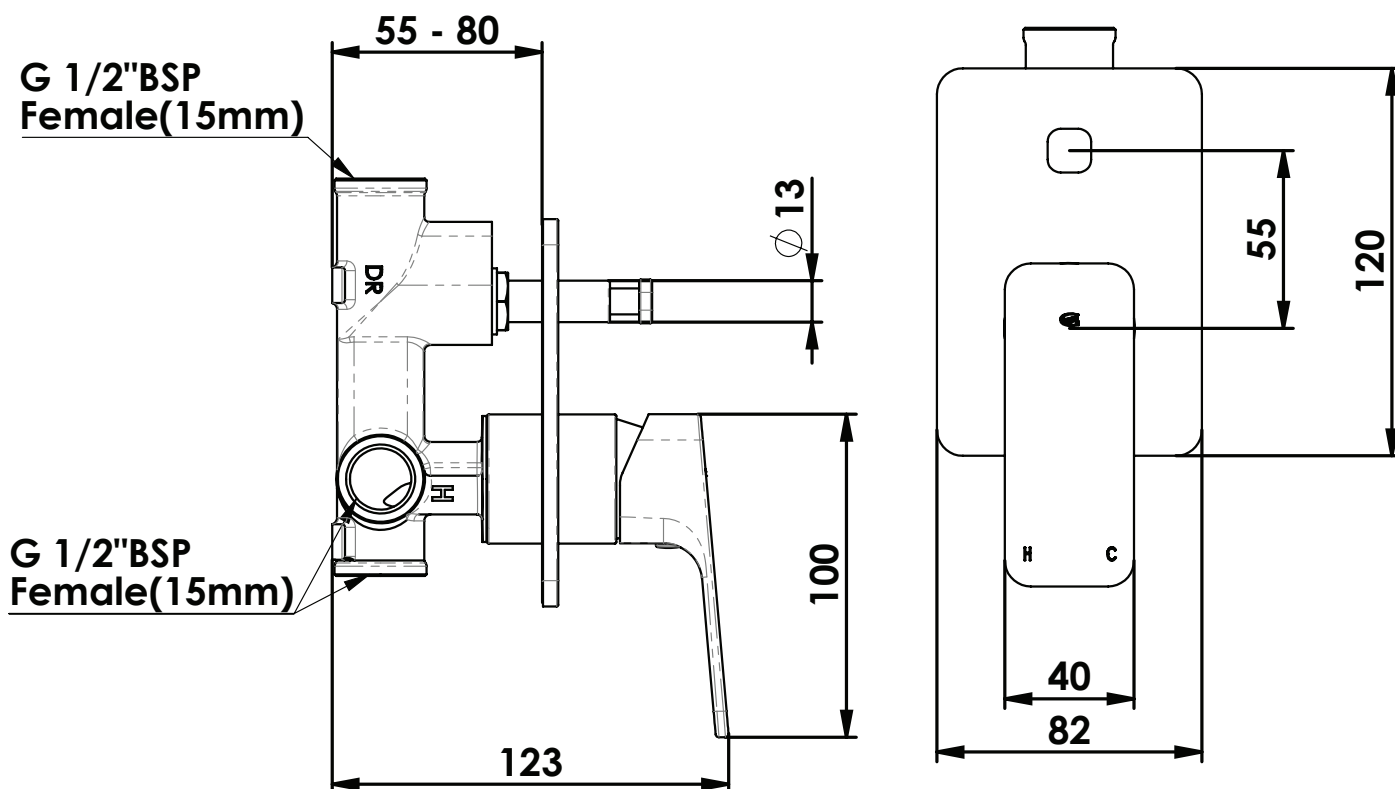

SWEPT Shower Diverter

- 1860359CP | Chrome
- 1860359BN | Brushed Nickel
- 1860359MB | Matte Black
- 1860359BC | Brushed Copper
- 1860359GM | Gun Metal

WELS N/A | MP

Mounting Hole

NZ PHONE - 0800 655 455
 EMAIL - nzsales@greenstapware.com
 WEBSITE - greenstapware.com