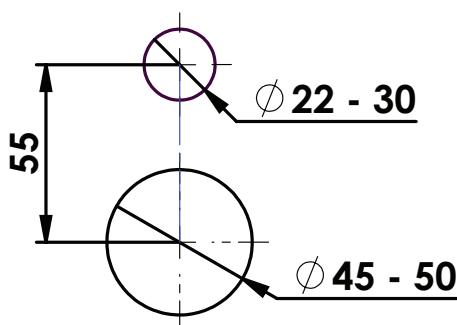

SWEPT Shower Diverter

- 1860359CP | Chrome
- 1860359BN | Brushed Nickel
- 1860359MB | Matte Black
- 1860359BC | Brushed Copper
- 1860359GM | Gun Metal

WELS N/A | MP

Mounting Hole

NZ PHONE - 0800 655 455
 EMAIL - nzsales@greenstapware.com
 WEBSITE - greenstapware.com