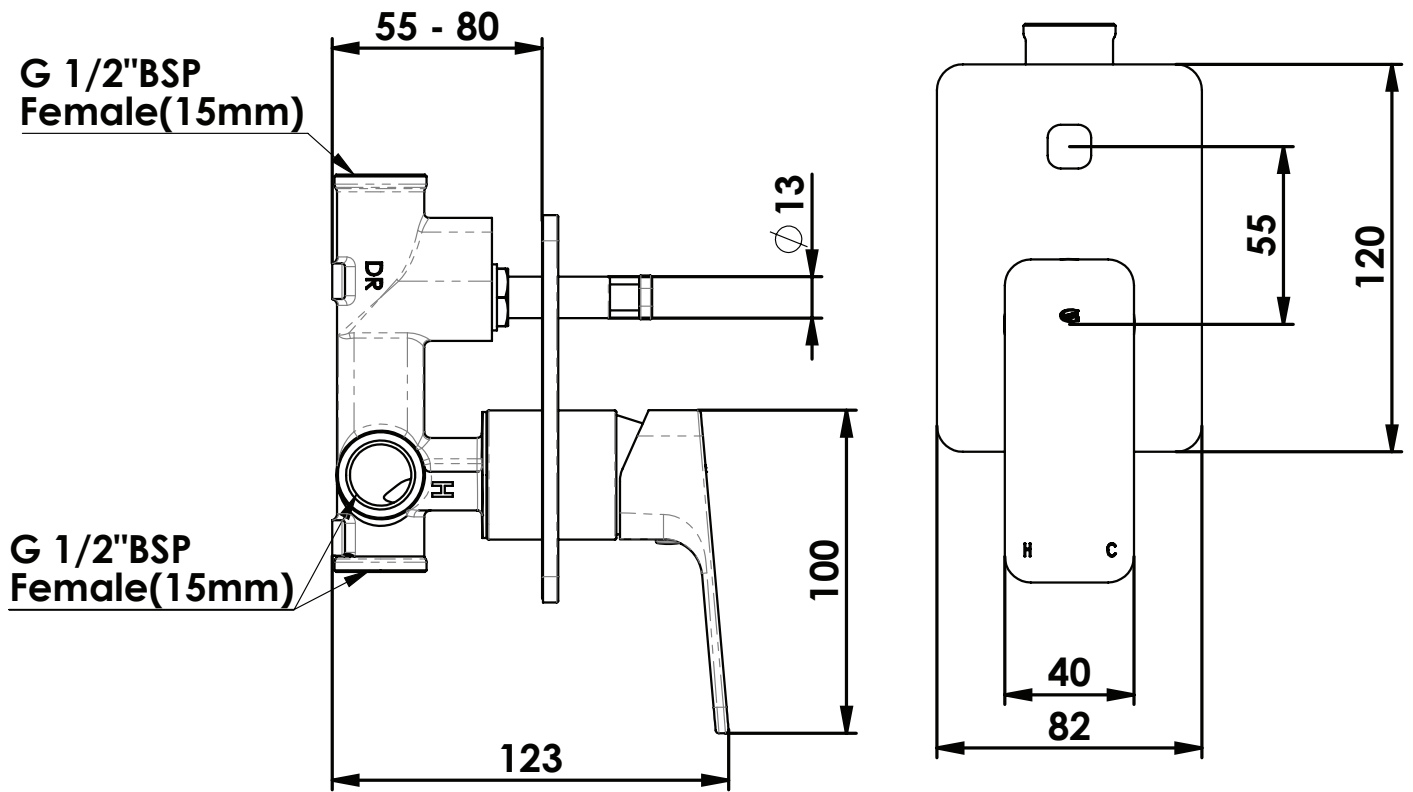

SWEPT Shower Diverter

- 18603590 | Chrome
- 18603591 | Brushed Nickel
- 18603597 | Matte Black
- 18603598 | Brushed Copper
- 18603599 | Gun Metal

WELS N/A | MP

Mounting Hole

NZ PHONE - 0800 655 455
 EMAIL - nzsales@greenstapware.com
 WEBSITE - greenstapware.com