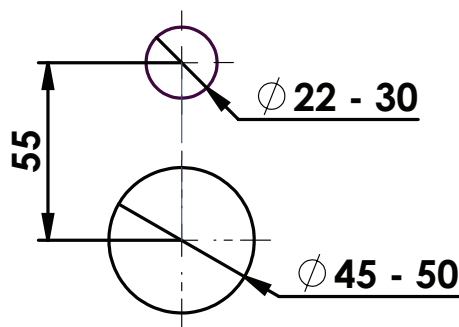

SWEPT Shower Diverter

- 18603590 | Chrome
- 18603591 | Brushed Nickel
- 18603597 | Matte Black
- 18603598 | Brushed Copper
- 18603599 | Gun Metal

WELS N/A | MP

Mounting Hole

NZ PHONE - 0800 655 455
 EMAIL - nzsales@greenstapware.com
 WEBSITE - greenstapware.com