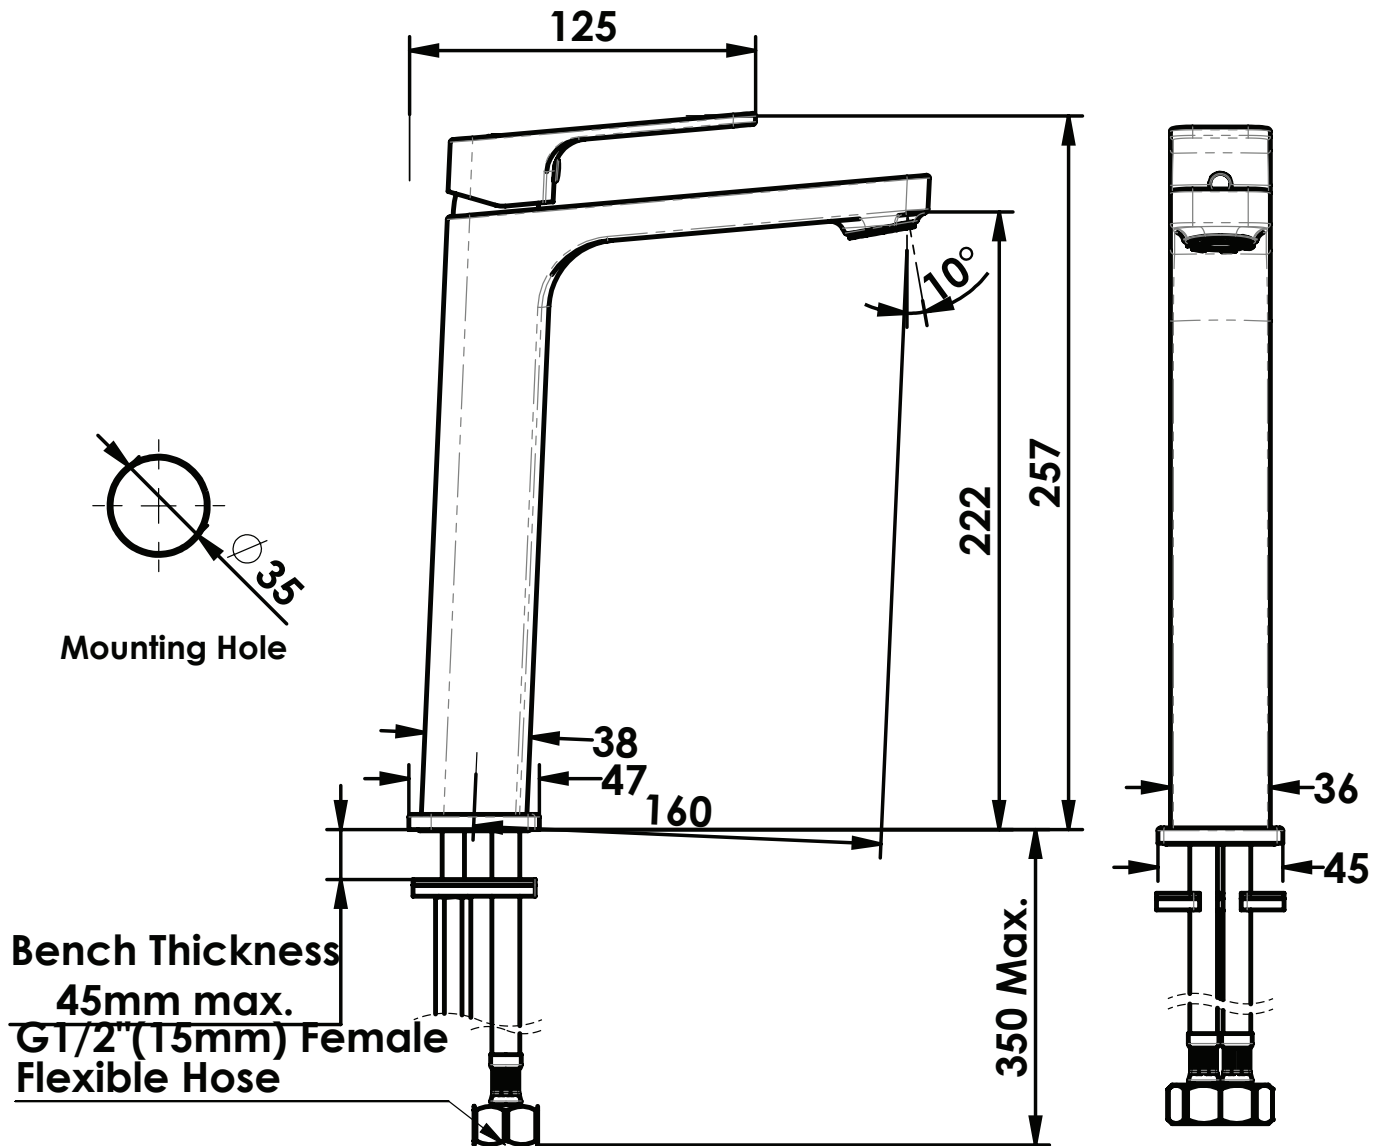

SWEPT

Tower Basin Mixer

- 18602560 | Chrome
- 18602561 | Brushed Nickel
- 18602567 | Matte Black
- 18602568 | Brushed Copper
- 18602569 | Gun Metal

WELS 5 Star 6.0L/M | MP | Fixed Spout

NZ PHONE - 0800 655 455
 EMAIL - nzsales@greenstapware.com
 WEBSITE - greenstapware.com