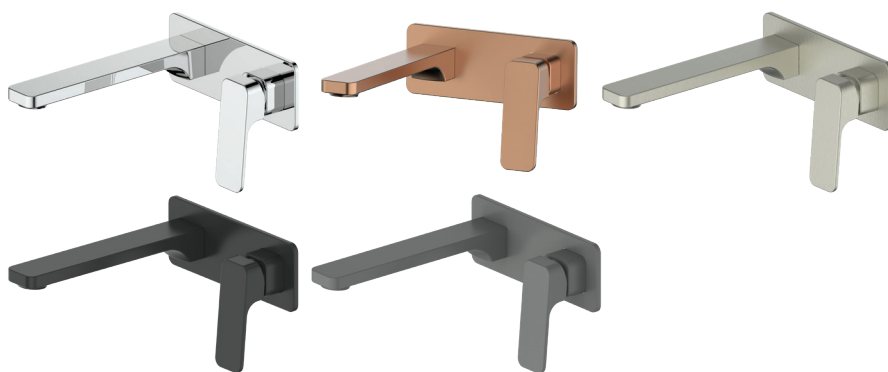

SWEPT

Wall Basin Mixer w Faceplate

- 1860252100 | Chrome
- 1860252110 | Brushed Nickel
- 1860252170 | Matte Black
- 1860252180 | Brushed Copper
- 1860252190 | Gun Metal

WELS 4 Star 6.5L/M | MP
Fixed Spout | 190mm