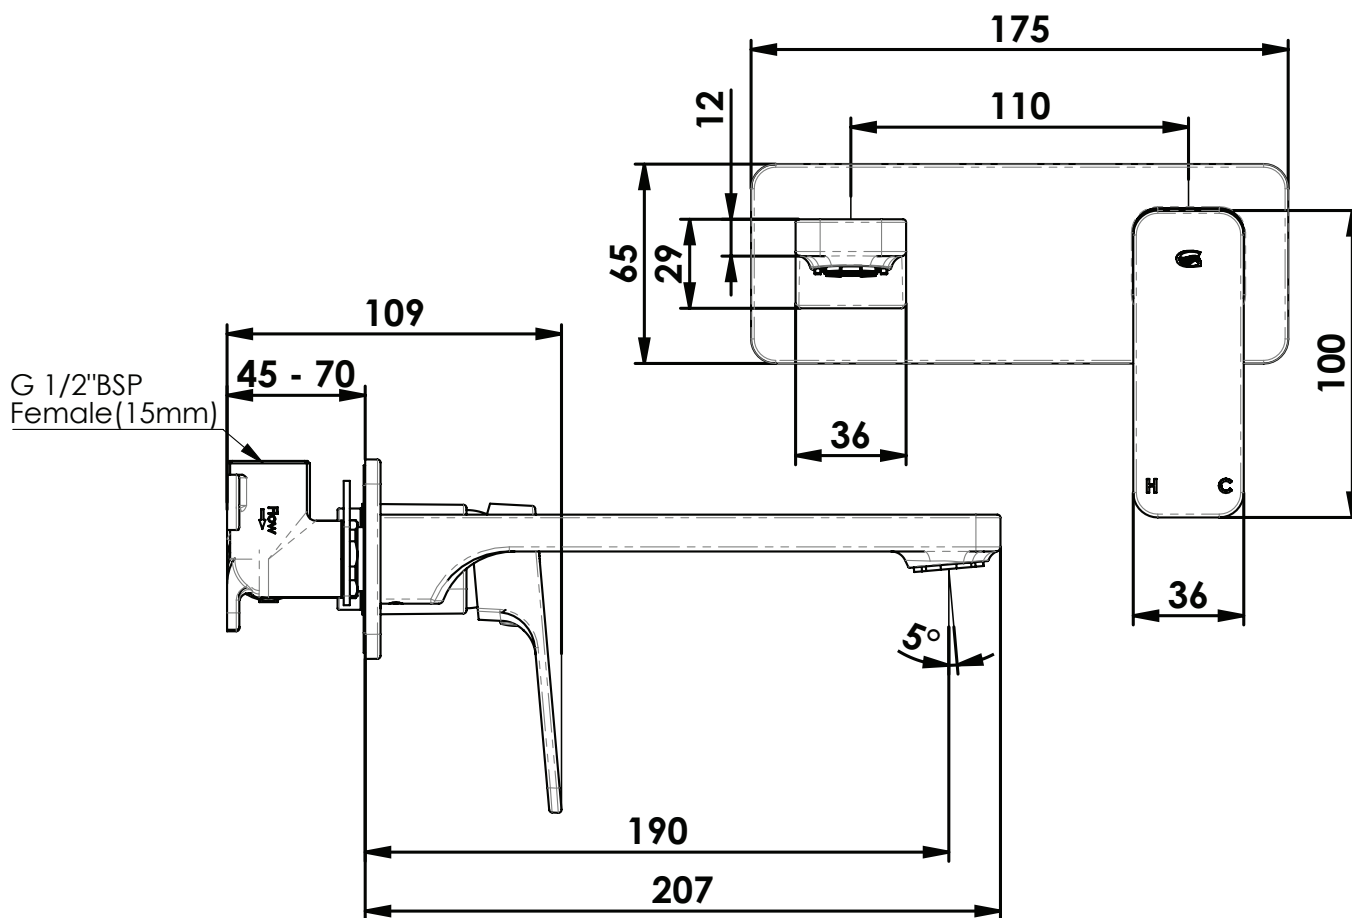

SWEPT

Wall Basin Mixer w Faceplate

- 1860252100 | Chrome
- 1860252110 | Brushed Nickel
- 1860252170 | Matte Black
- 1860252180 | Brushed Copper
- 1860252190 | Gun Metal

WELS 4 Star 6.5L/M | MP
Fixed Spout | 190mm