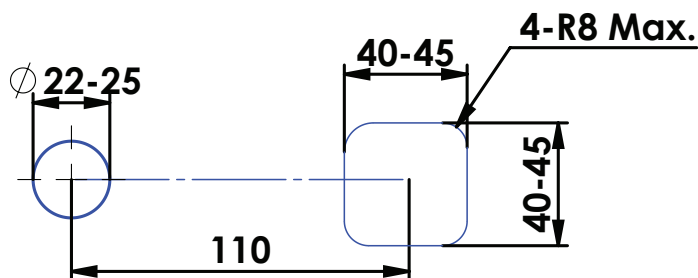

SWEPT

Wall Basin Mixer w Faceplate

- 1860252100 | Chrome
- 1860252110 | Brushed Nickel
- 1860252170 | Matte Black
- 1860252180 | Brushed Copper
- 1860252190 | Gun Metal

WELS 4 Star 6.5L/M | MP
Fixed Spout | 190mm