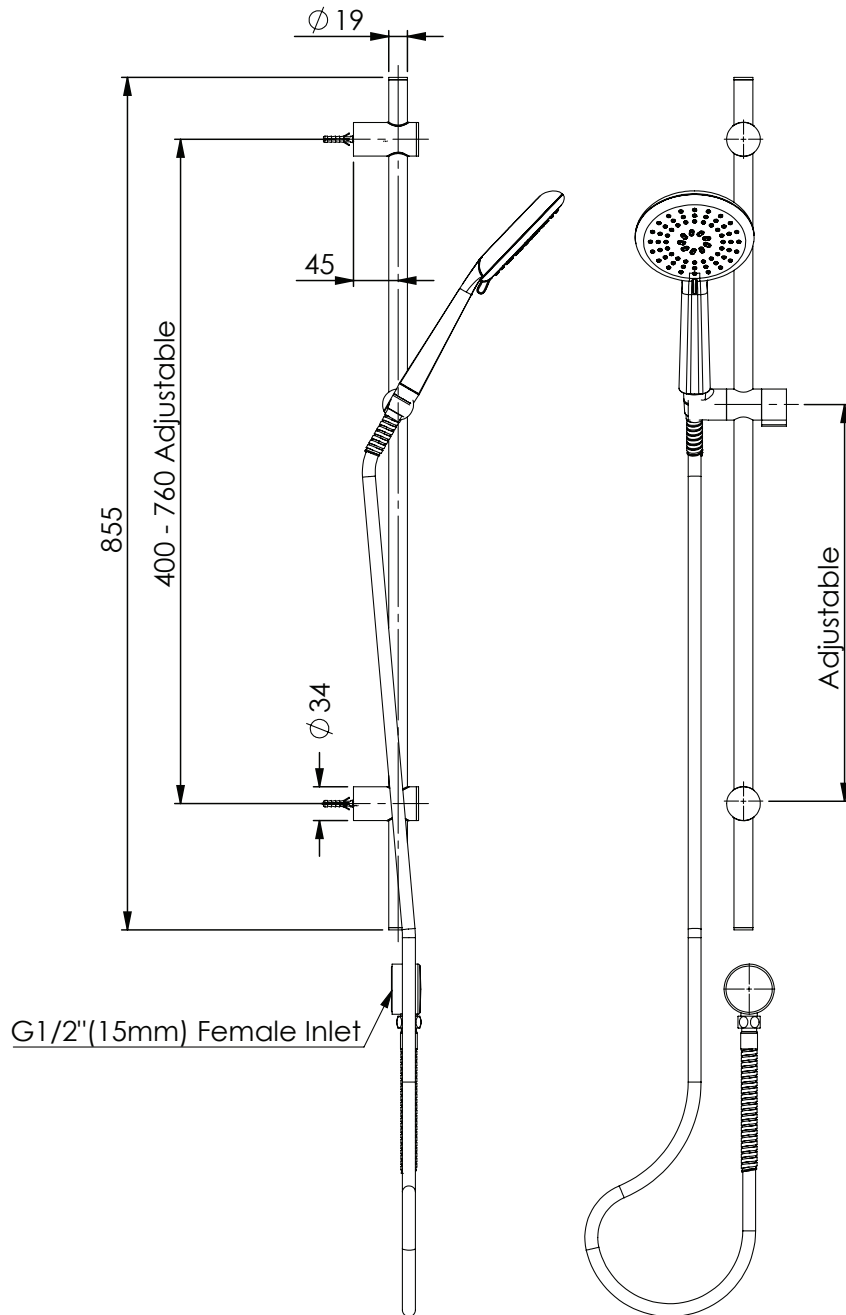

ROCCO Rail Shower

52800CP | S13676 | Chrome
 52800BN | S13676 | Brushed Nickel
 52800MB | S13676 | Matte Black
 52800BB | S13676 | Brushed Brass
 52800GM | S13676 | Gun Metal

WELS 3 Star 9.0 L/M
 Multi Function Handset
 Adjustable to 750mm Centres