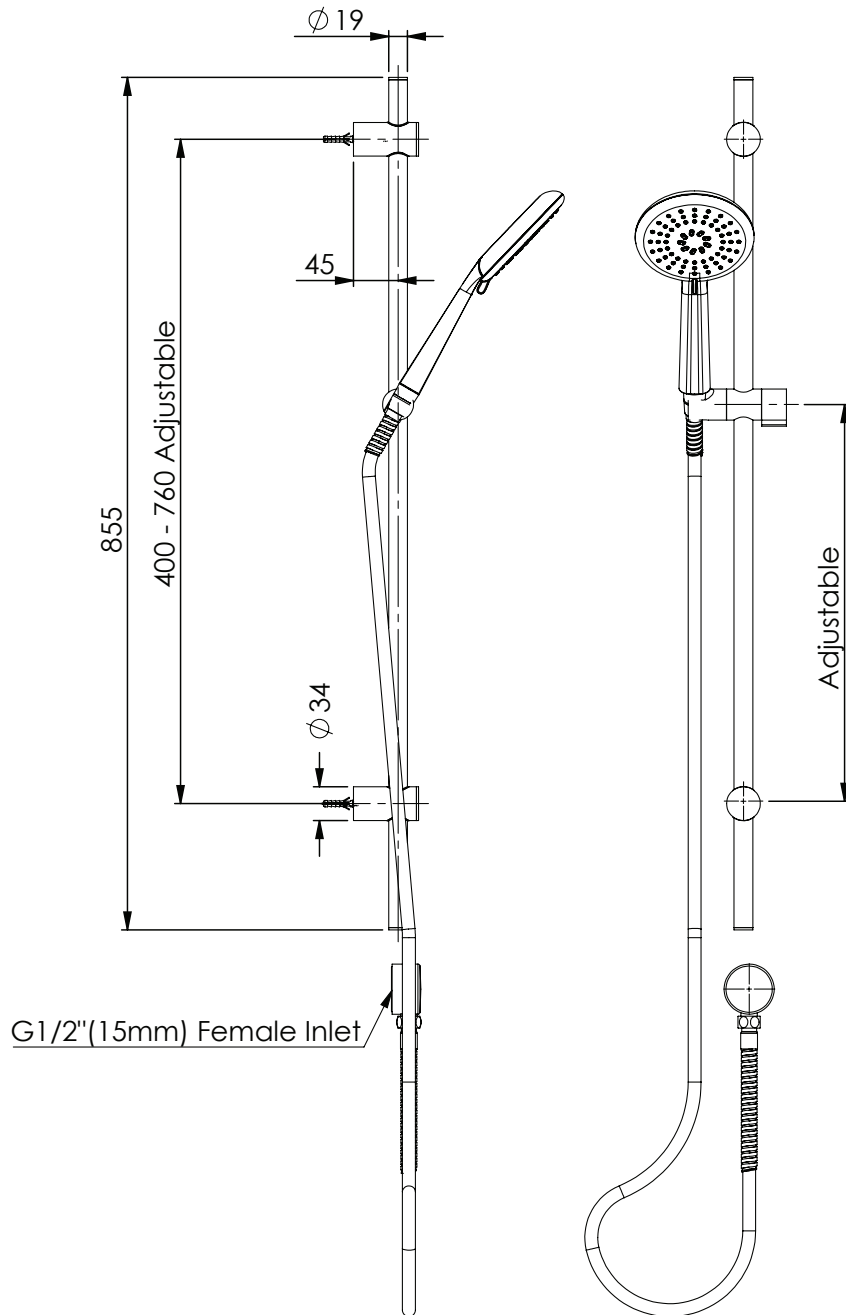

ROCCO Rail Shower

- 528800 | Chrome
- 528801 | Brushed Nickel
- 528806 | Brushed Brass
- 528807 | Matte Black
- 528809 | Gun Metal

WELS 3 Star 9.0L/M | MP
 Ø120mm Multifunction Handset
 750mm centres

NZ PHONE - 0800 655 455
 EMAIL - nzsales@greenstapware.com
 WEBSITE - greenstapware.com