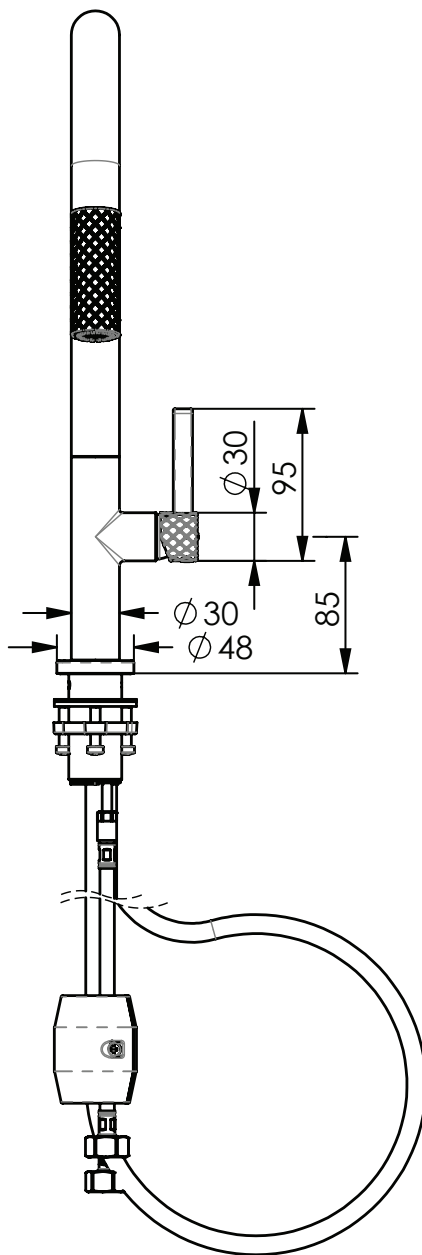

## Pull Down Sink Mixer

LF1830254BS | Brushed Stainless

LF1830254BB | Brushed Brass

LF1830254MB | Matte Black

LF1830254GM | Gun Metal

WELS 5 Stars 5.0L/Min | MP

Swivel Spout

European Brass Cartridge