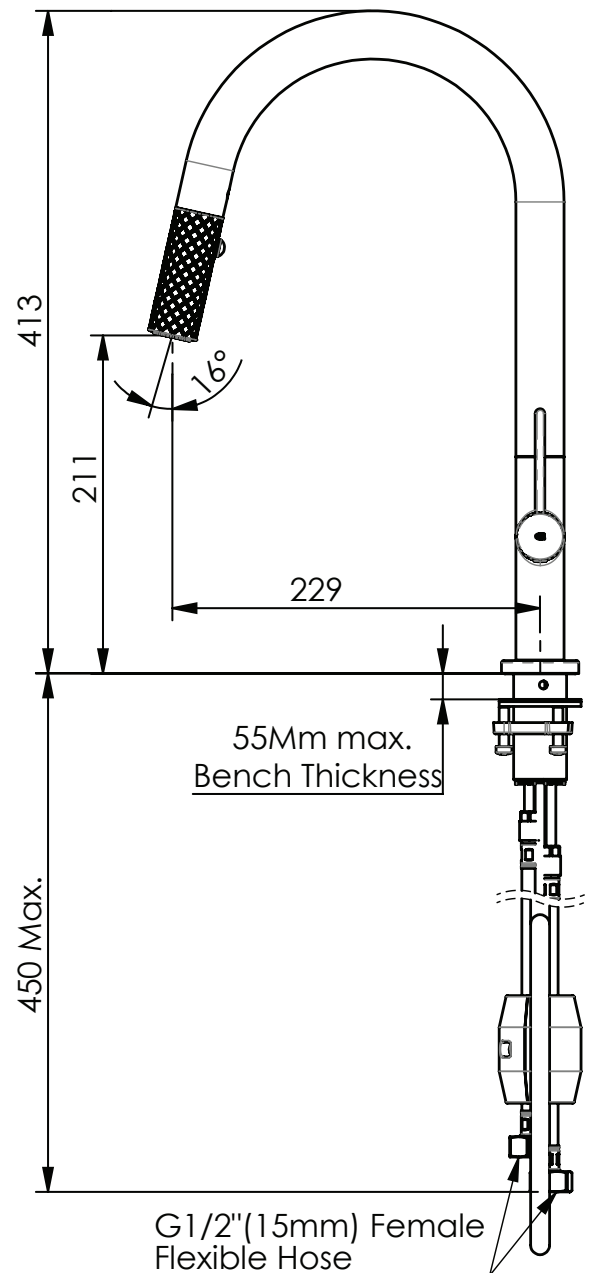

## Pull Down Sink Mixer

LF1830254BS | Brushed Stainless

LF1830254BB | Brushed Brass

LF1830254MB | Matte Black

LF1830254GM | Gun Metal

WELS 5 Stars 5.0L/Min | MP

Swivel Spout

European Brass Cartridge