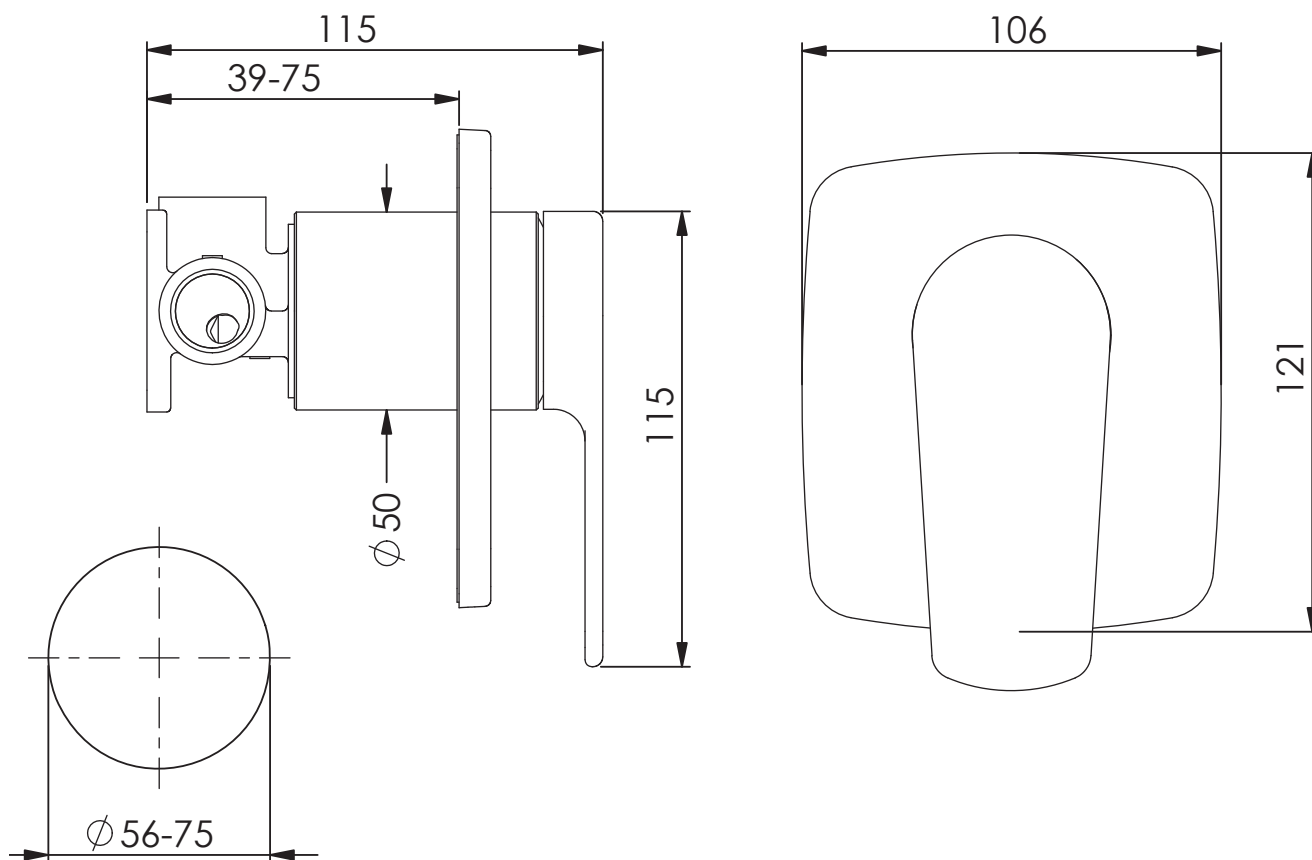

VANTAGE

Shower Mixer

- 19714070 | Chrome
- 19714071 | Brushed Nickel
- 19714076 | Brushed Brass
- 19714077 | Matte Black
- 19714079 | Gun Metal

WELS N/A | MP | 106mm x 121mm Faceplate

Mounting Hole

NZ PHONE - 0800 655 455
EMAIL - nzsales@greenstapware.com
WEBSITE - greenstapware.com