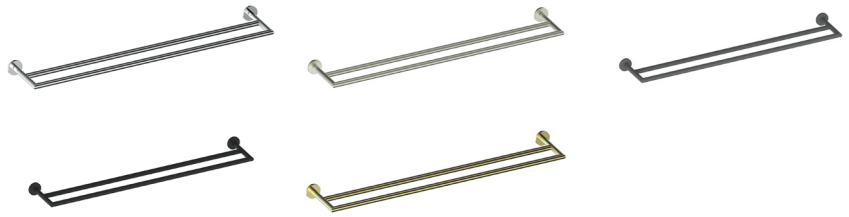

ZOLA / ASTRO II

Double Towel Rail

- 6815053 | Chrome
- 6815057 | Matte Black
- 6815051 | Brushed Nickel
- 6815056 | Brushed Brass
- 6815059 | Gun Metal

600mm

600mm (Fixing centres)

650mm (Outside Flanges)

615mm (Outside Rail)

130mm