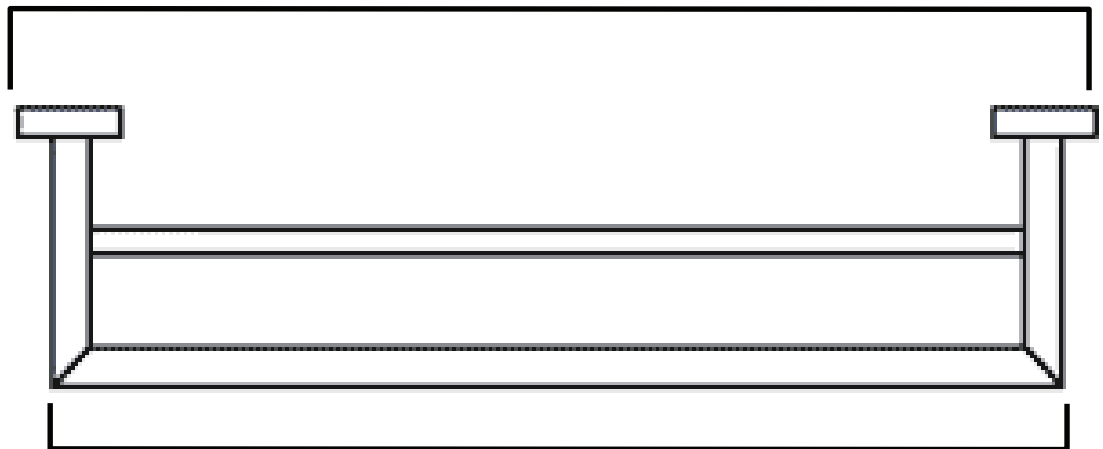

ZOLA / ASTRO II

Double Towel Rail

- 6815053 | Chrome
- 6815057 | Matte Black
- 6815051 | Brushed Nickel
- 6815056 | Brushed Brass
- 6815059 | Gun Metal

600mm

600mm (Fixing centres)

650mm (Outside Flanges)

615mm (Outside Rail)

130mm