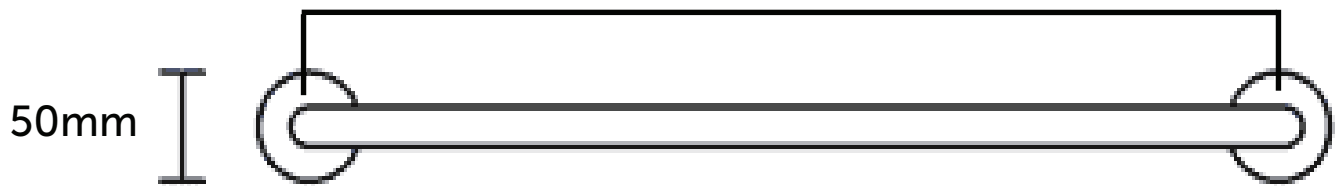

ZOLA / ASTRO II

Double Towel Rail

- 6815053 | Chrome
- 6815057 | Matte Black
- 6815051 | Brushed Nickel
- 6815056 | Brushed Brass
- 6815059 | Gun Metal

600mm

600mm (Fixing centres)

650mm (Outside Flanges)

615mm (Outside Rail)

130mm