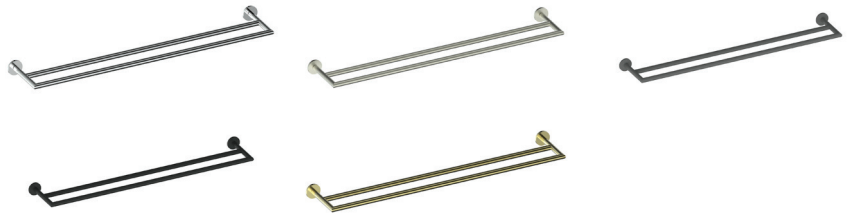

ZOLA

Double Towel Rail

- 681505CP | Chrome
- 681505MB | Matte Black
- 681505BN | Brushed Nickel
- 681505BB | Brushed Brass
- 681505GM | Gun Metal

600mm

600mm (Fixing centres)

650mm (Outside Flanges)

615mm (Outside Rail)

130mm

NZ PHONE - 0800 655 455
EMAIL - nzsales@greenstapware.com
WEBSITE - greenstapware.com

GREENS
where life meets water