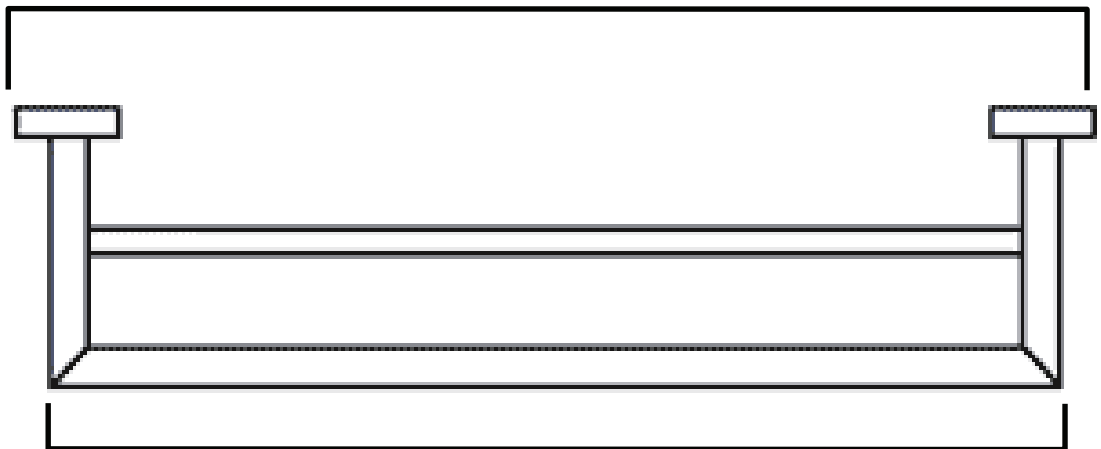

ZOLA

Double Towel Rail

- 681505CP | Chrome
- 681505MB | Matte Black
- 681505BN | Brushed Nickel
- 681505BB | Brushed Brass
- 681505GM | Gun Metal

600mm

600mm (Fixing centres)

650mm (Outside Flanges)

615mm (Outside Rail)