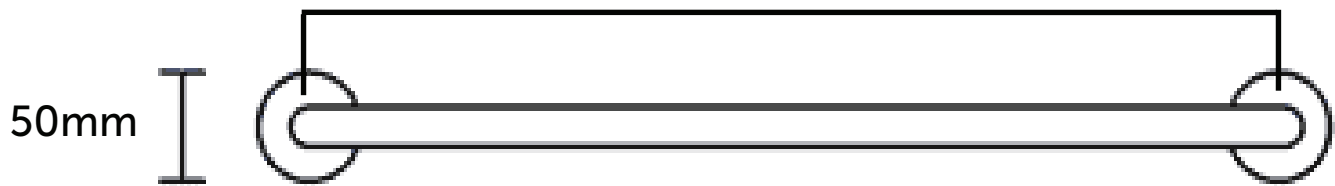

ZOLA

Double Towel Rail

- 681505CP | Chrome
- 681505MB | Matte Black
- 681505BN | Brushed Nickel
- 681505BB | Brushed Brass
- 681505GM | Gun Metal

600mm

600mm (Fixing centres)

650mm (Outside Flanges)

615mm (Outside Rail)