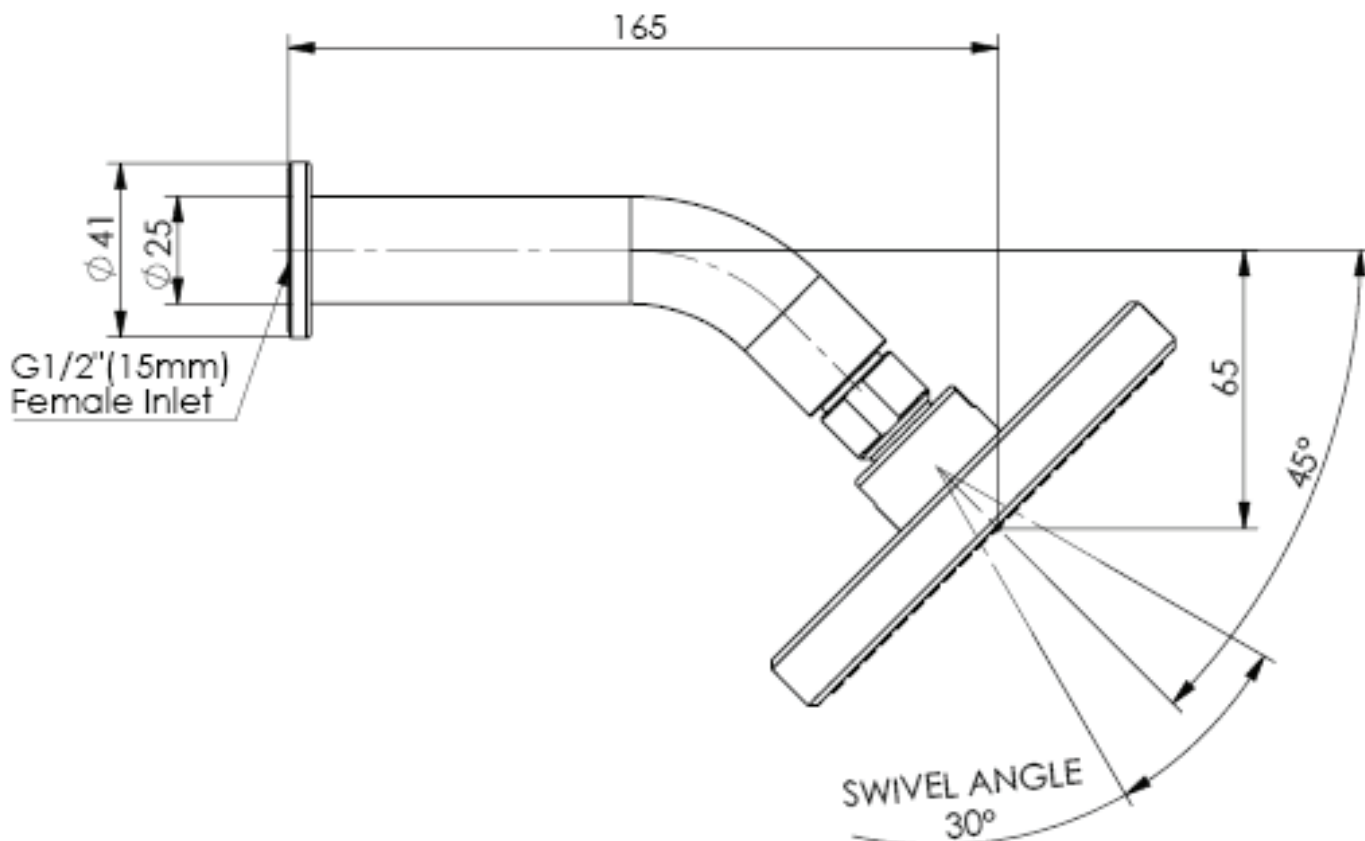

## Shower Rose with Arm

571000 | Chrome  
571001 | Brushed Nickel  
571007 | Matte Black

WELS 3 Star 9.0L/M | AP  
Ø120mm Single Function Rose

## Shower Rose Only

94038550 | Chrome  
94038551 | Brushed Nickel  
94038557 | Matte Black

WELS 3 Star 9.0L/M | AP  
Ø120mm Single Function

**NZ** PHONE - 0800 655 455  
EMAIL - [nzsales@greenstapware.com](mailto:nzsales@greenstapware.com)  
WEBSITE - [greenstapware.com](http://greenstapware.com)