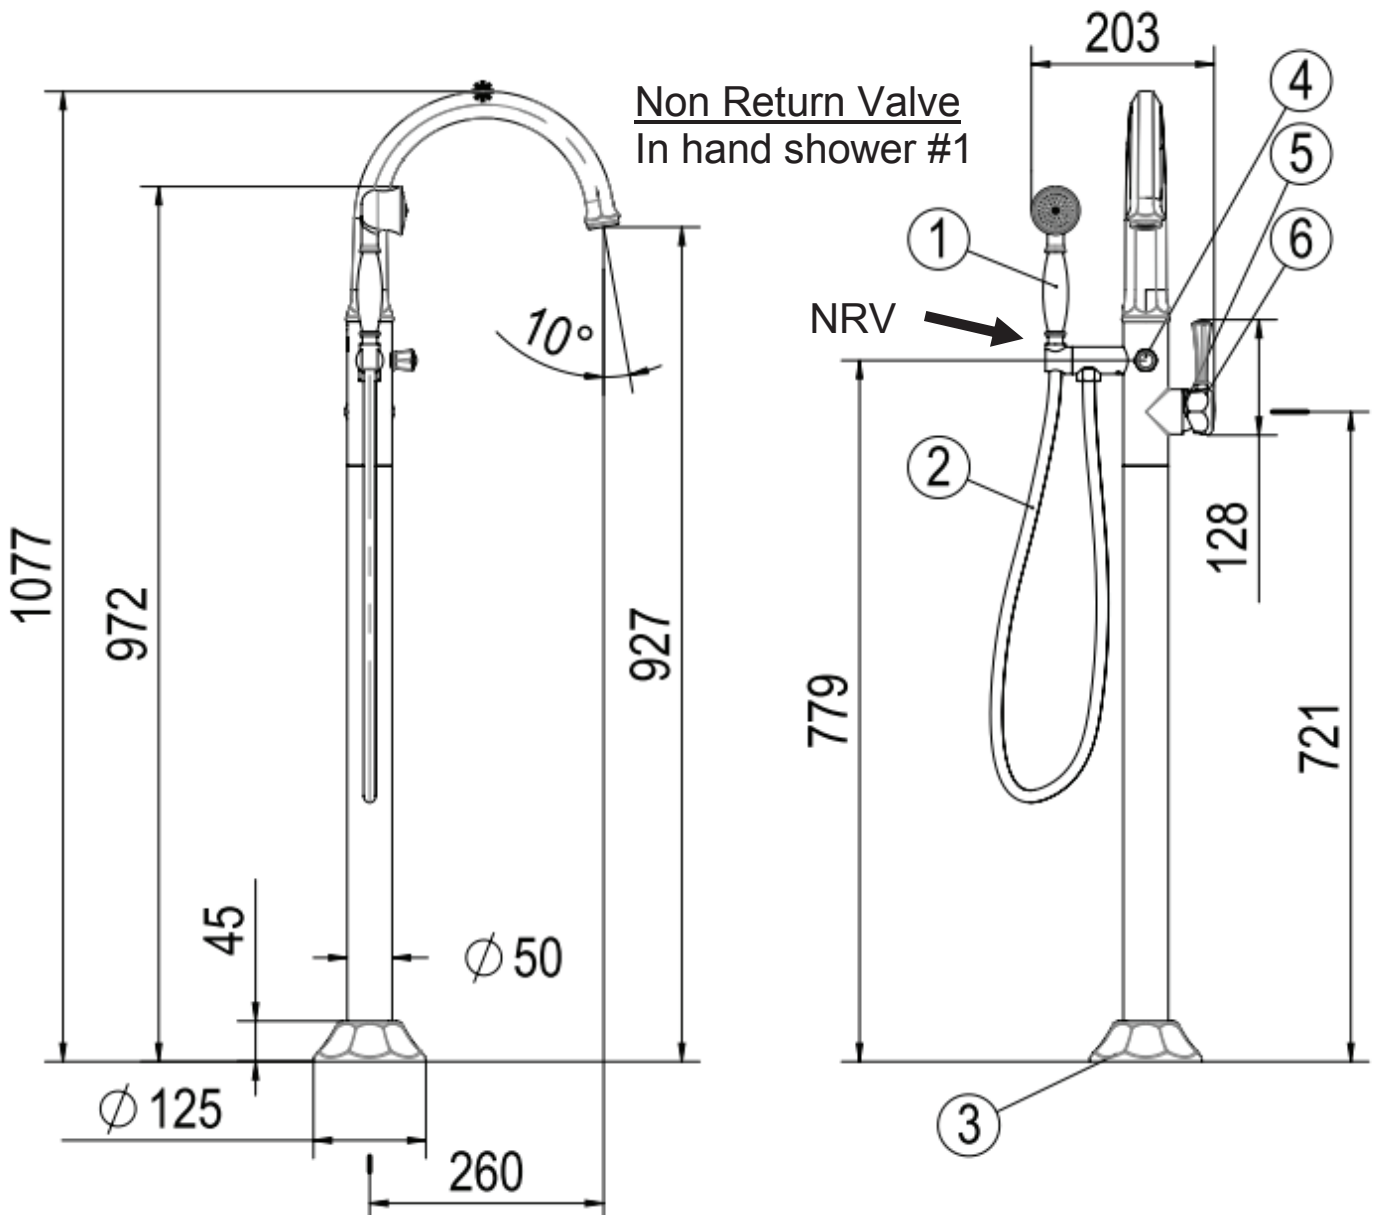

POLARO

Standing Bath Filler

2339443 | Chrome
 2339441 | Brushed Nickel
 2339446 | Brushed Brass

WELS 3 Star 8.5L/M (Handset only) | MP
 Swivel Spout | Single Function Handset

1	HAND SHOWER
2	HOSE - 59"
3	ESCUTCHEON
4	DIVERTER
5	CARTRIDGE
6	HANDLE LEVER