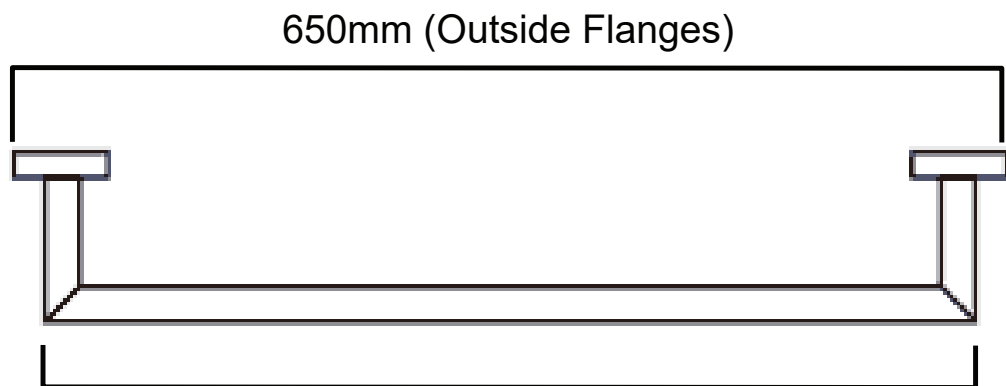

ZOLA / ASTRO II

Towel Rail

- 6813053 | Chrome
- 6813057 | Matte Black
- 6813051 | Brushed Nickel
- 6813056 | Brushed Brass
- 6813059 | Gun Metal

600mm

615mm (Outside Rail)