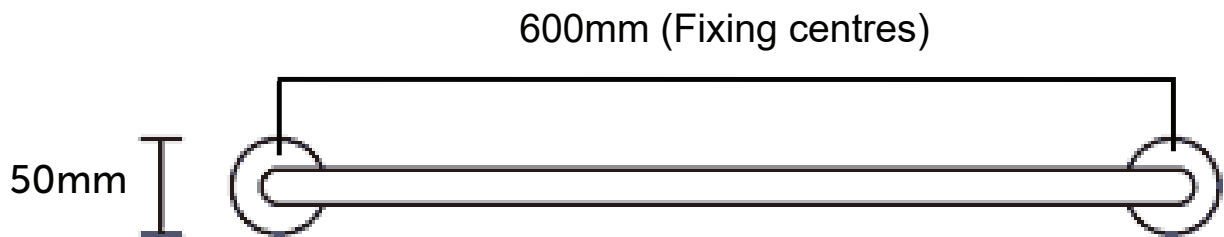

ZOLA / ASTRO II

Towel Rail

- 6813053 | Chrome
- 6813057 | Matte Black
- 6813051 | Brushed Nickel
- 6813056 | Brushed Brass
- 6813059 | Gun Metal

600mm

615mm (Outside Rail)