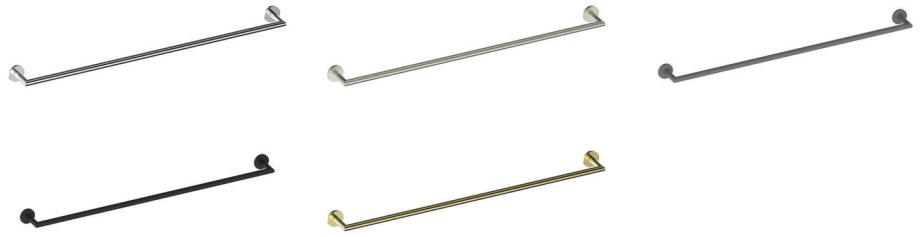

ZOLA Towel Rail

681305CP | Chrome
681305MB | Matte Black
681305BN | Brushed Nickel
681305BB | Brushed Brass
681305GM | Gun Metal

600mm

NZ PHONE - 0800 655 455
EMAIL - nzsales@greenstapware.com
WEBSITE - greenstapware.com