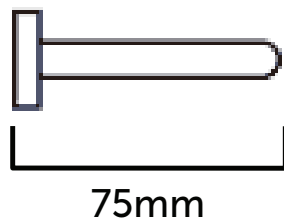

ZOLA Towel Rail

681305CP | Chrome
681305MB | Matte Black
681305BN | Brushed Nickel
681305BB | Brushed Brass
681305GM | Gun Metal

600mm

NZ PHONE - 0800 655 455
EMAIL - nzsales@greenstapware.com
WEBSITE - greenstapware.com