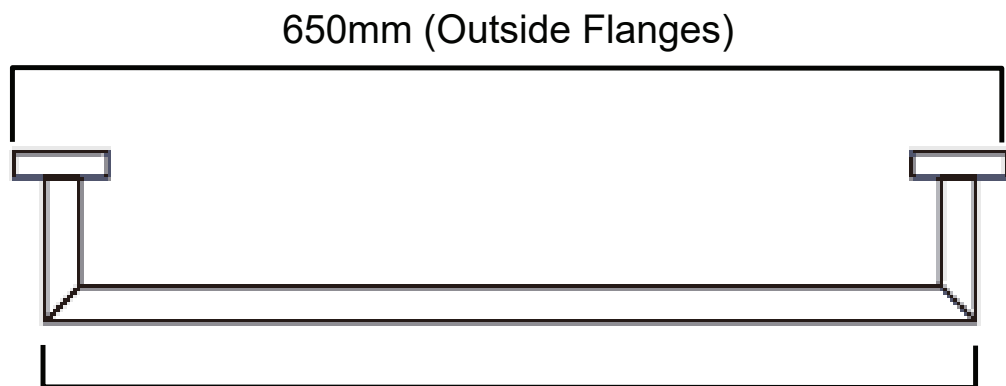

ZOLA Towel Rail

681305CP | Chrome
681305MB | Matte Black
681305BN | Brushed Nickel
681305BB | Brushed Brass
681305GM | Gun Metal

600mm

NZ PHONE - 0800 655 455
EMAIL - nzsales@greenstapware.com
WEBSITE - greenstapware.com