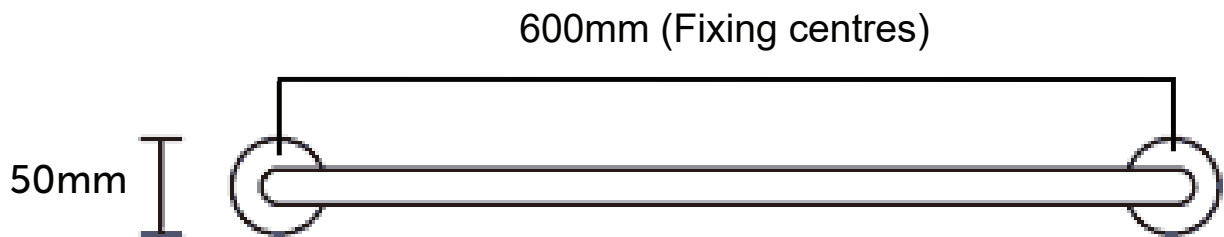

ZOLA Towel Rail

681305CP | Chrome
681305MB | Matte Black
681305BN | Brushed Nickel
681305BB | Brushed Brass
681305GM | Gun Metal

600mm

NZ PHONE - 0800 655 455
EMAIL - nzsales@greenstapware.com
WEBSITE - greenstapware.com