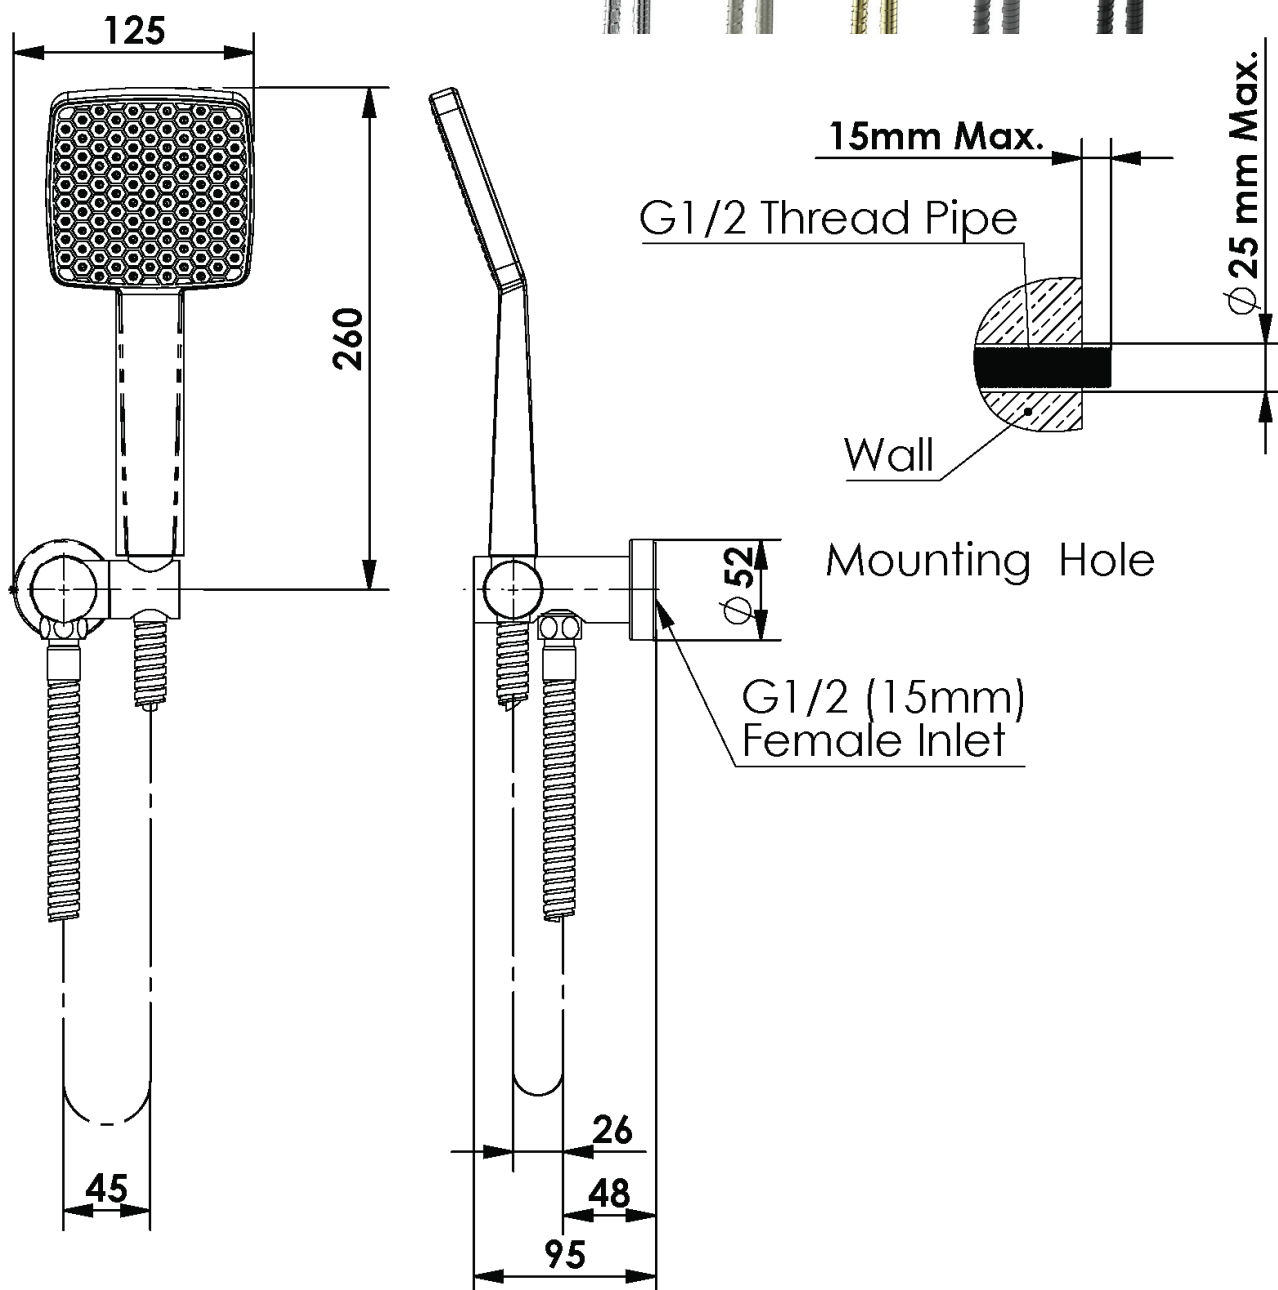

GLIDE SYNTRA

Hand Shower with Wall Outlet Bracket

- 904035890 | Chrome
- 904035891 | Brushed Nickel
- 904035896 | Brushed Brass
- 904035897 | Matte Black
- 904035899 | Gun Metal

WELS 3 Star 9.0 L/M | AP
Single Function Handset | Includes Hose