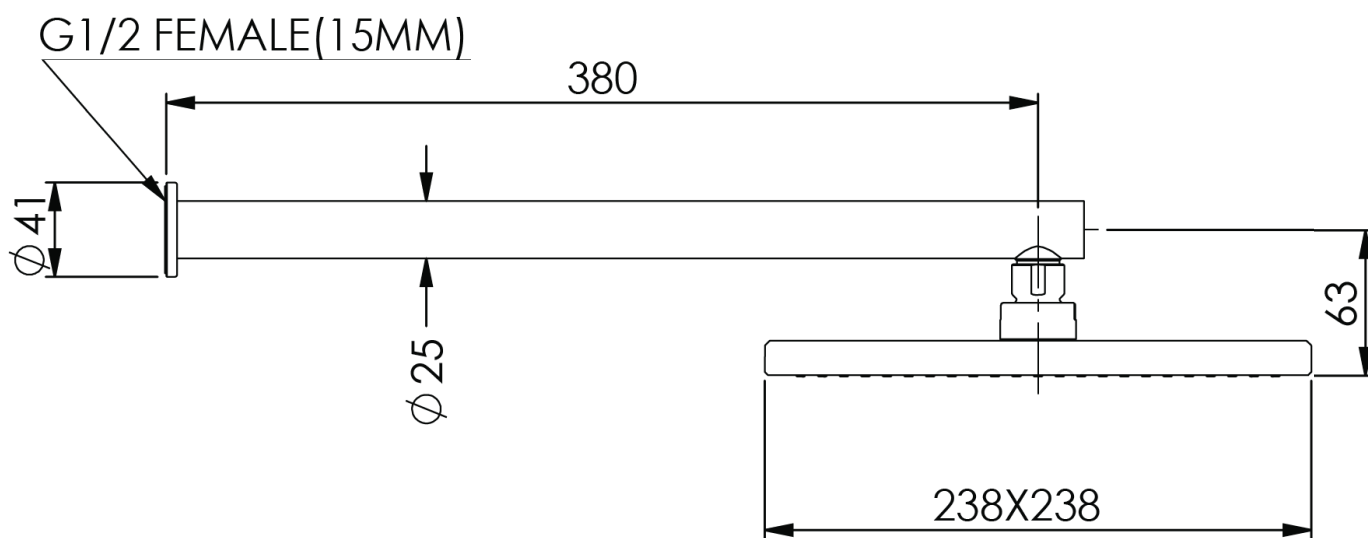

GLIDE SYNTRA Wall Shower

- 673000 | Chrome
- 673001 | Brushed Nickel
- 673006 | Brushed Brass
- 673007 | Matte Black
- 673009 | Gun Metal

WELS 3 Star 9.0L/M | AP
230mm² Single Function Overhead
380mm arm length