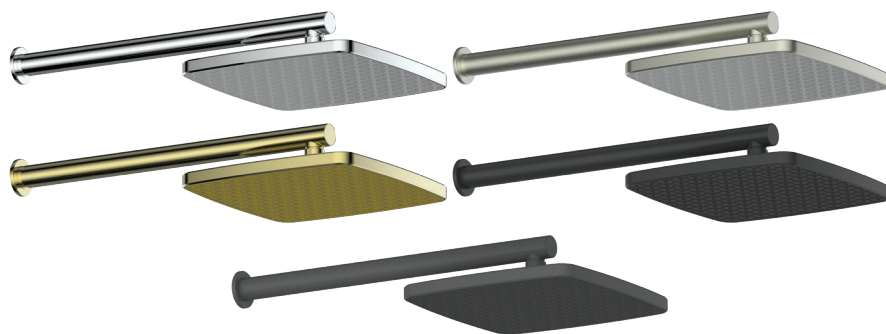

GLIDE SYNTRA Wall Shower

- 673000 | Chrome
- 673001 | Brushed Nickel
- 673006 | Brushed Brass
- 673007 | Matte Black
- 673009 | Gun Metal

WELS 3 Star 9.0L/M | AP
230mm² Single Function Overhead
380mm arm length