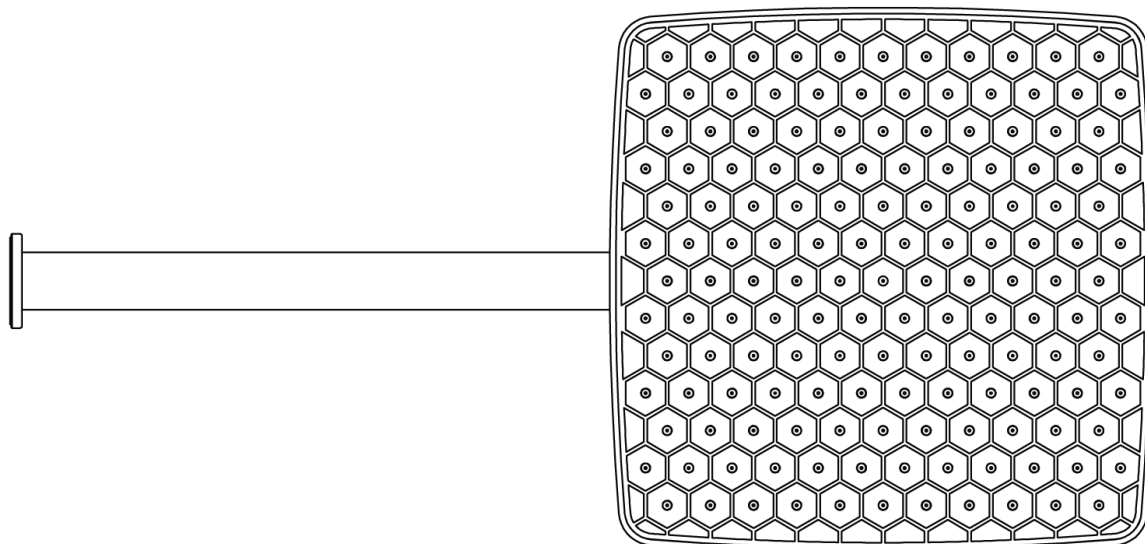

GLIDE SYNTRA Wall Shower

- 673000 | Chrome
- 673001 | Brushed Nickel
- 673006 | Brushed Brass
- 673007 | Matte Black
- 673009 | Gun Metal

WELS 3 Star 9.0L/M | AP
230mm² Single Function Overhead
380mm arm length