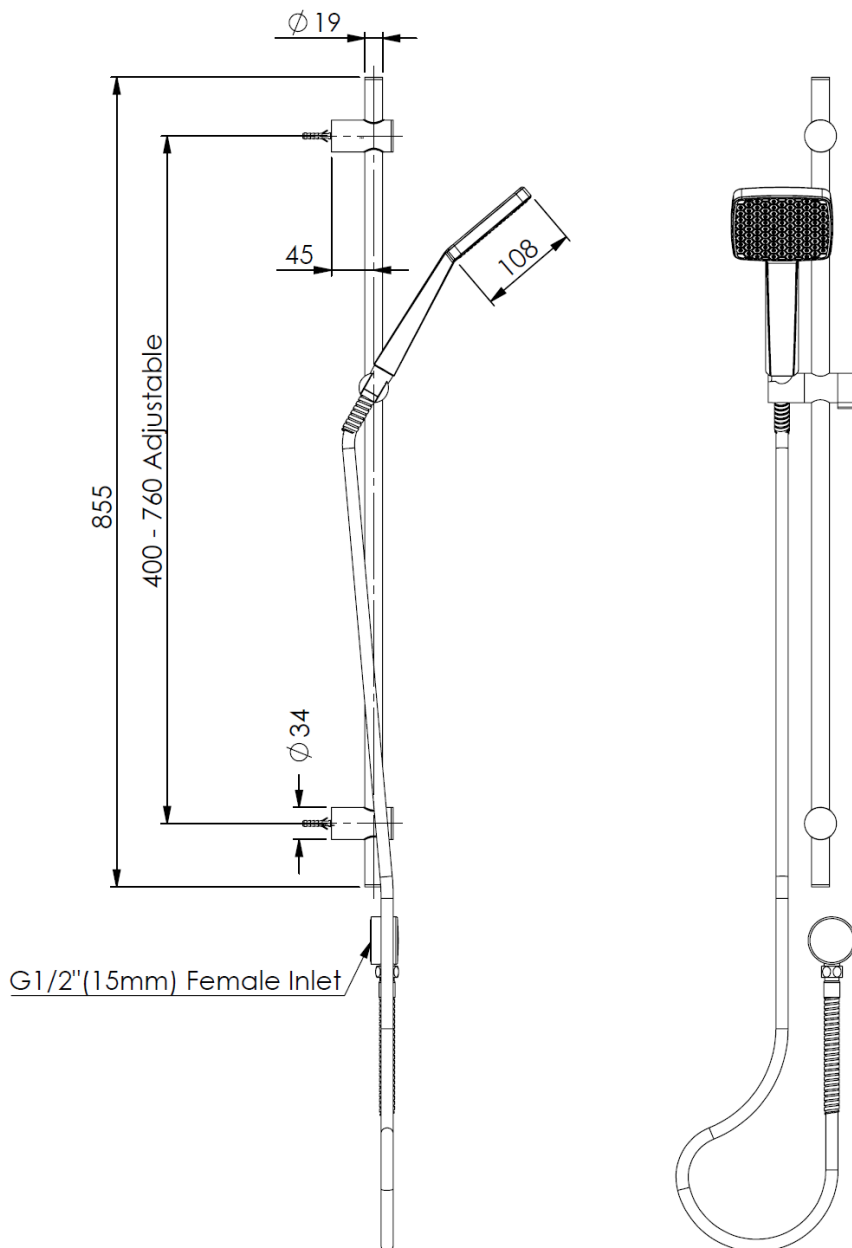

GLIDE SYNTRA Rail Shower

- 644000 | Chrome
- 644001 | Brushed Nickel
- 644006 | Brushed Brass
- 644007 | Matte Black
- 644009 | Gun Metal

WELS 3 Star 9.0L/M | AP
230mm² Single Function Overhead
Single Function Handset