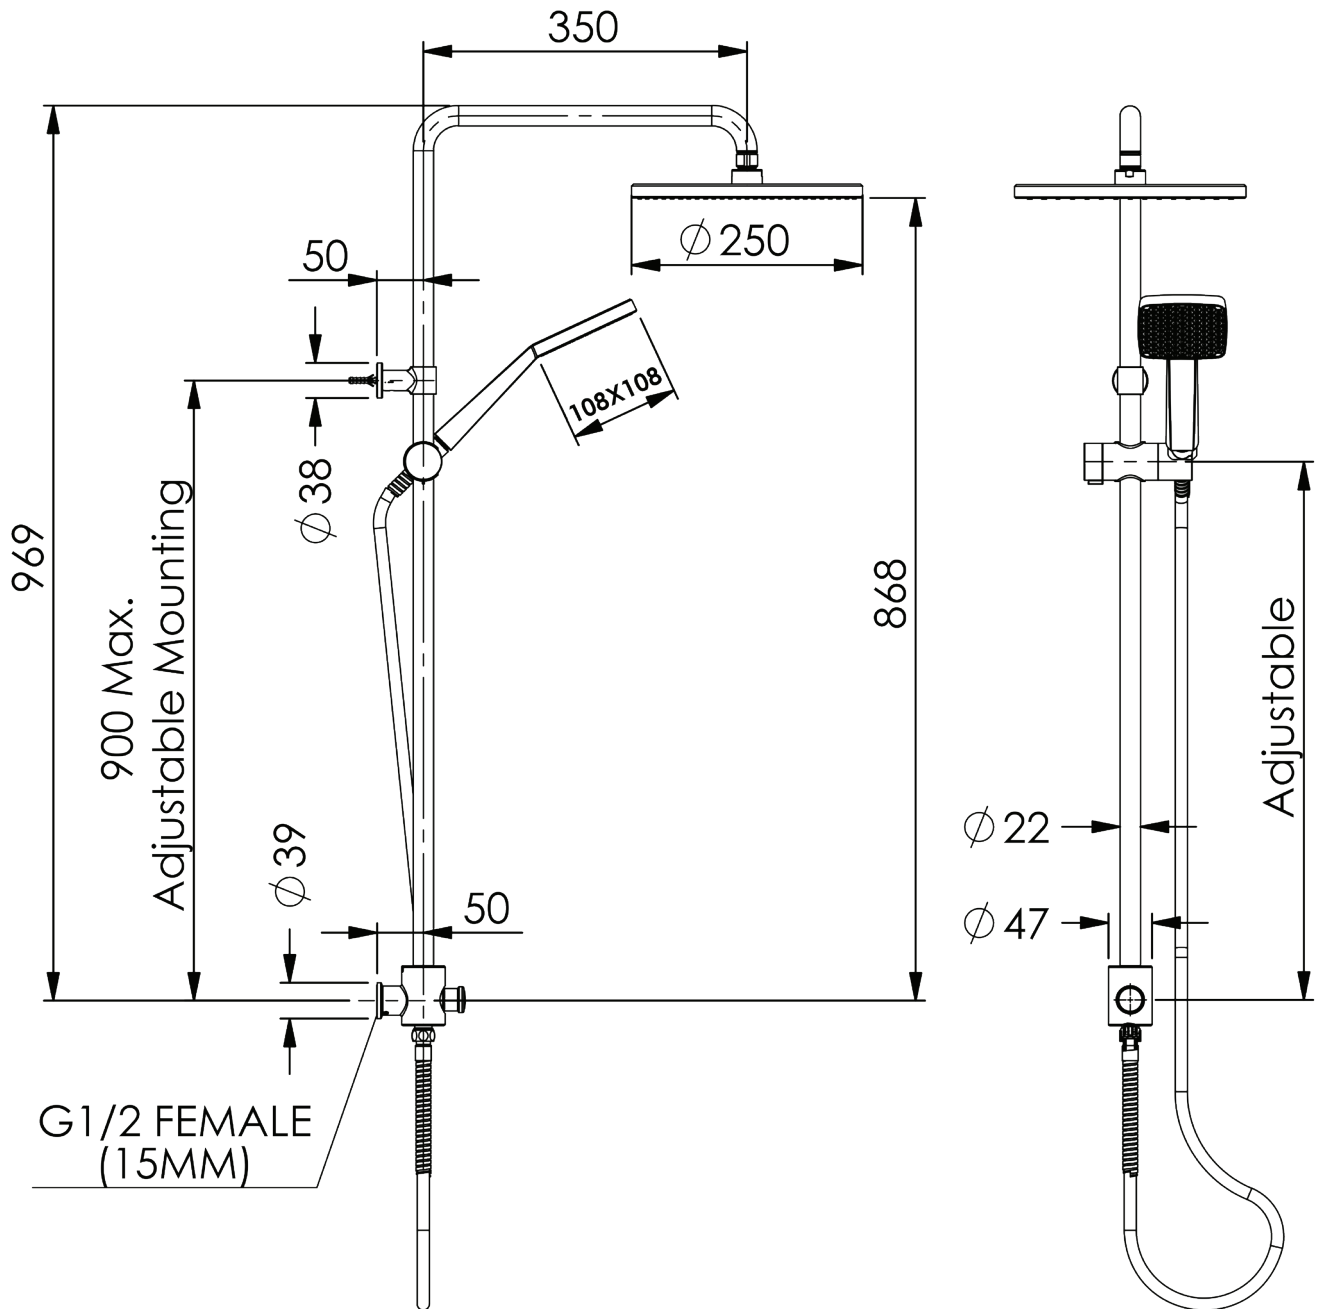

GLIDE SYNTRA

Twin Rail Shower

- 212900 | Chrome
- 212901 | Brushed Nickel
- 212906 | Brushed Brass
- 212907 | Matte Black
- 212909 | Gun Metal

WELS 3 Star 9.0L/M | AP
 230mm² Single Function Overhead
 Single Function Handset