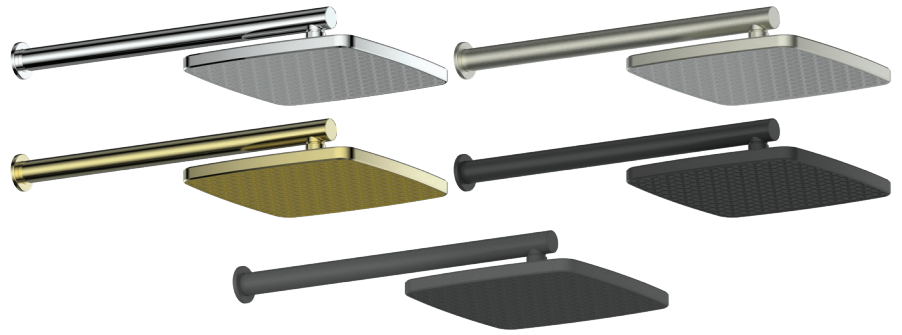

# GLIDE SYNTRA Wall Shower

67300CP-2 | Chrome  
67300BN-2 | Brushed Nickel  
67300BB-2 | Brushed Brass  
67300MB-2 | Matte Black  
67300GM-2 | Gun Metal

WELS 3 Star 9.0L/M | AP  
230mm<sup>2</sup> Single Function Overhead  
380mm arm length