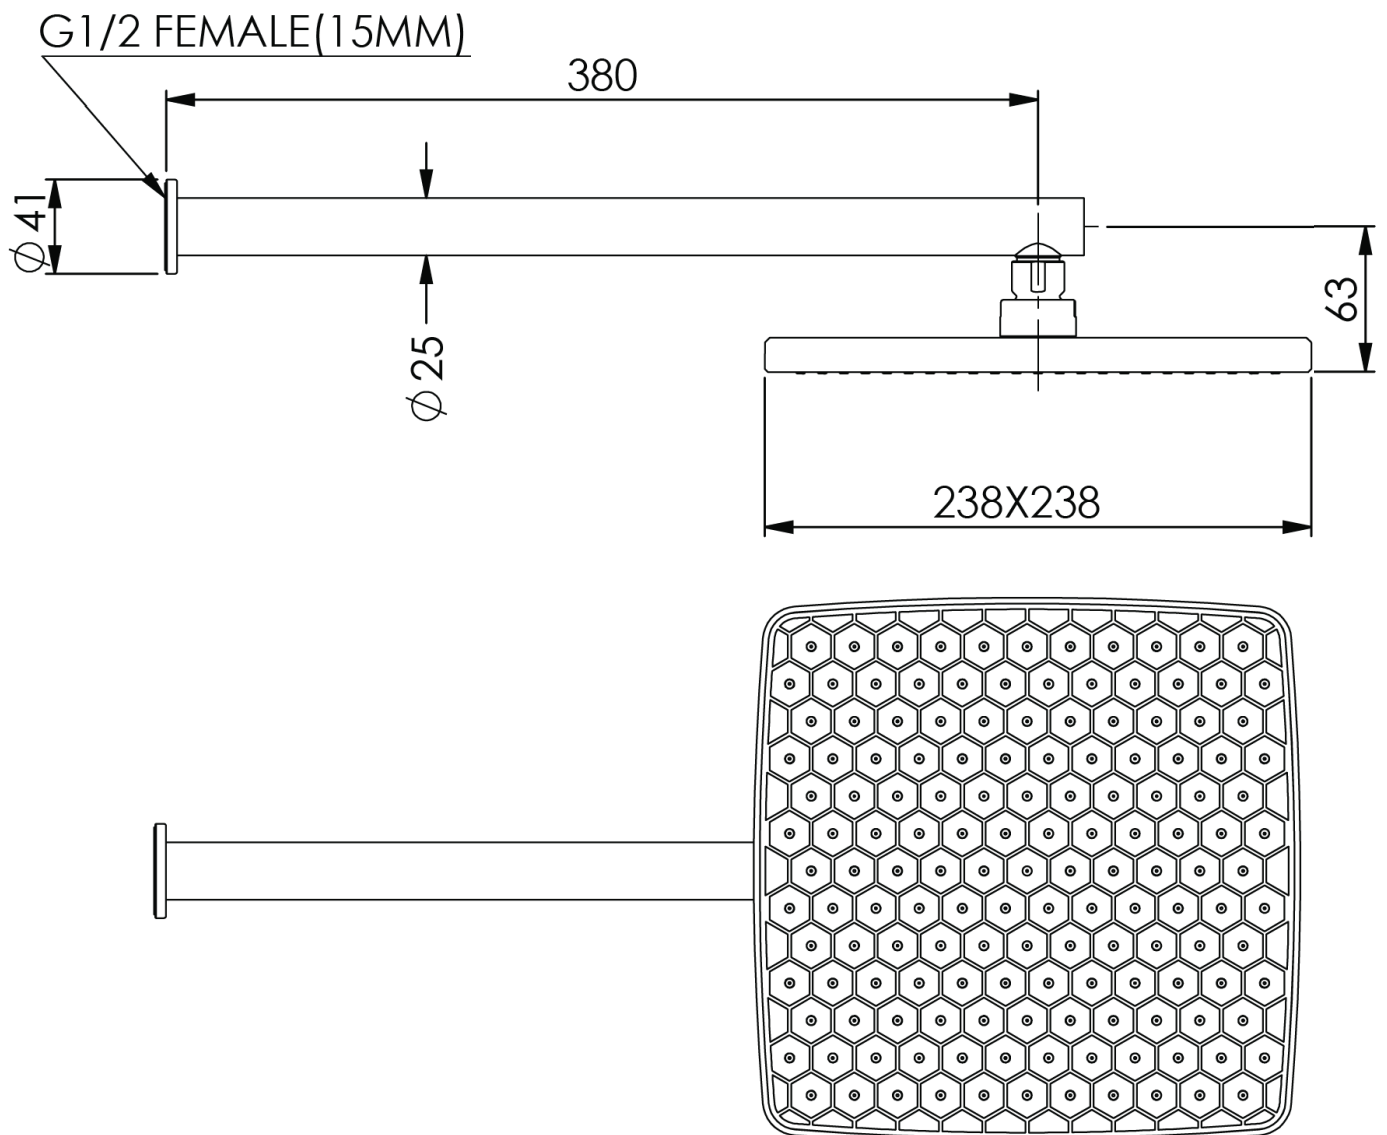

# GLIDE SYNTRA Wall Shower

67300CP-2 | Chrome  
67300BN-2 | Brushed Nickel  
67300BB-2 | Brushed Brass  
67300MB-2 | Matte Black  
67300GM-2 | Gun Metal

WELS 3 Star 9.0L/M | AP  
230mm<sup>2</sup> Single Function Overhead  
380mm arm length