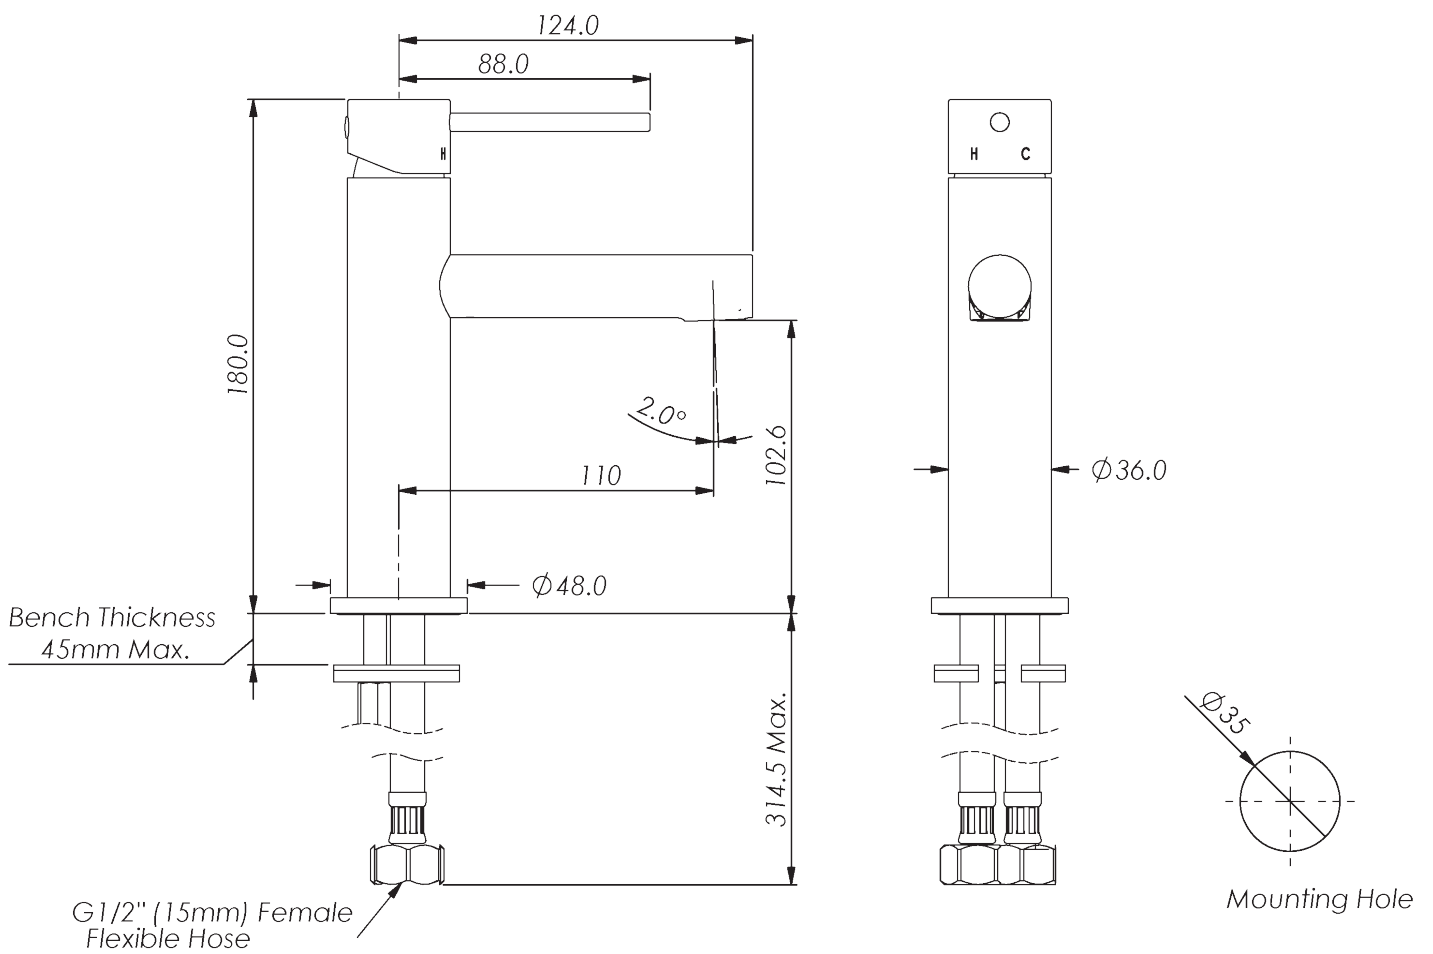

MACI BASIN MIXER

- 212025500 | Chrome
- 212025510 | Brushed Nickel
- 212025560 | Brushed Brass
- 212025570 | Matte Black
- 212025590 | Gun Metal

MACI BASIN MIXER

- 212025500 | Chrome
- 212025510 | Brushed Nickel
- 212025560 | Brushed Brass
- 212025570 | Matte Black
- 212025590 | Gun Metal