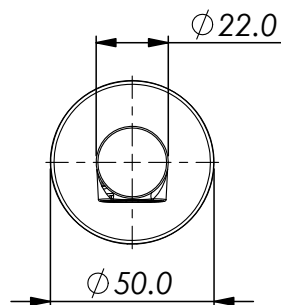

MACI Bath Spout

2120180CP		Chrome
2120180MB		Matte Black
2120180BN		PVD Brushed Nickel
2120180BB		PVD Brushed Brass
2120180GM		PVD Gunmetal

WELS N/A

- Fixed Spout
- 180mm

NZ PHONE 0800 655 455
EMAIL nzsales@greenstapware.com
WEBSITE www.greenstapware.com