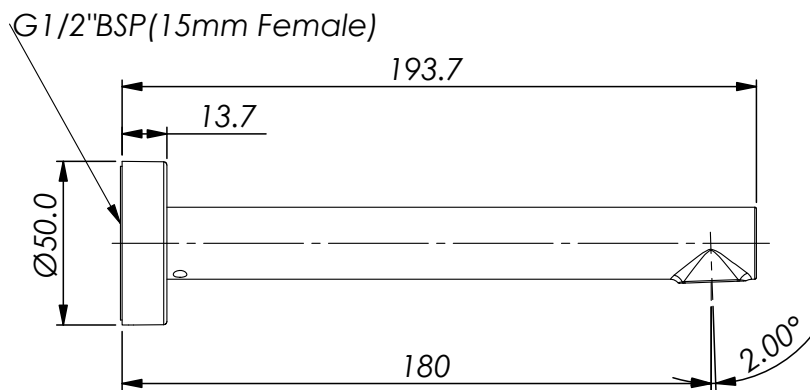

MACI Bath Spout

2120180CP		Chrome
2120180MB		Matte Black
2120180BN		PVD Brushed Nickel
2120180BB		PVD Brushed Brass
2120180GM		PVD Gunmetal

WELS N/A

- Fixed Spout
- 180mm

NZ PHONE 0800 655 455
EMAIL nzsales@greenstapware.com
WEBSITE www.greenstapware.com