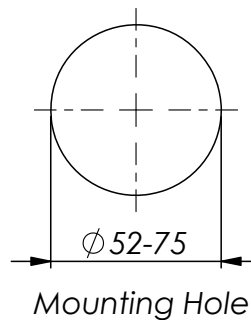

MACI FloBoost Shower

2120428CP		Chrome
2120428MB		Matte Black
2120428BN		PVD Brushed Nickel
2120428BB		PVD Brushed Brass
2120428GM		PVD Gunmetal

WELS N/A
All Pressure from 10kPa

- Faceplate Ø 105mm
- Features FloBOOST Technology