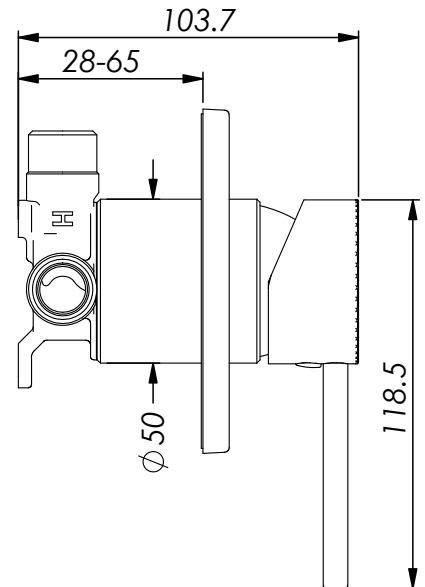

MACI FloBoost Shower

2120428CP		Chrome
2120428MB		Matte Black
2120428BN		PVD Brushed Nickel
2120428BB		PVD Brushed Brass
2120428GM		PVD Gunmetal

WELS N/A
All Pressure from 10kPa

- Faceplate Ø 105mm
- Features FloBOOST Technology