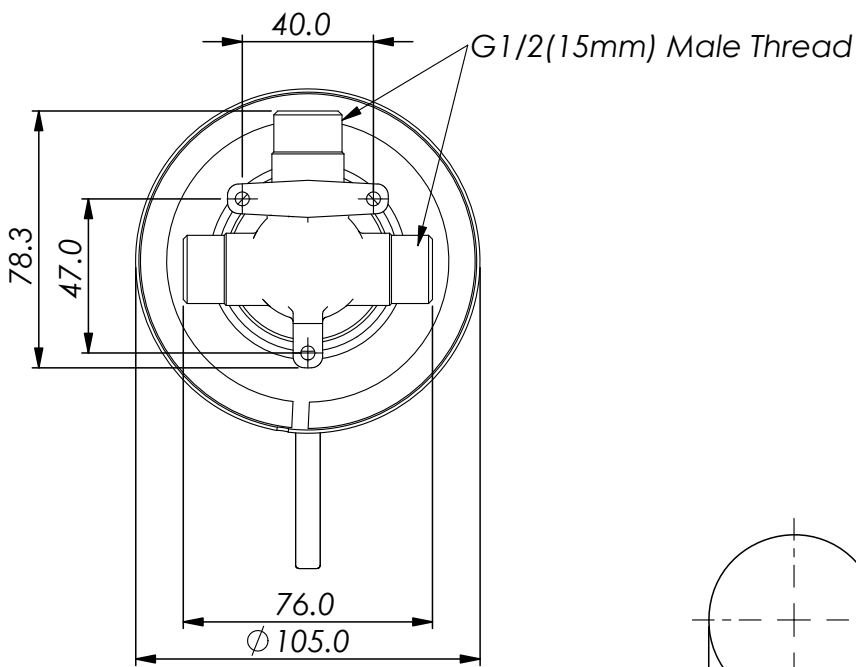

MACI FloBoost Shower

2120428CP		Chrome
2120428MB		Matte Black
2120428BN		PVD Brushed Nickel
2120428BB		PVD Brushed Brass
2120428GM		PVD Gunmetal

WELS N/A
All Pressure from 10kPa

- Faceplate Ø 105mm
- Features FloBOOST Technology