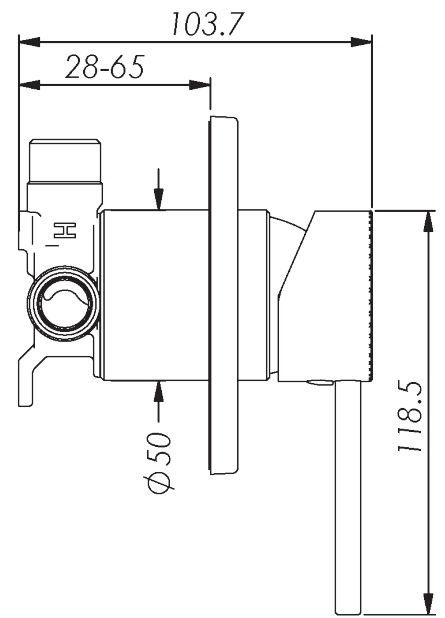

# MACI FLOBOOST SHOWER MIXER

- 21204280 | Chrome
- 21204281 | Brushed Nickel
- 21204286 | Brushed Brass
- 21204287 | Matte Black
- 21204289 | Gun Metal