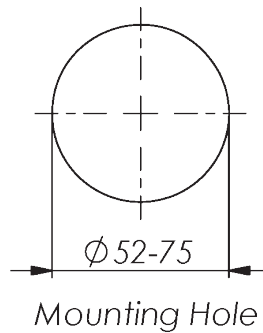

# MACI FLOBOOST SHOWER MIXER

- 21204280 | Chrome
- 21204281 | Brushed Nickel
- 21204286 | Brushed Brass
- 21204287 | Matte Black
- 21204289 | Gun Metal