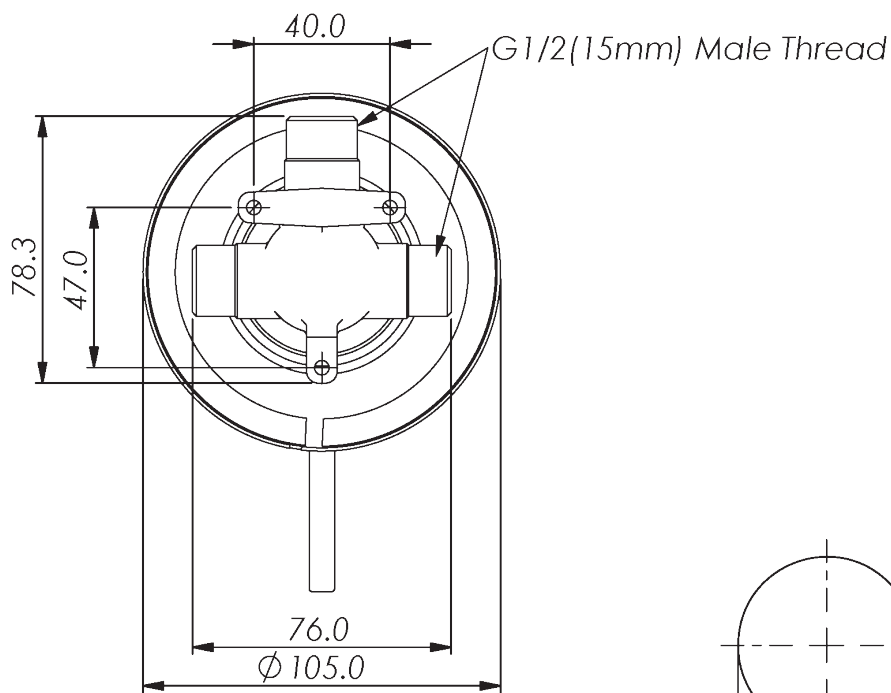

# MACI FLOBOOST SHOWER MIXER

- 21204280 | Chrome
- 21204281 | Brushed Nickel
- 21204286 | Brushed Brass
- 21204287 | Matte Black
- 21204289 | Gun Metal