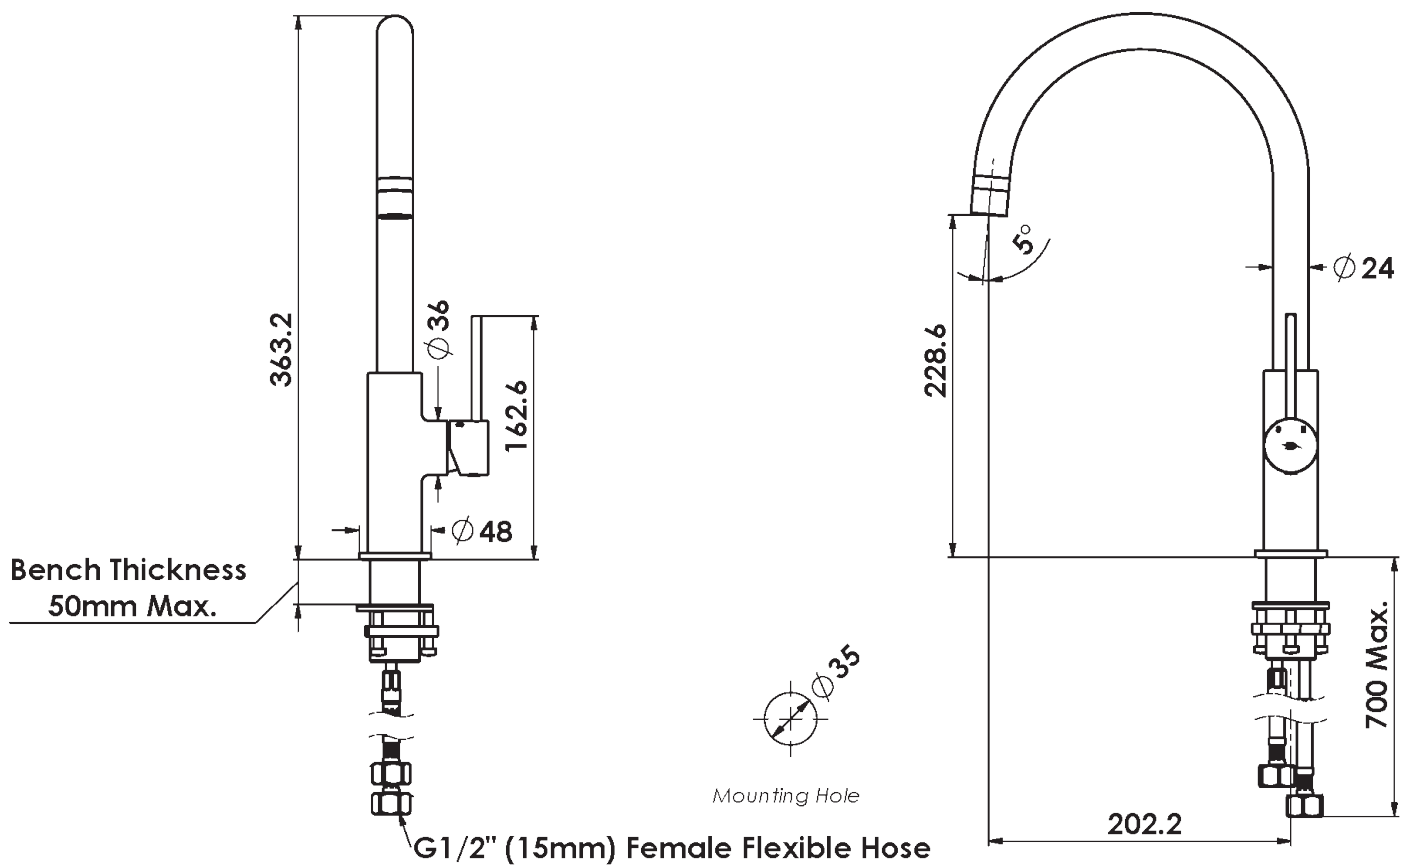

# MACI GOOSENECK SINK MIXER

- 212025400 | Chrome
- 212025410 | Brushed Nickel
- 212025460 | Brushed Brass
- 212025470 | Matte Black
- 212025490 | Gun Metal