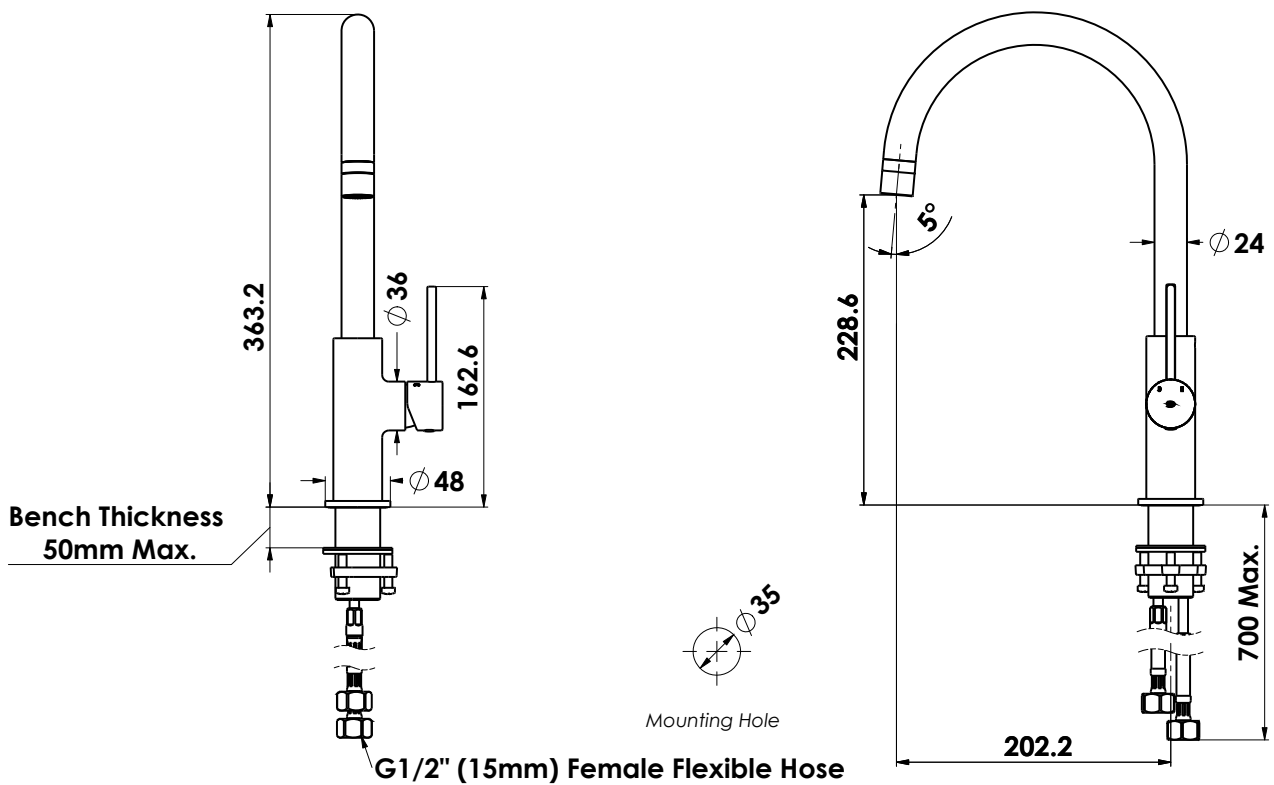

MACI

Gooseneck Sink Mixer

LF2120254CP-2	|	Chrome
LF2120254MB-2	|	Matte Black
LF2120254BN-2	|	PVD Brushed Nickel
LF2120254BB-2	|	PVD Brushed Brass
LF2120254GM-2	|	PVD Gunmetal

MP: WELS 5 STAR | 6.0L/MIN
LP : WELS 5 STAR | 6.0L/MIN
All Pressure

- Swivel Spout
- Dual Function Spray

NZ PHONE 0800 655 455
EMAIL nzsales@greenstapware.com
WEBSITE www.greenstapware.com

| **GREENS**
where life meets water