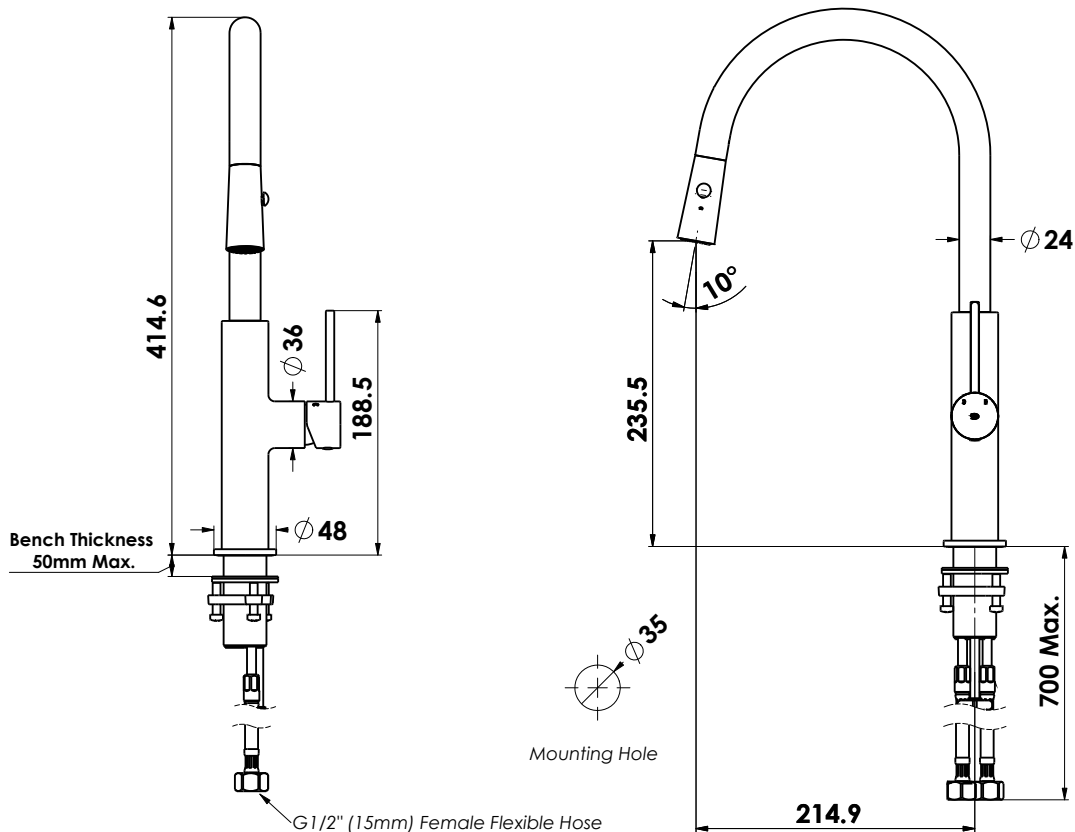

MACI

Pull-Down Sink Mixer

LF21202542CP		Chrome
LF21202542MB		Matte Black
LF21202542BN		PVD Brushed Nickel
LF21202542BB		PVD Brushed Brass
LF21202542GM		PVD Gunmetal

MP: WELS 5 STAR | 6.0L/MIN
Mains Pressure

- Swivel Spout
- Dual Function Spray

NZ PHONE 0800 655 455
EMAIL nzsales@greenstapware.com
WEBSITE www.greenstapware.com

 | **GREENS**
where life meets water