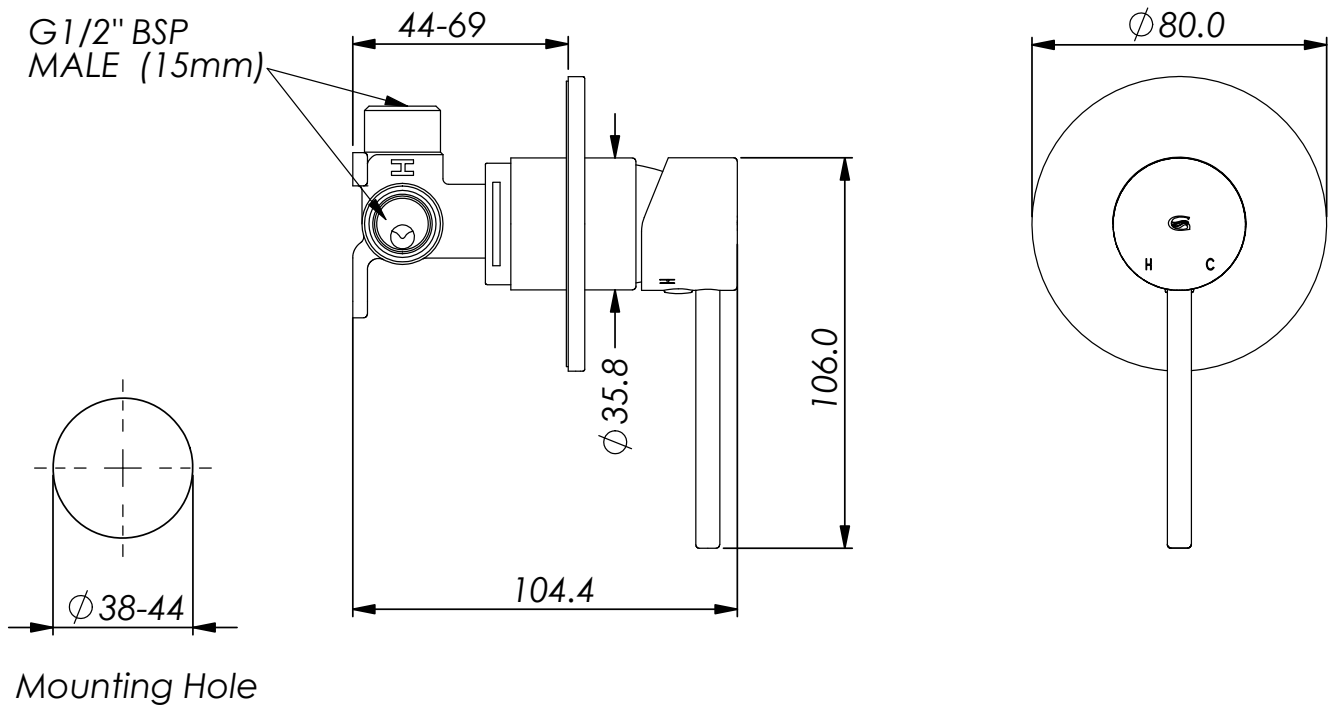

# MACI Shower Mixer Trim Set

2120250CP		Chrome
2120250MB		Matte Black
2120250BN		PVD Brushed Nickel
2120250BB		PVD Brushed Brass
2120250GM		PVD Gunmetal

WELS N/A

- Faceplate  $\varnothing$  80mm
- Use Inwall Mixer Body LF9404860