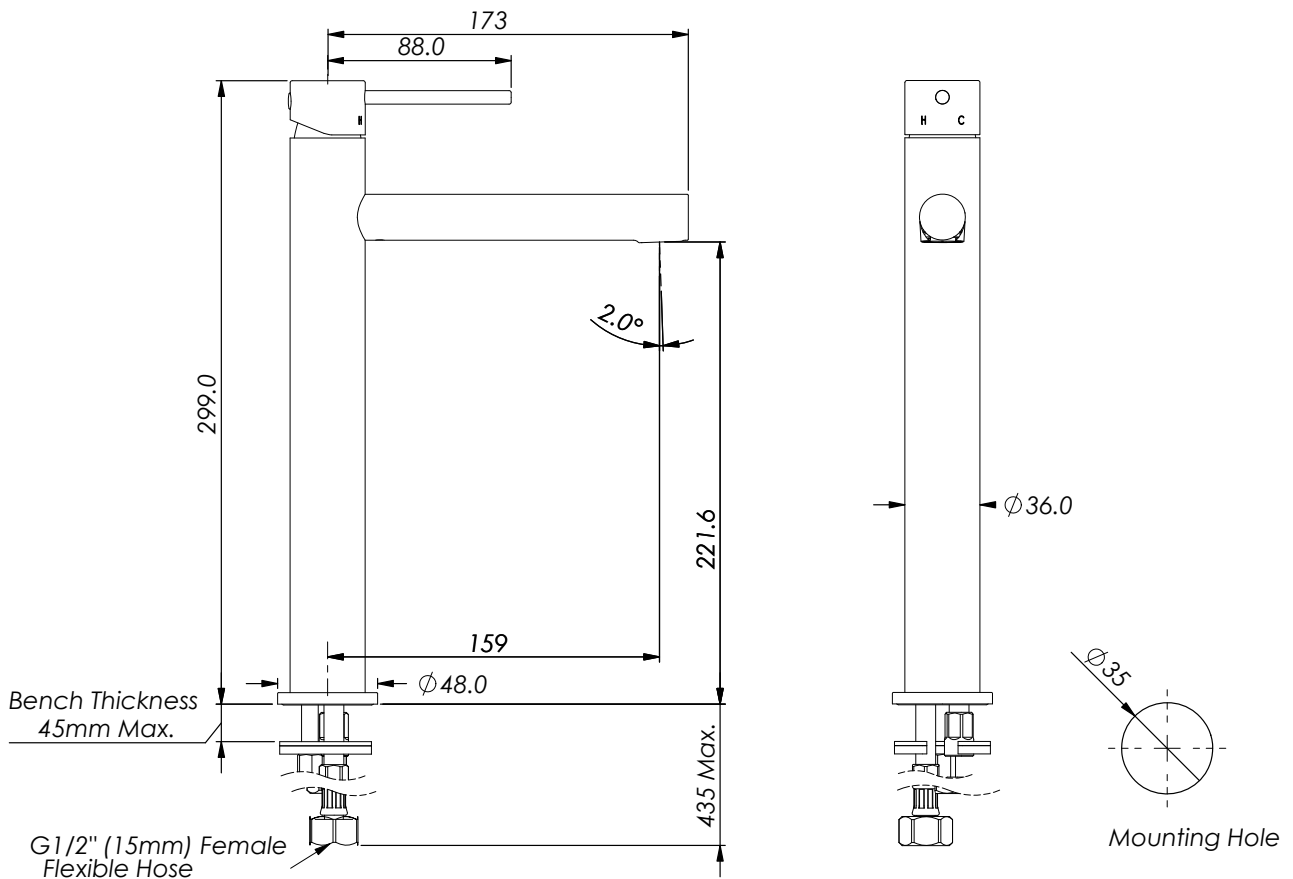

MACI Tower Basin Mixer

- LF2120256CP-2 | Chrome
- LF2120256MB-2 | Matte Black
- LF2120256BN-2 | PVD Brushed Nickel
- LF2120256BB-2 | PVD Brushed Brass
- LF2120256GM-2 | PVD Gunmetal

MP: WELS 5 STAR | 6.0L/MIN
LP : WELS 5 STAR | 6.0L/MIN
All Pressure

- Fixed Spout

NZ PHONE 0800 655 455
EMAIL nzsales@greenstapware.com
WEBSITE www.greenstapware.com

| **GREENS**
where life meets water