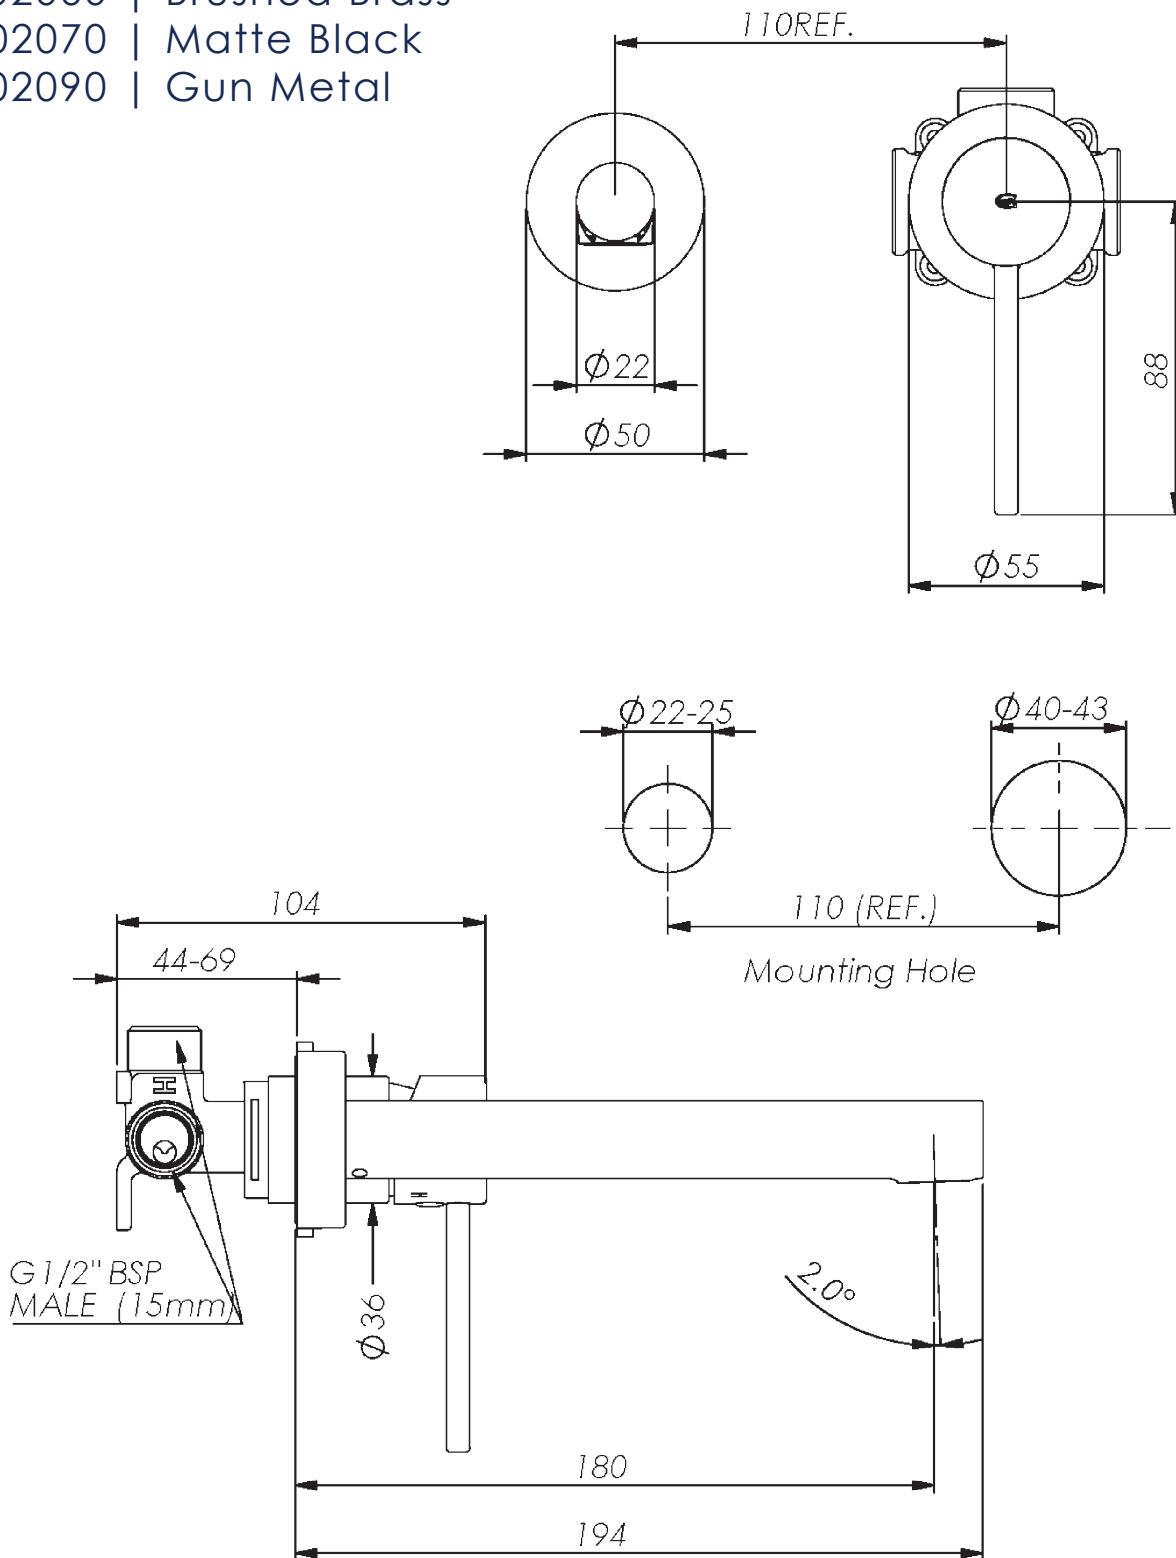

WALL BASIN MIXER WITHOUT PLATE

- 21202000 | Chrome
- 21202010 | Brushed Nickel
- 21202060 | Brushed Brass
- 21202070 | Matte Black
- 21202090 | Gun Metal

WALL BASIN MIXER WITHOUT PLATE

- 21202000 | Chrome
- 21202010 | Brushed Nickel
- 21202060 | Brushed Brass
- 21202070 | Matte Black
- 21202090 | Gun Metal