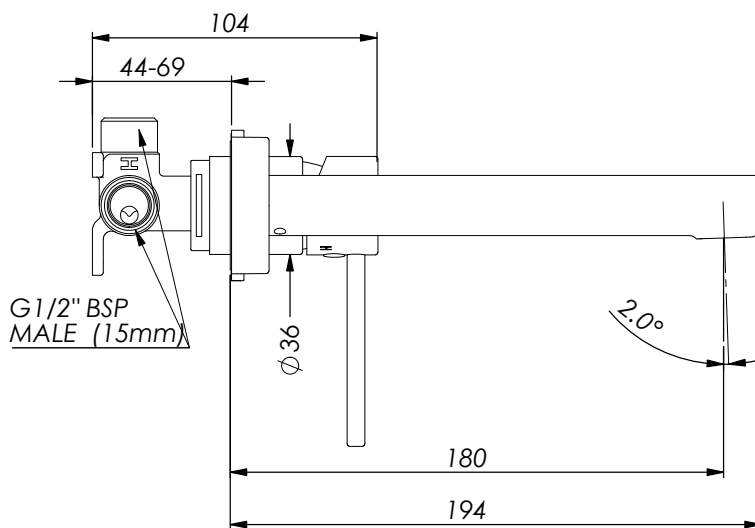

MACI Wall Basin Mixer

- LF21202520CP-2 | Chrome
- LF21202520MB-2 | Matte Black
- LF21202520BN-2 | PVD Brushed Nickel
- LF21202520BB-2 | PVD Brushed Brass
- LF21202520GM-2 | PVD Gunmetal

MP: WELS 5 STAR | 6.0L/MIN
 LP : WELS 5 STAR | 6.0L/MIN
 All Pressure

- Fixed Spout
- 180mm

NZ PHONE 0800 655 455
 EMAIL nzsales@greenstapware.com
 WEBSITE www.greenstapware.com

 | **GREENS**
 where life meets water