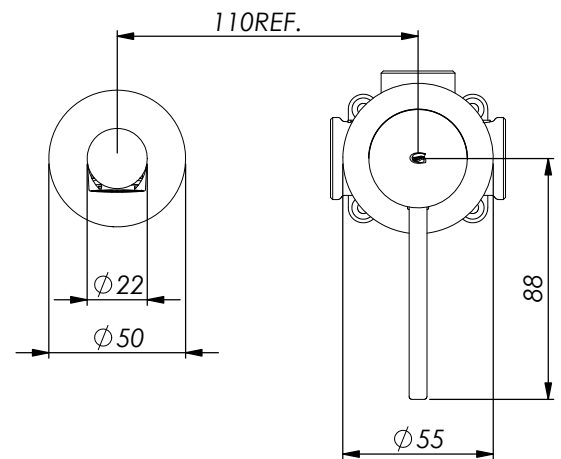

MACI Wall Basin Mixer

- LF21202520CP-2 | Chrome
- LF21202520MB-2 | Matte Black
- LF21202520BN-2 | PVD Brushed Nickel
- LF21202520BB-2 | PVD Brushed Brass
- LF21202520GM-2 | PVD Gunmetal

MP: WELS 5 STAR | 6.0L/MIN
 LP : WELS 5 STAR | 6.0L/MIN
 All Pressure

- Fixed Spout
- 180mm

NZ PHONE 0800 655 455
 EMAIL nzsales@greenstapware.com
 WEBSITE www.greenstapware.com

 | **GREENS**
 where life meets water