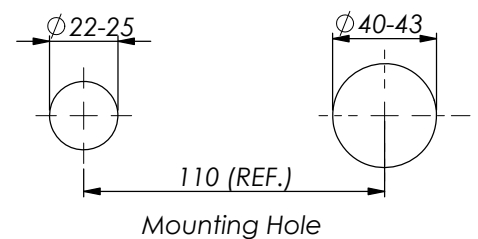

- Fixed Spout
- 180mm

NZ PHONE 0800 655 455
 EMAIL nzsales@greenstapware.com
 WEBSITE www.greenstapware.com

 | **GREENS**
 where life meets water